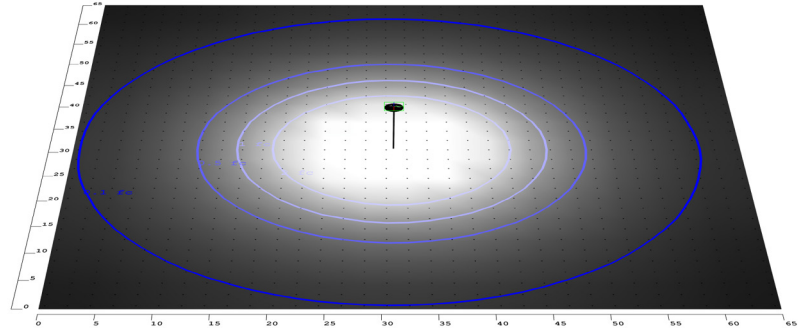

## Other Models:

- 40W | 4000LM | GPH-12-40W-MCTP-BR
- 40W | 4000LM | GPH-12-40W-MCTP-GY

**Photometrics:** GPH-12-40W-MCTP-BK

BUG Rating: B1-U3-G1

Area 65'x 65' Mounting Height: 9'

**Other Views:**

Side View