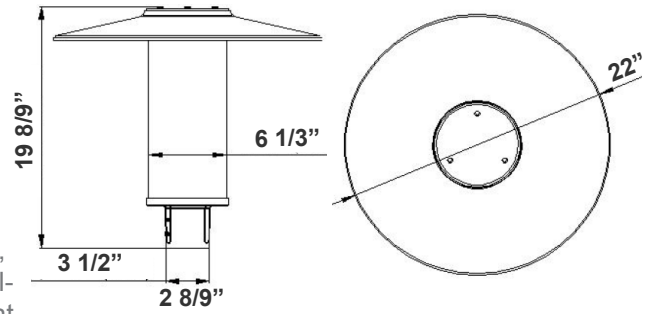

19 8/9" (H) x 22" (D)

GPH is a classic led post-top light for illuminating yards, parks, parking areas, and other public outdoor spaces. It is well-shielded and delivers clear white light, creating a pleasant ambiance while enabling good energy savings. Symmetrical light distribution is designed for area lighting. It is made of high-quality, durable materials and can be directly mounted on a Ø 60 mm & Ø 76 mm post. A glare shield is an accessory that makes light-dark sky friendly, no upward light.