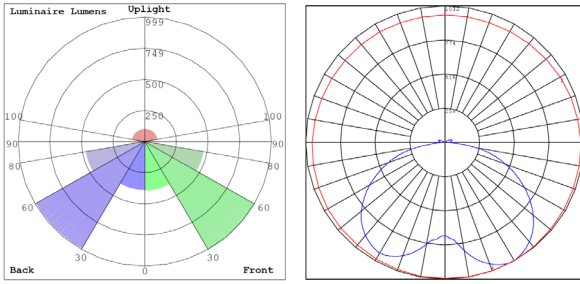

### Lighting:

- Dimming: 0-10V Dimming
- Multi-CCT & Power: Switch Is Inside Fixture
- LED: LED 3030
- Total Lumens: 4000LM Max.
- Color Temperatures: 3000K/4000K/5000K
- Color Rendering Index: CRI ≥ 80
- Beam Angle: 85°
- Rated Life: 70,000 Hrs

## Other Models:

- 40W | 4000LM | GPH-12-40W-MCTP-BR
- 40W | 4000LM | GPH-12-40W-MCTP-GY

**Photometrics:** GPH-12-40W-MCTP-BK

BUG Rating: B1-U3-G1

Area 65'x 65' Mounting Height: 9'

**Other Views:**

Side View