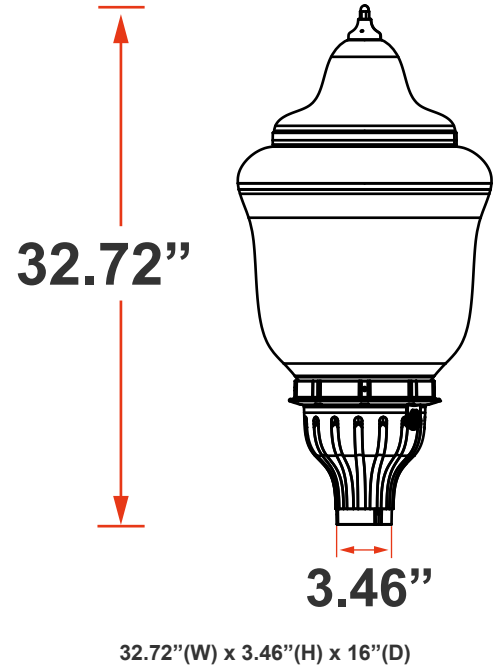

Customer Name: _____

Project Name: _____

Note: _____

Type: _____