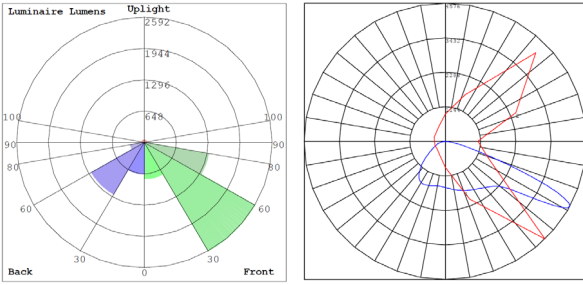

Photometrics: GPA-B32-80-150W-MCTP-BK

BUD Rating: B3-U5-G3