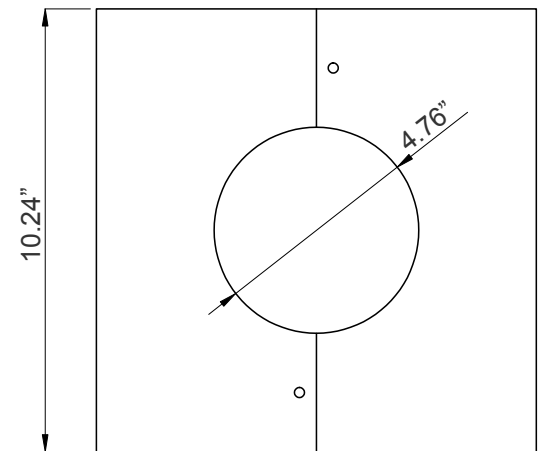

17.72" (H) x 9.84" (W) x 9.84" (D)

POL-D1-BASECVR-BR