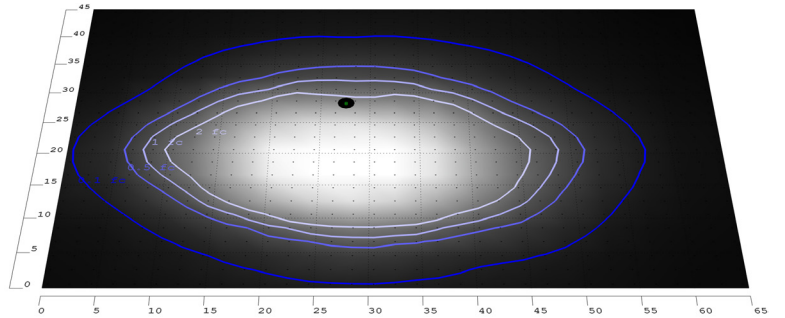

Photometrics: GPA-B32-80-150W-MCTP-BK

BUD Rating: B3-U5-G3

50W 5000K, Area 45'x 65' Mounting Height: 9'

Other Views: GPA-B32-80-150W-MCTP-BK

Side View

Front View

Performance Table: GPA-B32-80-150W-MCTP-BK

MODEL NO.	Wattage	Voltage	Lumens	Color Temp.	BUG Rating	LPW
GPA-B32-80-150W-MCTP-BK	80W 100W 150W	120-277V	10800LM 13500LM 20250LM	3000K 4000K 5000K	B3-U5-G3	135