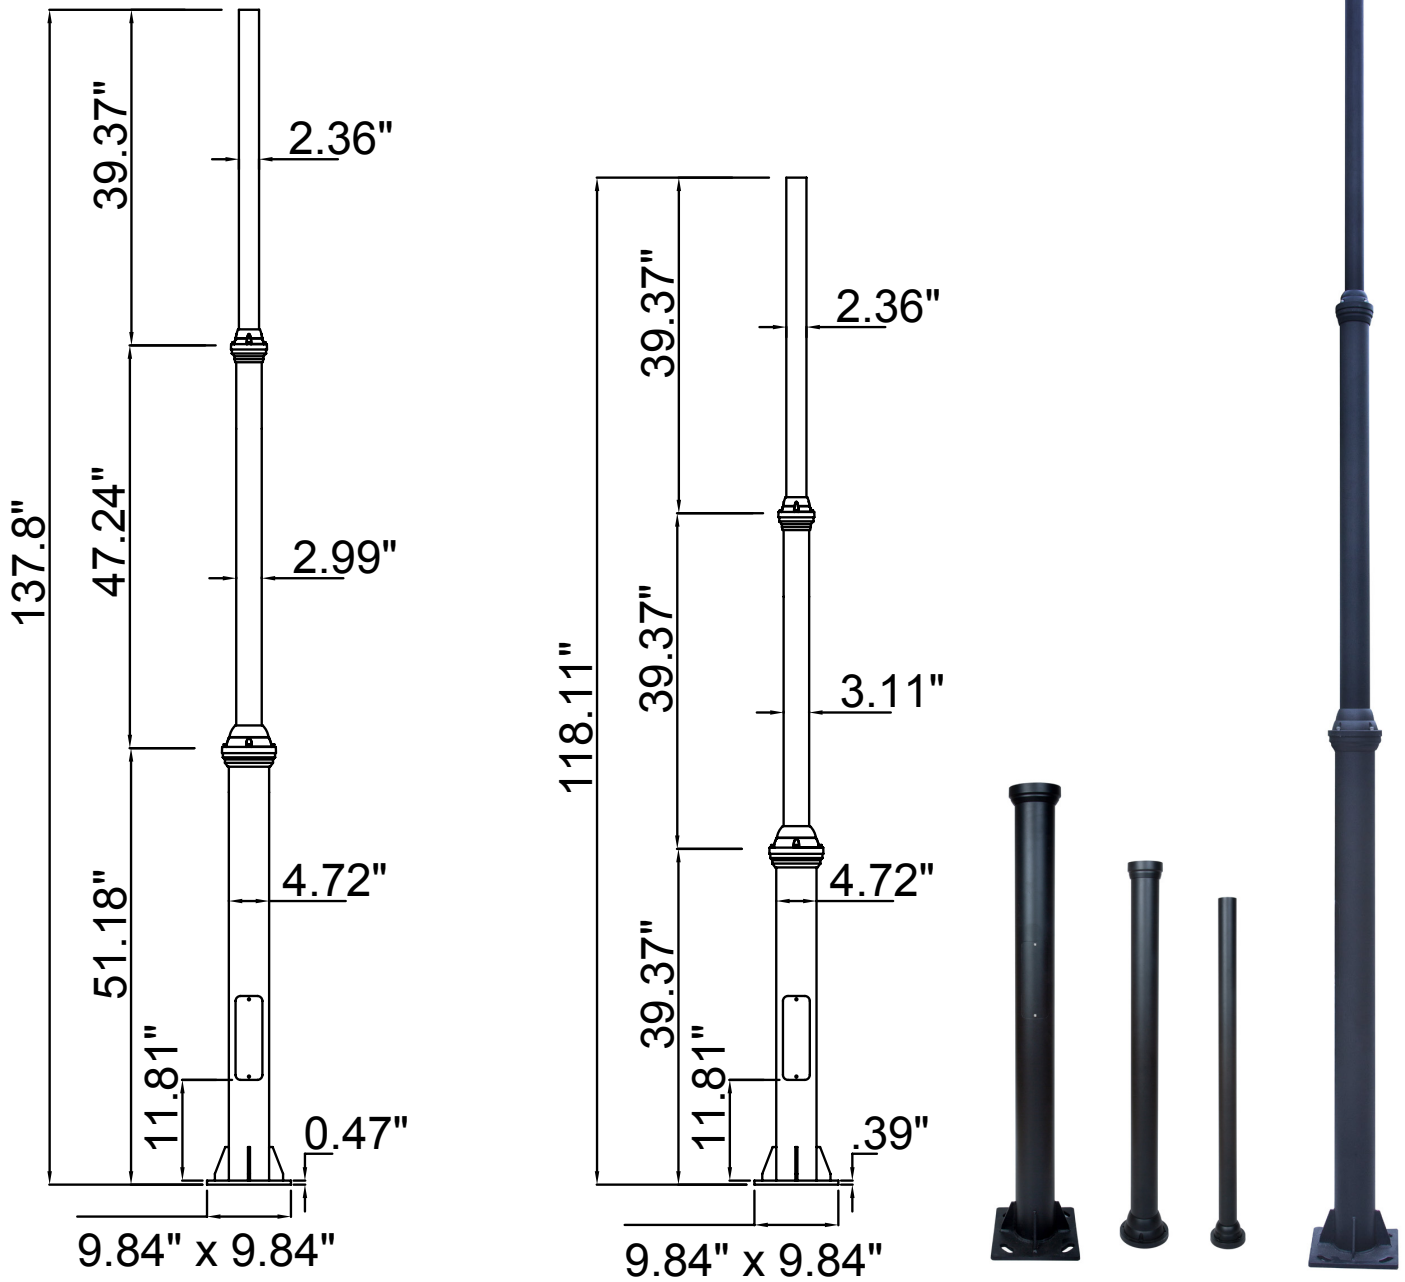

Technical Specifications

Electrical:

- Voltage: 100-277V AC 50/60Hz
- Wattage: 80W/100W/150W
- Power Factor: 0.9
- THD<20%
- Efficacy: 135LM/W

Mechanical:

- Housing: ADC12 diecast aluminum alloy with outdoor powder coating
- EPA Rating:
 - GPA-B32: 2.23 ft²
 - GPA-A37: 3.12 ft²
- FITS ON 3" OD PIPES/POLES
- Lens: High light transmittance polycarbonate (PC), anti-UV
- Waterproof sealing with weather-resistant silicone gaskets
- Operating temperature: -40°C to 40°C (-40°F to 104°F)
- IP65 rated, suitable for wet locations
- 5-year warranty

Sample Ordering

Model	Size	Watt	Max. Watt	Color Temp.	Finish
GPA	B32	80	150W	MCTP	BK

Fixture Shown
With Pole

DECORATIVE 3-PIECE LIGHT POLE:

MODEL NO.	Descriptions
POL-D1-120-3PC-BK	120In Decorative Pole D1 Series, 3Pc, 2.36In Tenon, Black
POL-D1-144-3PC-BK	144In Decorative Pole D1 Series, 3Pc, 2.36In Tenon, Black

ACCESSORIES:

POL-D1-ABK

17.72" (H) x 9.84" (W) x 9.84" (D)

POL-D1-BASECVR-BR

10.24" (H) x 10.24" (W) x 5.12" (D)

COLOR CHART: * Choose from one of our Premium Colors with no set-up fee.

Gloss:

SILVER METALLIC
70 GLOSS
T357-GR105