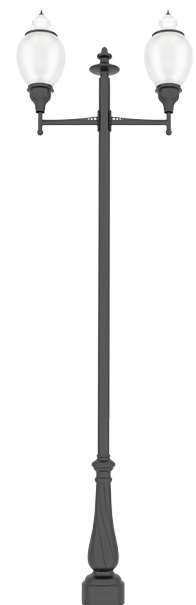

3.23"(W) x 37"(H) x 17"(D)

LED Acorn Area Lights are decorative outdoor fixtures designed for pedestrian and area lighting. They feature a classic acorn-style globe combined with modern LED technology for high efficiency and long life. The acorn style complements historic or traditional architecture while delivering the performance needed for modern safety and illumination standards. If needed, these fixtures can be paired with Westgate decorative poles (D1 Series) or compatible poles from other manufacturers to complete a full post-top lighting solution.

Features

- AL1060 Aluminum Hosing, Outdoor Powder Coating
- 5 -Year Warranty
- Multi CCT and Power: Selectable Switch Inside Of The Fixture

Technical Specifications

Electrical:

- Voltage: 100-277V AC 50/60Hz
- Wattage: 80W/100W/150W
- Power Factor: 0.9
- THD<20%
- Efficacy: 135LM/W

Photometrics: GPA-A37-80-150W-MCTP-BK

BUD Rating: B3-U5-G3

50W 5000K, Area 45'x 65' Mounting Height: 9'

Other Views: GPA-A37-80-150W-MCTP-BK

Side View

Front View

Performance Table: GPA-A37-80-150W-MCTP-BK

MODEL NO.	Wattage	Voltage	Lumens	Color Temp.	BUG Rating	LPW
GPA-A37-80-150W-MCTP-BK	80W 100W 150W	120-277V	10800LM 13500LM 20250LM	3000K 4000K 5000K	B3-U5-G3	135

Sample Ordering

Model	Size	Watt	Max. Watt	Color Temp.	Finish
GPA	A37	80	150W	MCTP	BK

Fixture Shown With Pole

Fixture Shown With Pole (double)

DECORATIVE 3-PIECE LIGHT POLE:

MODEL NO.	Descriptions
POL-D1-120-3PC-BK	120In Decorative Pole D1 Series, 3Pc, 2.36In Tenon, Black
POL-D1-144-3PC-BK	144In Decorative Pole D1 Series, 3Pc, 2.36In Tenon, Black