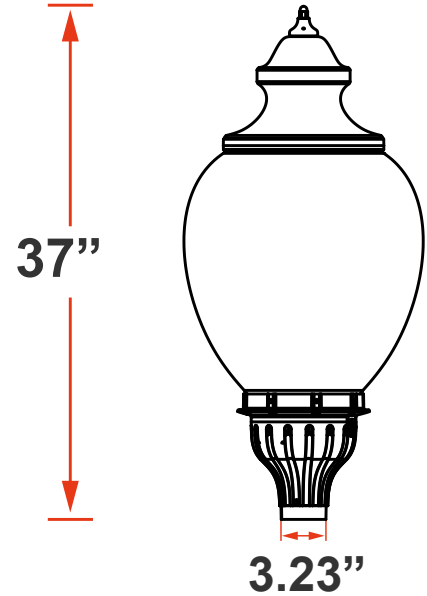

GPA SERIES Outdoor Lighting

GPA-A37-80-150W-MCTP-BK
LED ACORN AREA LIGHT - WATTAGE & CCT SELECTABLE (FITS ON 3" OD PIPES/POLES)

MCTP Multi Color Temperature & Multi Power/Wattage (Selectable)

Customer Name: _____
Project Name: _____
Note: _____ | Type: _____

3.23"(W) x 37"(H) x 17"(D)

LED Acorn Area Lights are decorative outdoor fixtures designed for pedestrian and area lighting. They feature a classic acorn-style globe combined with modern LED technology for high efficiency and long life. The acorn style complements historic or traditional architecture while delivering the performance needed for modern safety and illumination standards. If needed, these fixtures can be paired with Westgate decorative poles (D1 Series) or compatible poles from other manufacturers to complete a full post-top lighting solution.