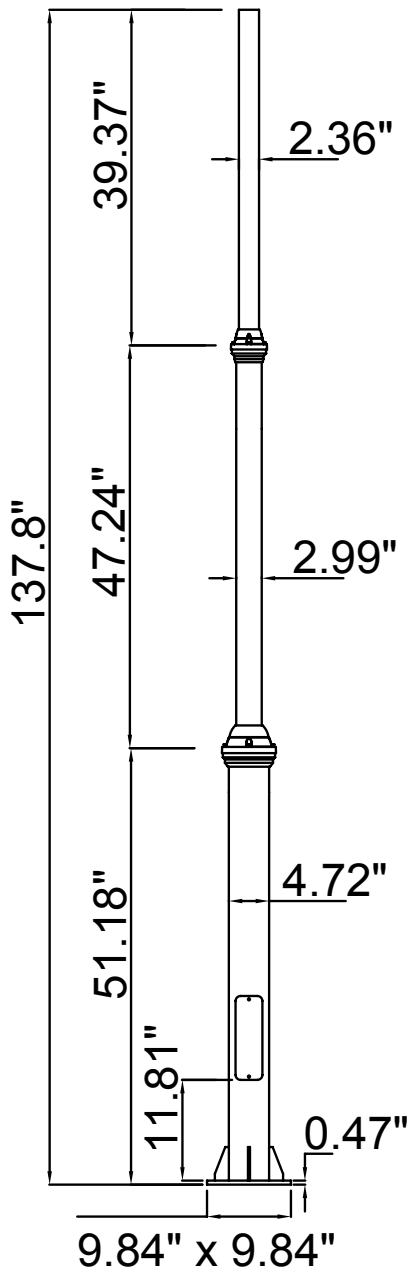

3.23"(W) x 37"(H) x 17"(D)

LED Acorn Area Lights are decorative outdoor fixtures designed for pedestrian and area lighting. They feature a classic acorn-style globe combined with modern LED technology for high efficiency and long life. The acorn style complements historic or traditional architecture while delivering the performance needed for modern safety and illumination standards. If needed, these fixtures can be paired with Westgate decorative poles (D1 Series) or compatible poles from other manufacturers to complete a full post-top lighting solution.

Photometrics: GPA-A37-80-150W-MCTP-BK

BUD Rating: B3-U5-G3

50W 5000K, Area 45'x 65' Mounting Height: 9'

Other Views: GPA-A37-80-150W-MCTP-BK

Side View

Front View

Performance Table: GPA-A37-80-150W-MCTP-BK

MODEL NO.	Wattage	Voltage	Lumens	Color Temp.	BUG Rating	LPW
GPA-A37-80-150W-MCTP-BK	80W 100W 150W	120-277V	10800LM 13500LM 20250LM	3000K 4000K 5000K	B3-U5-G3	135

Sample Ordering

Model	Size	Watt	Max. Watt	Color Temp.	Finish
GPA	A37	80	150W	MCTP	BK

Fixture Shown With Pole

Fixture Shown With Pole (double)

DECORATIVE 3-PIECE LIGHT POLE:

MODEL NO.	Descriptions
POL-D1-120-3PC-BK	120In Decorative Pole D1 Series, 3Pc, 2.36In Tenon, Black
POL-D1-144-3PC-BK	144In Decorative Pole D1 Series, 3Pc, 2.36In Tenon, Black

ACCESSORIES:

POL-D1-ABK

17.72" (H) x 9.84" (W) x 9.84" (D)

POL-D1-BASECVR-BR

10.24" (H) x 10.24" (W) x 5.12" (D)

COLOR CHART: * Choose from one of our Premium Colors with no set-up fee.

Gloss:

SILVER METALLIC
70 GLOSS
T357-GR105