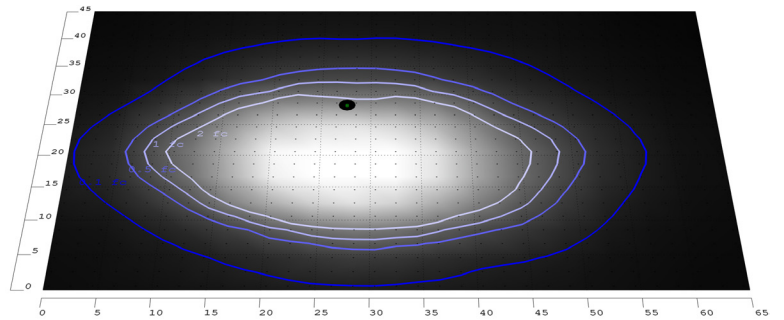

Photometrics: GPA-A37-80-150W-MCTP-BK

BUD Rating: B3-U5-G3

50W 5000K, Area 45'x 65' Mounting Height: 9'

Other Views: GPA-A37-80-150W-MCTP-BK

Side View

Front View

Performance Table: GPA-A37-80-150W-MCTP-BK

MODEL NO.	Wattage	Voltage	Lumens	Color Temp.	BUG Rating	LPW
GPA-A37-80-150W-MCTP-BK	80W 100W 150W	120-277V	10800LM 13500LM 20250LM	3000K 4000K 5000K	B3-U5-G3	135