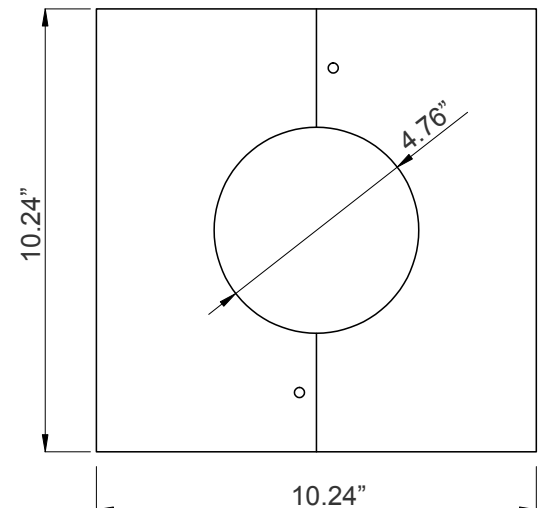

10.24" (H) x 10.24" (W) x 5.12" (D)

17.72" (H) x 9.84" (W) x 9.84" (D)

POL-D1-BASECVR-BR