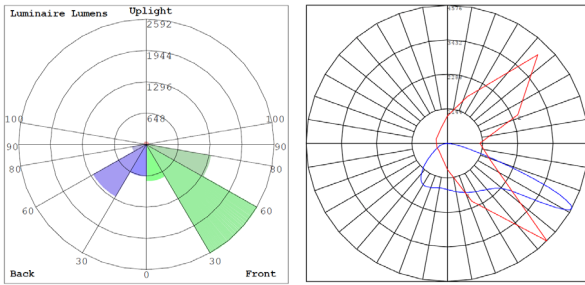

Photometrics: GPA-A37-80-150W-MCTP-BK

BUD Rating: B3-U5-G3