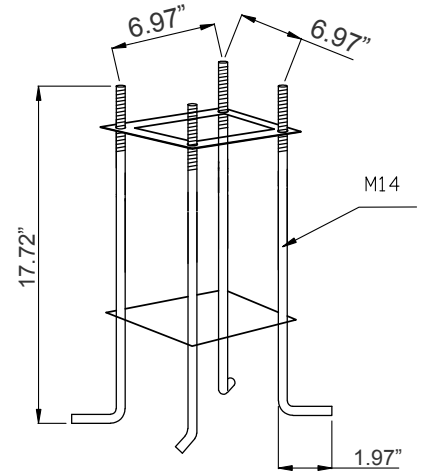

ACCESSORIES:

POL-D1-ABK