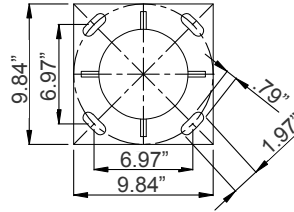

ACCESSORIES:

POL-D1-ABK