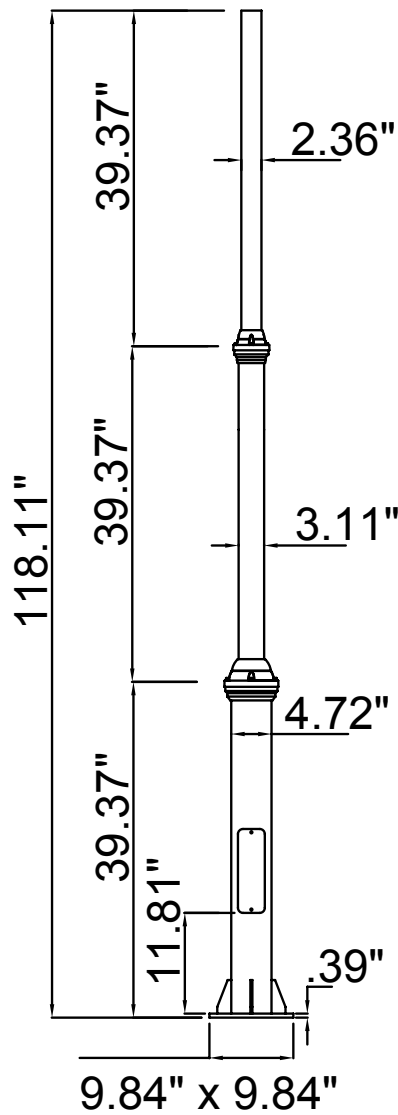

3.23"(W) x 37"(H) x 17"(D)

LED Acorn Area Lights are decorative outdoor fixtures designed for pedestrian and area lighting. They feature a classic acorn-style globe combined with modern LED technology for high efficiency and long life. The acorn style complements historic or traditional architecture while delivering the performance needed for modern safety and illumination standards. If needed, these fixtures can be paired with Westgate decorative poles (D1 Series) or compatible poles from other manufacturers to complete a full post-top lighting solution.

Photometrics: GPA-A37-80-150W-MCTP-BK

BUD Rating: B3-U5-G3

50W 5000K, Area 45'x 65' Mounting Height: 9'

Other Views: GPA-A37-80-150W-MCTP-BK

Side View

Front View

Performance Table: GPA-A37-80-150W-MCTP-BK

MODEL NO.	Wattage	Voltage	Lumens	Color Temp.	BUG Rating	LPW
GPA-A37-80-150W-MCTP-BK	80W 100W 150W	120-277V	10800LM 13500LM 20250LM	3000K 4000K 5000K	B3-U5-G3	135

Sample Ordering

Model	Size	Watt	Max. Watt	Color Temp.	Finish
GPA	A37	80	150W	MCTP	BK

Fixture Shown With Pole

Fixture Shown With Pole (double)

DECORATIVE 3-PIECE LIGHT POLE:

MODEL NO.	Descriptions
POL-D1-120-3PC-BK	120In Decorative Pole D1 Series, 3Pc, 2.36In Tenon, Black
POL-D1-144-3PC-BK	144In Decorative Pole D1 Series, 3Pc, 2.36In Tenon, Black

ACCESSORIES:

POL-D1-ABK

17.72" (H) x 9.84" (W) x 9.84" (D)

POL-D1-BASECVR-BR

10.24" (H) x 10.24" (W) x 5.12" (D)

COLOR CHART: * Choose from one of our Premium Colors with no set-up fee.

Gloss:

SILVER METALLIC
70 GLOSS
T357-GR105