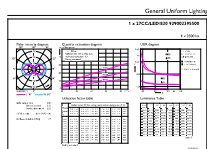

Photometric data

Spectral Power Distribution Colour - 27CC/LED/830/ND E26 G2 BB 6/1