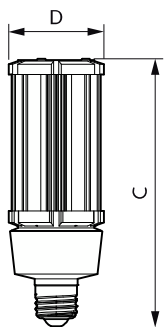

LED Corn Cobs

Application Conditions

can it be used in closed luminaires Yes

Product Data

Order product name	27CC/LED/830/ND E26 G2 BB 6/1
Full product name	27CC/LED/830/ND E26 G2 BB 6/1
Order code	559666

Material Nr. (12NC)	929002395504
Numerator - Quantity Per Pack	1
EAN/UPC - Product/Case	046677559663
Numerator - Packs per outer box	6
EAN/UPC - Case	50046677559668

Dimensional drawing

Product	D	C
27CC/LED/830/ND E26 G2 BB 6/1	2-3/8 inch	6-3/4 inch