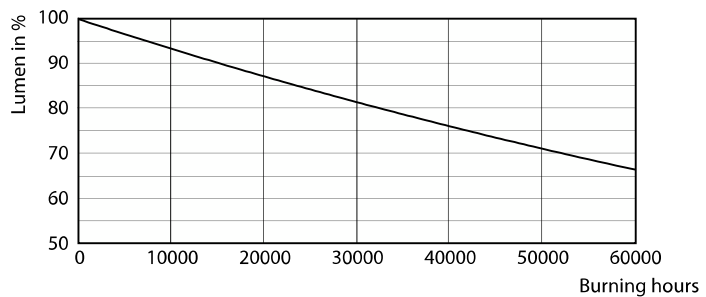

Lumen Maintenance Diagram - 27CC/LED/830/ND E26 G2 BB 6/1