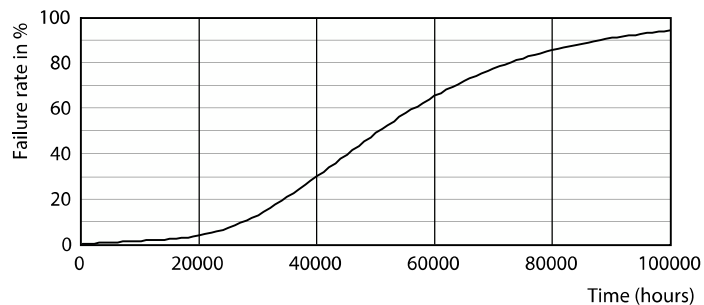

LED Corn Cobs

Lifetime

Life Expectancy Diagram