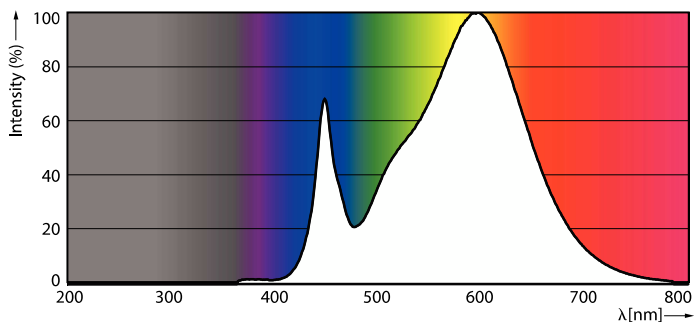

Spectral Power Distribution Colour - 27CC/LED/830/ND E26 G2 BB 6/1