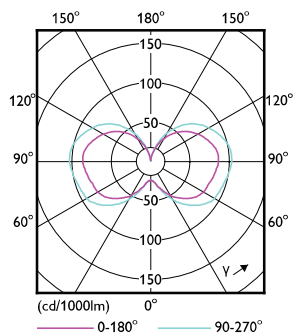

Light Distribution Diagram - 27CC/LED/830/ND E26 G2 BB 6/1