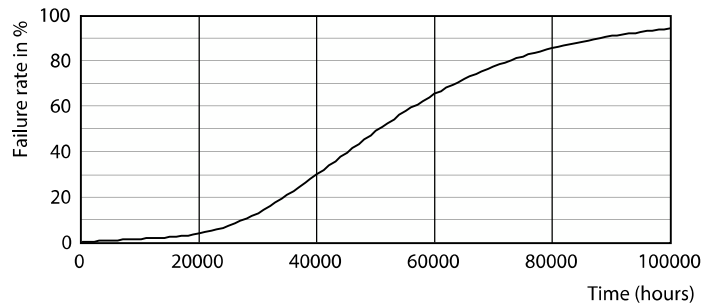

LED Corn Cobs

Lifetime

Life Expectancy Diagram