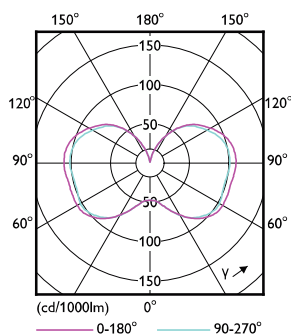

Product data

General Information	
Cap-Base	E26 [Single Contact Medium Screw]
Nominal lifetime	50,000 hour(s)
Switching Cycle	50,000
Lighting Technology	LED
Light Technical	
Color Code	830 [CCT of 3000K]
Luminous Flux	2,300 lm
Color Designation	White (WH)
Correlated Color Temperature (Nom)	3000 K
Luminous Efficacy (rated) (Nom)	127.00 lm/W
Color Consistency	ANSI 3000K quadrangle
Color rendering index (CRI)	80
LLMF At End Of Nominal Lifetime (Nom)	70 %
Operating and Electrical	
Line Frequency	50 to 60 Hz
Input Frequency	50 to 60 Hz
Power Consumption	18 W
Lamp Current (Nom)	200 mA
Starting Time (Nom)	1 s
Warm-up time to 60% light	1 s

Power Factor (Fraction)	0.9
Voltage (Nom)	100-277 V
UL Type	HIB_UL Type B (UL Listed+Classified)
Temperature	
T-Case Maximum (Nom)	140 °F
Controls and Dimming	
Dimmable	No
Mechanical and Housing	
Bulb Finish	Clear
Bulb Material	Plastic
Bulb Shape	Corn cob
Net Weight (Piece)	0.556 lb
Approval and Application	
Energy Consumption kWh/1000 h	18 kWh
EU RoHS compliant	Yes
Ambient temperature range	-4 °F to 113 °F

Material Nr. (12NC) 929002395204

Numerator - Quantity Per Pack 1

EAN/UPC - Product/Case 046677559632

Numerator - Packs per outer box 6

EAN/UPC - Case 50046677559637

Dimensional drawing

Product	D	C
18CC/LED/830/ND E26 G2 BB 6/1	2-3/8 inch	5-3/4 inch

Photometric data

General uniform lighting - 18CC/LED/830/ND E26 G2 BB 6/1

Light Distribution Diagram - 18CC/LED/830/ND E26 G2 BB 6/1

Spectral Power Distribution Colour - 18CC/LED/830/ND E26 G2 BB 6/1

LED Corn Cobs