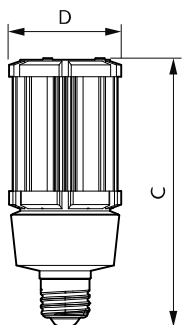

Product data

General Information	
Cap-Base	E26 [Single Contact Medium Screw]
Nominal lifetime	50,000 hour(s)
Switching Cycle	50,000
Lighting Technology	LED
Light Technical	
Color Code	830 [CCT of 3000K]
Luminous Flux	2,300 lm
Color Designation	White (WH)
Correlated Color Temperature (Nom)	3000 K
Luminous Efficacy (rated) (Nom)	127.00 lm/W
Color Consistency	ANSI 3000K quadrangle
Color rendering index (CRI)	80
LLMF At End Of Nominal Lifetime (Nom)	70 %
Operating and Electrical	
Line Frequency	50 to 60 Hz
Input Frequency	50 to 60 Hz
Power Consumption	18 W
Lamp Current (Nom)	200 mA
Starting Time (Nom)	1 s
Warm-up time to 60% light	1 s

Power Factor (Fraction)	0.9
Voltage (Nom)	100-277 V
UL Type	HIB_UL Type B (UL Listed+Classified)
Temperature	
T-Case Maximum (Nom)	140 °F
Controls and Dimming	
Dimmable	No
Mechanical and Housing	
Bulb Finish	Clear
Bulb Material	Plastic
Bulb Shape	Corn cob
Net Weight (Piece)	0.556 lb
Approval and Application	
Energy Consumption kWh/1000 h	18 kWh
EU RoHS compliant	Yes
Ambient temperature range	-4 °F to 113 °F

Material Nr. (12NC) 929002395204

Numerator - Quantity Per Pack 1

EAN/UPC - Product/Case 046677559632

Numerator - Packs per outer box 6

EAN/UPC - Case 50046677559637

Dimensional drawing

Product	D	C
18CC/LED/830/ND E26 G2 BB 6/1	2-3/8 inch	5-3/4 inch

Photometric data

General uniform lighting - 18CC/LED/830/ND E26 G2 BB 6/1

Light Distribution Diagram - 18CC/LED/830/ND E26 G2 BB 6/1

Spectral Power Distribution Colour - 18CC/LED/830/ND E26 G2 BB 6/1

LED Corn Cobs