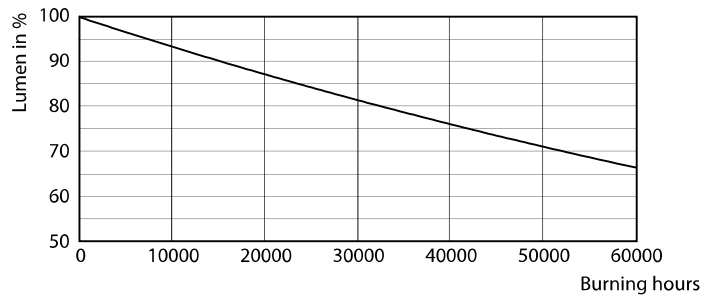

Lumen Maintenance Diagram - 18CC/LED/830/ND E26 G2 BB 6/1