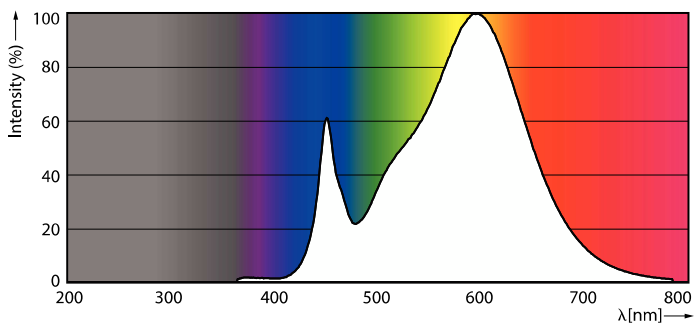

General uniform lighting - 18CC/LED/830/ND E26 G2 BB 6/1

Spectral Power Distribution Colour - 18CC/LED/830/ND E26 G2 BB 6/1