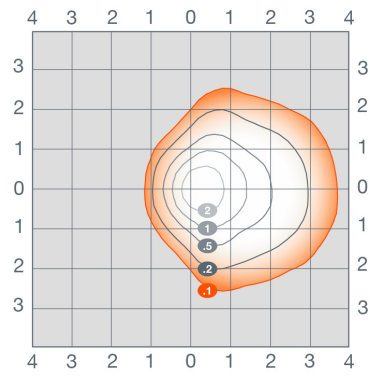

**Made To Order

Photometric Data

WALPAK4A 30W

WALPAK4A 50W

WALPAK4A 60W

WALPAK4A 80W

WALPAK4A 120W

Physical Information

Luminaire Description	(A) Depth in (mm)	(B) Height in (mm)	Width in (mm)
WALPAK4A 30W	9.49 (241)	8.94 (227)	8.54 (217)
WALPAK4A 50-80W	7.46 (189.5)	9.29 (236)	15.04 (382)
WALPAK4A 120W	9.4 (238.7)	9.1 (231)	18.31 (465)