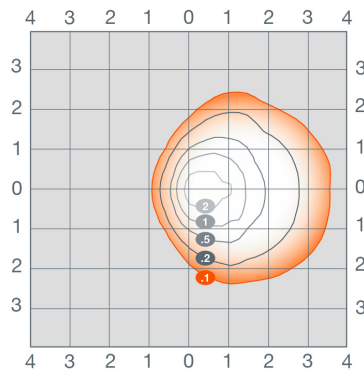

WALPAK4A 50W