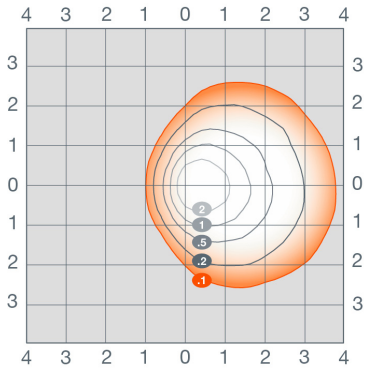

**Made To Order

Photometric Data

WALPAK4A 30W

WALPAK4A 50W

WALPAK4A 60W

WALPAK4A 80W

WALPAK4A 120W

Physical Information

Luminaire Description	(A) Depth in (mm)	(B) Height in (mm)	Width in (mm)
WALPAK4A 30W	9.49 (241)	8.94 (227)	8.54 (217)
WALPAK4A 50-80W	7.46 (189.5)	9.29 (236)	15.04 (382)
WALPAK4A 120W	9.4 (238.7)	9.1 (231)	18.31 (465)