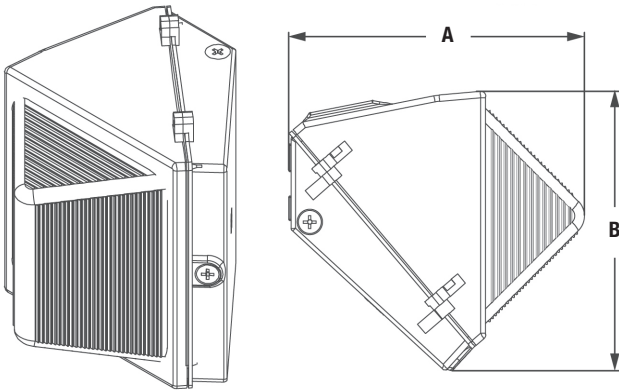

Physical Information

Luminaire Description	(A) Depth in (mm)	(B) Height in (mm)	Width in (mm)
WALPAK4A 30W	9.49 (241)	8.94 (227)	8.54 (217)
WALPAK4A 50-80W	7.46 (189.5)	9.29 (236)	15.04 (382)
WALPAK4A 120W	9.4 (238.7)	9.1 (231)	18.31 (465)

WALPAK4A 30W