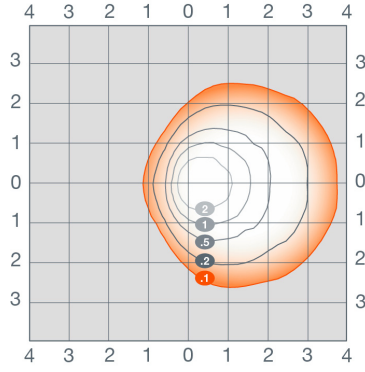

**Made To Order

Photometric Data

WALPAK4A 30W

WALPAK4A 50W

WALPAK4A 60W

WALPAK4A 80W

WALPAK4A 120W

Physical Information

Luminaire Description	(A) Depth in (mm)	(B) Height in (mm)	Width in (mm)
WALPAK4A 30W	9.49 (241)	8.94 (227)	8.54 (217)
WALPAK4A 50-80W	7.46 (189.5)	9.29 (236)	15.04 (382)
WALPAK4A 120W	9.4 (238.7)	9.1 (231)	18.31 (465)