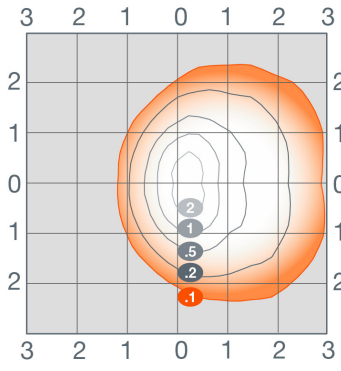

Photometric Data

WALPAK4A 30W