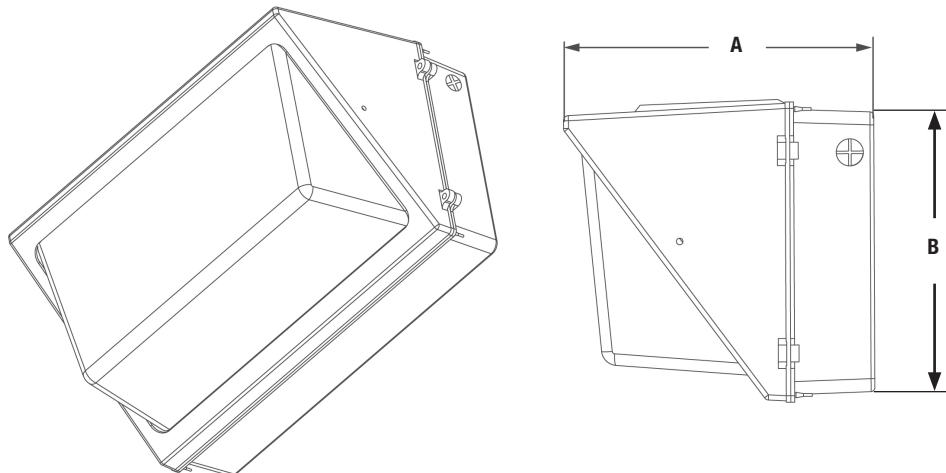

WALPAK4A 120W

Name: _____

Email: _____

Phone: _____