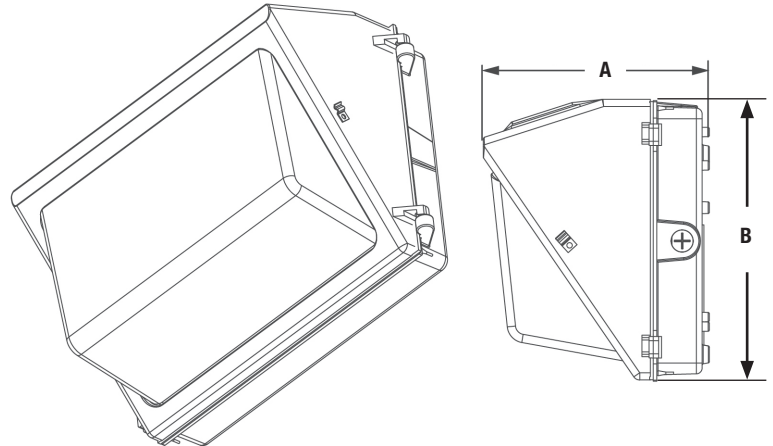

WALPAK4A 50-80W