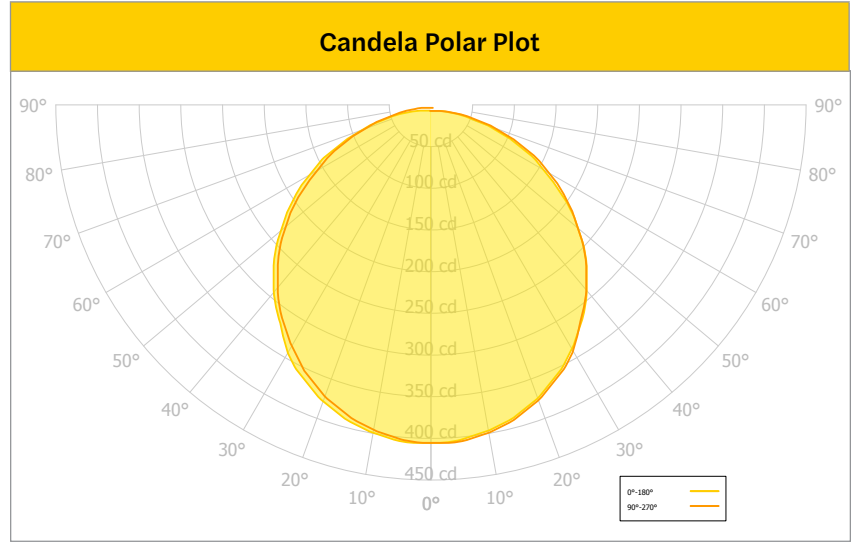

Surface Mount Disk Lights

Photometrics*

DSK-7-CS-120V-3000K

*The below diagrams and zonal lumen summaries represent each fixture at highest wattage selection and at 3000K. For complete photometry/IES files, please visit our website.

Color Metrics	
RF	92
RG	99

Zonal Lumen Summary		
Zone	Lumens	%Lamp
0° - 10°	40.63	3.56%
10° - 20°	109.27	9.57%
20° - 30°	165.16	14.47%
30° - 40°	197.14	17.27%
40° - 50°	203.53	17.83%
50° - 60°	183.44	16.07%
60° - 70°	139.13	12.19%
70° - 80°	80.35	7.04%
80° - 90°	22.82	2.00%
0° - 90°	1141.46	100.00%

Spacing Criterion	
0-270°	1.24
90°-180°	1.24