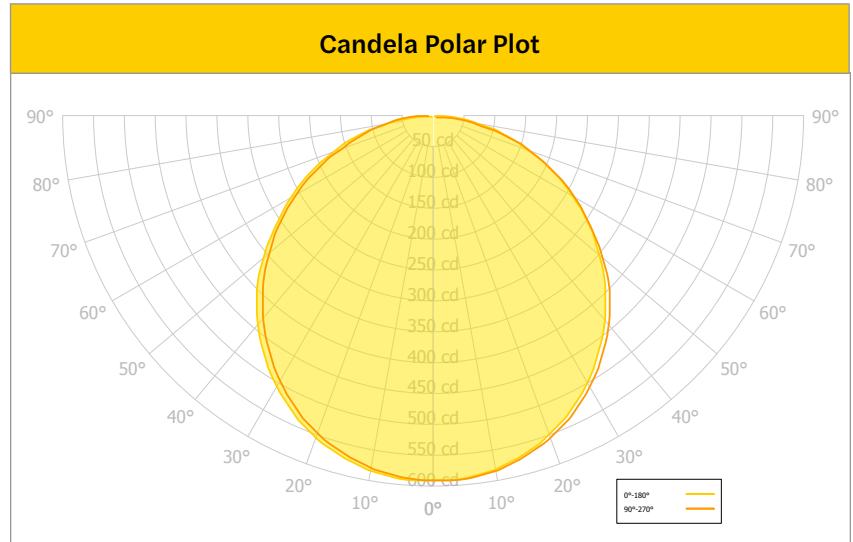

Surface Mount Disk Lights

Photometrics*

DSK-12-CS-120V-3000K

*The below diagrams and zonal lumen summaries represent each fixture at highest wattage selection and at 3000K. For complete photometry/IES files, please visit our website.

Color Metrics

RF	91
RG	99

Zonal Lumen Summary

Zone	Lumens	%Lamp
0° - 10°	59.25	3.47%
10° - 20°	159.63	9.34%
20° - 30°	242.11	14.17%
30° - 40°	292.09	17.09%
40° - 50°	303.04	17.73%
50° - 60°	273.40	16.00%
60° - 70°	211.71	12.39%
70° - 80°	127.38	7.45%
80° - 90°	40.39	2.36%
0° - 90°	1709.00	100.00%

Spacing Criterion

0-270°	1.25
90°-180°	1.26