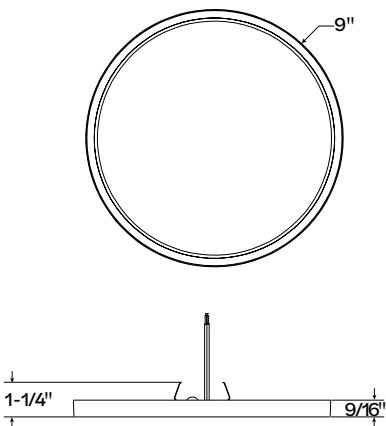

### Dimensions

**5.5" Surface Mount Disk Light-  
DSK-5.5-CS-120V**

**7" Surface Mount Disk Light  
DSK-7-CS-120V**

**9" Surface Mount Disk Light-  
DSK-9-CS-120V**

**12" Surface Mount Disk Light-  
DSK-12-CS-120V**