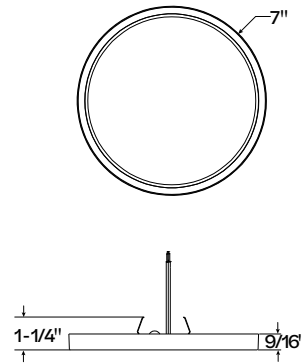

**7" Surface Mount Disk Light
DSK-7-CS-120V**