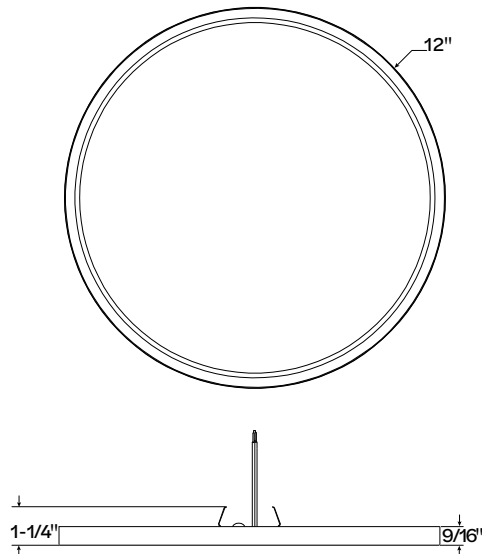

### Dimensions

**5.5" Surface Mount Disk Light-  
DSK-5.5-CS-120V**

**7" Surface Mount Disk Light  
DSK-7-CS-120V**

**9" Surface Mount Disk Light-  
DSK-9-CS-120V**

**12" Surface Mount Disk Light-  
DSK-12-CS-120V**