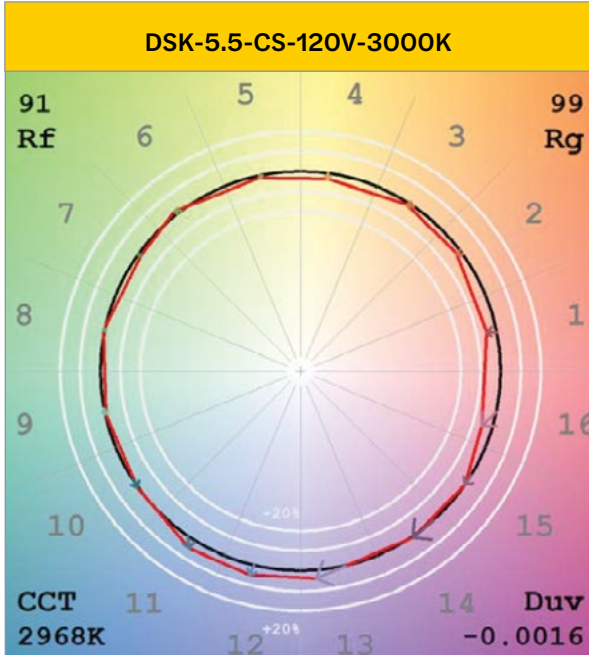

LED Luminaires

Surface Mount Disk Lights

Photometrics*

DSK-5.5-CS-120V-3000K

*The below diagrams and zonal lumen summaries represent each fixture at highest wattage selection and at 3000K. For complete photometry/IES files, please visit our website.

Zonal Lumen Summary

Zone	Lumens	%Lamp
0° - 10°	27.39	3.42%
10° - 20°	74.23	9.27%
20° - 30°	113.58	14.18%
30° - 40°	138.05	17.24%
40° - 50°	143.62	17.93%
50° - 60°	129.62	16.18%
60° - 70°	99.08	12.37%
70° - 80°	58.24	7.27%
80° - 90°	17.18	2.14%
0° - 90°	800.99	100.00%

Spacing Criterion

0-270°	1.26
90°-180°	1.29

Color Metrics

RF	91
RG	99