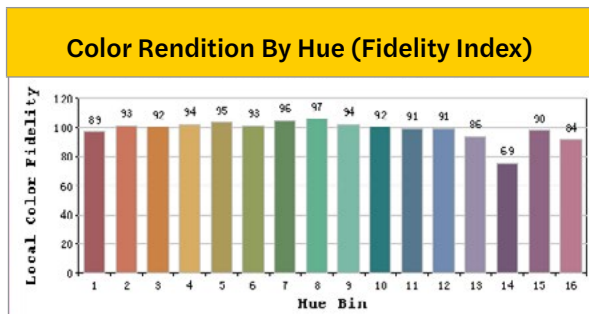

LED Luminaires

Surface Mount Disk Lights

Photometrics*

DSK-9-CS-120V-3000K

*The below diagrams and zonal lumen summaries represent each fixture at highest wattage selection and at 3000K. For complete photometry/IES files, please visit our website.

Zonal Lumen Summary

Zone	Lumens	%Lamp
0° - 10°	49.85	3.52%
10° - 20°	134.30	9.47%
20° - 30°	203.54	14.36%
30° - 40°	244.97	17.28%
40° - 50°	252.11	17.79%
50° - 60°	227.49	16.05%
60° - 70°	173.24	12.22%
70° - 80°	101.69	7.17%
80° - 90°	30.29	2.14%
0° - 90°	1417.48	100.00%

Spacing Criterion

0-270°	1.23
90°-180°	1.26

Color Metrics

RF	91
RG	99