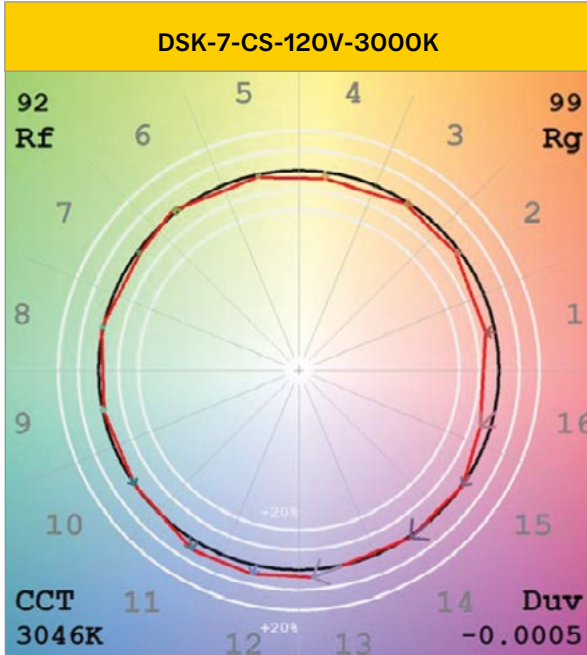

Surface Mount Disk Lights

Photometrics*

DSK-7-CS-120V-3000K

*The below diagrams and zonal lumen summaries represent each fixture at highest wattage selection and at 3000K. For complete photometry/IES files, please visit our website.

Color Metrics	
RF	92
RG	99

Zonal Lumen Summary		
Zone	Lumens	%Lamp
0° - 10°	40.63	3.56%
10° - 20°	109.27	9.57%
20° - 30°	165.16	14.47%
30° - 40°	197.14	17.27%
40° - 50°	203.53	17.83%
50° - 60°	183.44	16.07%
60° - 70°	139.13	12.19%
70° - 80°	80.35	7.04%
80° - 90°	22.82	2.00%
0° - 90°	1141.46	100.00%

Spacing Criterion	
0-270°	1.24
90°-180°	1.24