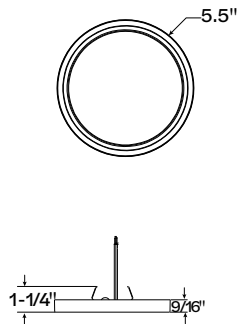

Surface Mount Disk Lights

Dimensions

**5.5" Surface Mount Disk Light-
DSK-5.5-CS-120V**