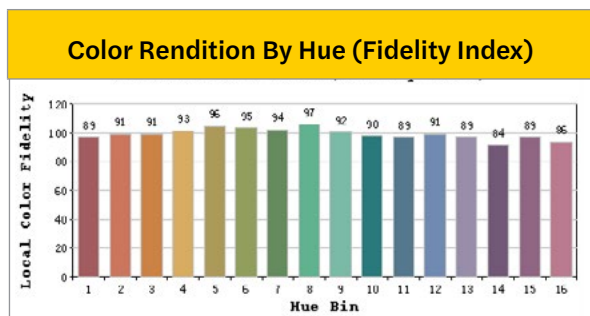

Surface Mount Disk Lights

Photometrics*

DSK-12-CS-120V-3000K

*The below diagrams and zonal lumen summaries represent each fixture at highest wattage selection and at 3000K. For complete photometry/IES files, please visit our website.

Color Metrics

RF	91
RG	99

Zonal Lumen Summary

Zone	Lumens	%Lamp
0° - 10°	59.25	3.47%
10° - 20°	159.63	9.34%
20° - 30°	242.11	14.17%
30° - 40°	292.09	17.09%
40° - 50°	303.04	17.73%
50° - 60°	273.40	16.00%
60° - 70°	211.71	12.39%
70° - 80°	127.38	7.45%
80° - 90°	40.39	2.36%
0° - 90°	1709.00	100.00%

Spacing Criterion

0-270°	1.25
90°-180°	1.26