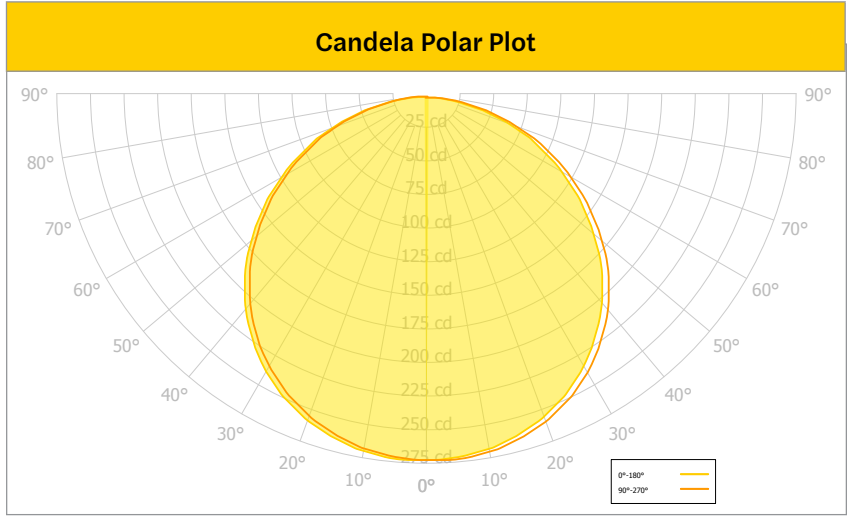

LED Luminaires

Surface Mount Disk Lights

Photometrics*

DSK-5.5-CS-120V-3000K

*The below diagrams and zonal lumen summaries represent each fixture at highest wattage selection and at 3000K. For complete photometry/IES files, please visit our website.

Zonal Lumen Summary

Zone	Lumens	%Lamp
0° - 10°	27.39	3.42%
10° - 20°	74.23	9.27%
20° - 30°	113.58	14.18%
30° - 40°	138.05	17.24%
40° - 50°	143.62	17.93%
50° - 60°	129.62	16.18%
60° - 70°	99.08	12.37%
70° - 80°	58.24	7.27%
80° - 90°	17.18	2.14%
0° - 90°	800.99	100.00%

Spacing Criterion

0-270°	1.26
90°-180°	1.29

Color Metrics

RF	91
RG	99