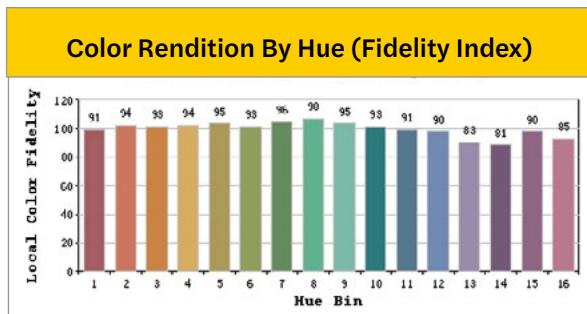

Surface Mount Disk Lights

Photometrics*

DSK-7-CS-120V-3000K

*The below diagrams and zonal lumen summaries represent each fixture at highest wattage selection and at 3000K. For complete photometry/IES files, please visit our website.

Color Metrics	
RF	92
RG	99

Zonal Lumen Summary		
Zone	Lumens	%Lamp
0° - 10°	40.63	3.56%
10° - 20°	109.27	9.57%
20° - 30°	165.16	14.47%
30° - 40°	197.14	17.27%
40° - 50°	203.53	17.83%
50° - 60°	183.44	16.07%
60° - 70°	139.13	12.19%
70° - 80°	80.35	7.04%
80° - 90°	22.82	2.00%
0° - 90°	1141.46	100.00%

Spacing Criterion	
0-270°	1.24
90°-180°	1.24