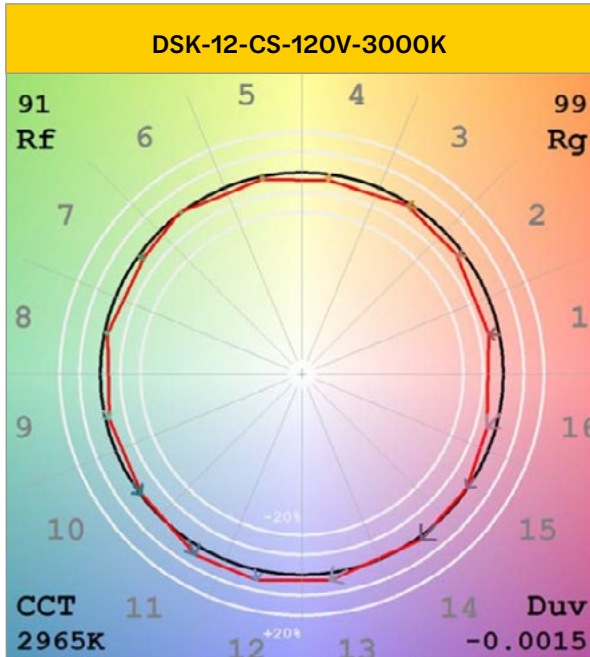

Surface Mount Disk Lights

Photometrics*

DSK-12-CS-120V-3000K

*The below diagrams and zonal lumen summaries represent each fixture at highest wattage selection and at 3000K. For complete photometry/IES files, please visit our website.

Color Metrics

RF	91
RG	99

Zonal Lumen Summary

Zone	Lumens	%Lamp
0° - 10°	59.25	3.47%
10° - 20°	159.63	9.34%
20° - 30°	242.11	14.17%
30° - 40°	292.09	17.09%
40° - 50°	303.04	17.73%
50° - 60°	273.40	16.00%
60° - 70°	211.71	12.39%
70° - 80°	127.38	7.45%
80° - 90°	40.39	2.36%
0° - 90°	1709.00	100.00%

Spacing Criterion

0-270°	1.25
90°-180°	1.26