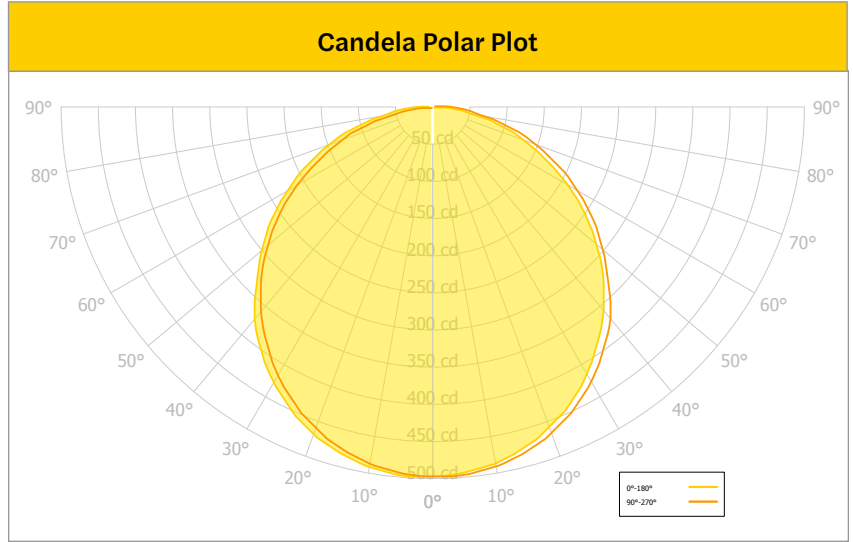

LED Luminaires

Surface Mount Disk Lights

Photometrics*

DSK-9-CS-120V-3000K

*The below diagrams and zonal lumen summaries represent each fixture at highest wattage selection and at 3000K. For complete photometry/IES files, please visit our website.

Zonal Lumen Summary

Zone	Lumens	%Lamp
0° - 10°	49.85	3.52%
10° - 20°	134.30	9.47%
20° - 30°	203.54	14.36%
30° - 40°	244.97	17.28%
40° - 50°	252.11	17.79%
50° - 60°	227.49	16.05%
60° - 70°	173.24	12.22%
70° - 80°	101.69	7.17%
80° - 90°	30.29	2.14%
0° - 90°	1417.48	100.00%

Spacing Criterion

0-270°	1.23
90°-180°	1.26

Color Metrics

RF	91
RG	99