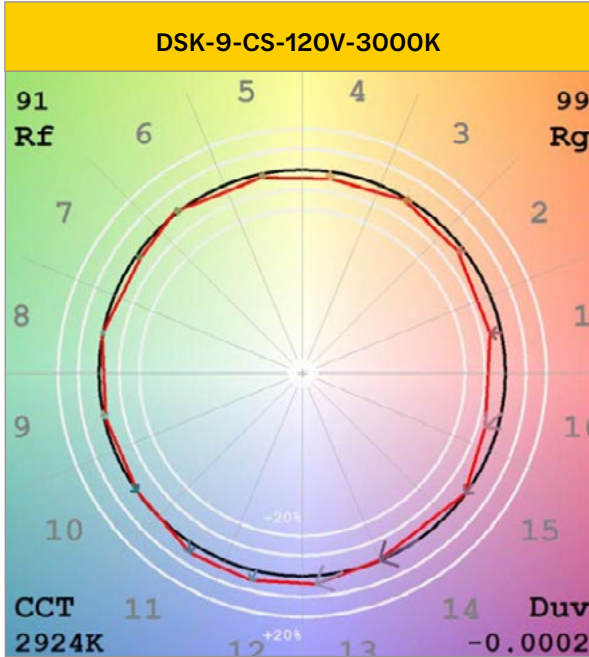

LED Luminaires

Surface Mount Disk Lights

Photometrics*

DSK-9-CS-120V-3000K

*The below diagrams and zonal lumen summaries represent each fixture at highest wattage selection and at 3000K. For complete photometry/IES files, please visit our website.

Zonal Lumen Summary

Zone	Lumens	%Lamp
0° - 10°	49.85	3.52%
10° - 20°	134.30	9.47%
20° - 30°	203.54	14.36%
30° - 40°	244.97	17.28%
40° - 50°	252.11	17.79%
50° - 60°	227.49	16.05%
60° - 70°	173.24	12.22%
70° - 80°	101.69	7.17%
80° - 90°	30.29	2.14%
0° - 90°	1417.48	100.00%

Spacing Criterion

0-270°	1.23
90°-180°	1.26

Color Metrics

RF	91
RG	99