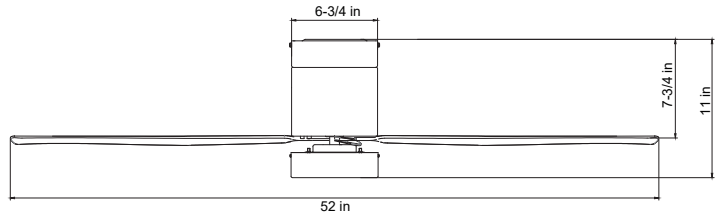

11”(H) x 52”(W)

The WFL Ceiling Fan & Light is the perfect combination of style and functionality for any room. With its sleek and modern design, it adds a touch of elegance to your space while providing efficient cooling and illumination. Key features include: