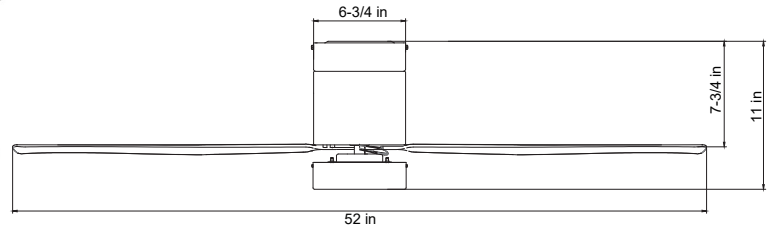

11"(H) x 52"(W)

The WFL Ceiling Fan & Light is the perfect combination of style and functionality for any room. With its sleek and modern design, it adds a touch of elegance to your space while providing efficient cooling and illumination. Key features include: