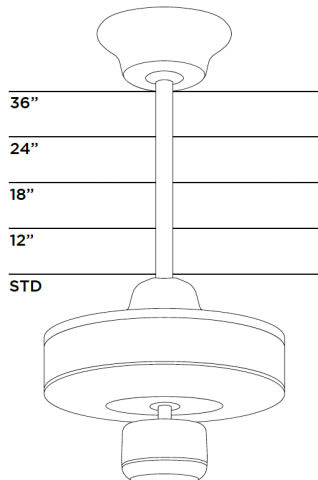

White (-WH)
Brushed Nickel (-BN)
Black (-BK)

MODEL NO.	DESCRIPTION
WF-DR-12-BN	Ceiling Fan Extension Downrod 12in, Brush Nickel
WF-DR-18-BN	Ceiling Fan Extension Downrod 18in, Brush Nickel
WF-DR-24-BN	Ceiling Fan Extension Downrod 24in, Brush Nickel
WF-DR-36-BN	Ceiling Fan Extension Downrod 36in, Brush Nickel
WF-DR-12-BK	Ceiling Fan Extension Downrod 12in, Black
WF-DR-18-BK	Ceiling Fan Extension Downrod 18in, Black
WF-DR-24-BK	Ceiling Fan Extension Downrod 24in, Black
WF-DR-36-BK	Ceiling Fan Extension Downrod 36in, Black
WF-DR-12-WH	Ceiling Fan Extension Downrod 12in, White
WF-DR-18-WH	Ceiling Fan Extension Downrod 18in, White
WF-DR-24-WH	Ceiling Fan Extension Downrod 24in, White
WF-DR-36-WH	Ceiling Fan Extension Downrod 36in, White