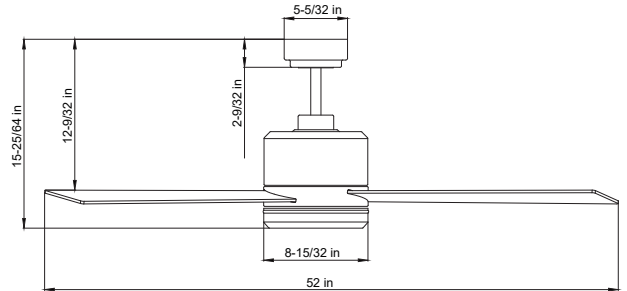

WFL SERIES RESIDENTIAL LIGHTING

WFL-116-WS-3B-52-30K-BK-BK
52in 3-BLADE CEILING FAN AND LIGHT

WESTGATE
THE FUTURE IS HERE...AND IT'S QUITE BRIGHT!

Customer Name: _____

Project Name: _____

Note: _____

Type: _____

15 25/64"(H) x 52"(W)

The WFL Ceiling Fan & Light is the perfect combination of style and functionality for any room. With its sleek and modern design, it adds a touch of elegance to your space while providing efficient cooling and illumination. Key features include:

- Stylish Design: The WFL Ceiling Fan & Light boasts a contemporary design that complements various interior styles, from classic to modern.
- Efficient Cooling: Enjoy a comfortable environment year-round with powerful fan blades that provide efficient air circulation and cooling.
- Integrated Lighting: Illuminate your room with the integrated light fixture, offering both brightness and energy efficiency.

Features

- Metal Housing (Black Finish) & Plywood Blades (Black Finish)
- 5-Year Warranty
- Wall Switch

Technical Specifications

Electrical:

- Voltage: 120V AC 50/60Hz
- Wattage: 19W
- Power Factor: >0.99
- Efficacy: 84 LPW

Mechanical:

- Metal Housing (Black Finish) & Plywood Blades (Black Finish)
- Motor: Reversible 3-Speed AC Motor with 80" Lead Wire. Includes (1) 6" Downrod
- Blades: 52" Sweep, 3-Blade Reversible Configurations
- Blade Pitch Angle: 10.5°
- Maximum Ambient Temperature: -4°F to 104°F
- Suitable For Dry Location Only
- 5-Year Warranty

Wall Switch:

- 3 Speeds
- ON/OFF Switch
- Junction Box Needed, Not Included

Lighting:

- Dimming: TRIAC Dimmable
- Polycarbonate Lens
- Total Lumens: 1600LM
- Color Temperatures: 3000K
- Color Rendering Index: CRI ≥ 90
- Rated Life: 50,000 Hrs

Fan Performance:

- Fan Diameter: 52"
- Motor Lead Lengths: 17"
- Motor Size: AC 153mm x 18mm
- Electricity Use: 51.27W ~ 12.42W
- AMPS : 0.43 ~ 0.21
- RPM (H/M/L): 218/165/95
- Airflow Efficiency (CFM/W): 113
- Airflow (CFM): High Speed: 4983
- Average Airflow CFM: 3749