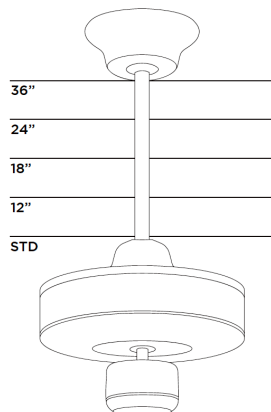

White (-WH)   Brushed Nickel (-BN)   Black (-BK)

MODEL NO.	DESCRIPTION
WF-DR-12-BN	Ceiling Fan Extension Downrod 12in, Brush Nickel
WF-DR-18-BN	Ceiling Fan Extension Downrod 18in, Brush Nickel
WF-DR-24-BN	Ceiling Fan Extension Downrod 24in, Brush Nickel
WF-DR-36-BN	Ceiling Fan Extension Downrod 36in, Brush Nickel
WF-DR-12-BK	Ceiling Fan Extension Downrod 12in, Black
WF-DR-18-BK	Ceiling Fan Extension Downrod 18in, Black
WF-DR-24-BK	Ceiling Fan Extension Downrod 24in, Black
WF-DR-36-BK	Ceiling Fan Extension Downrod 36in, Black
WF-DR-12-WH	Ceiling Fan Extension Downrod 12in, White
WF-DR-18-WH	Ceiling Fan Extension Downrod 18in, White
WF-DR-24-WH	Ceiling Fan Extension Downrod 24in, White
WF-DR-36-WH	Ceiling Fan Extension Downrod 36in, White