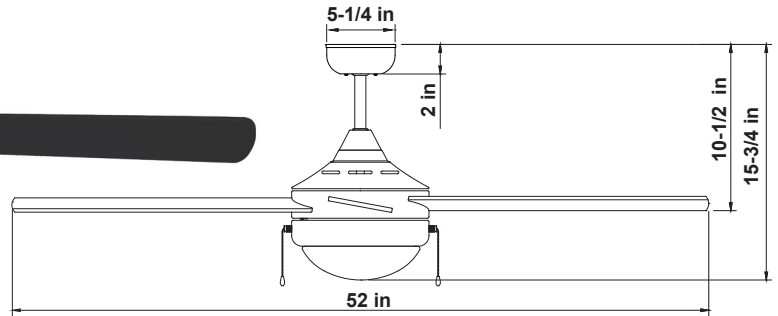

Project Name: _____

Note: _____

Type: _____

15 3/4" (H) x 52" (W)

The WFL Ceiling Fan & Light is the perfect combination of style and functionality for any room. With its sleek and modern design, it adds a touch of elegance to your space while providing efficient cooling and illumination. Key features include: