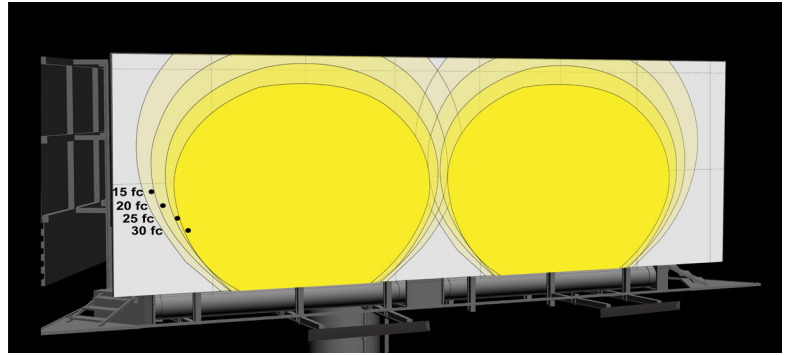

Billboard Size: 10.5'x 36' Mounting Distance: 6'

Other Views:

Front View

Back View

Performance Table: LOHB-4FT

MODEL NO.	Wattage	Voltage	Lumens	Color Temp.	BUG Rating	LPW
LOHB-4FT-120W-30K	120W	120-277V	15300LM	3000K	B4-U0-G1	125
LOHB-4FT-120W-40K			15500LM	4000K		
LOHB-4FT-120W-50K			15600LM	5000K		

Sample Ordering

Model   **Size**   **Watt**   **Color Temp.**
 - - -

30K = 3000K
40K = 4000K
50K = 5000K

Accessories:

Blank = No Option For Accessories
LOHB-C= Surface/Ceiling mounting conversion Bracket, (set of 2)

ACCESSORIES: