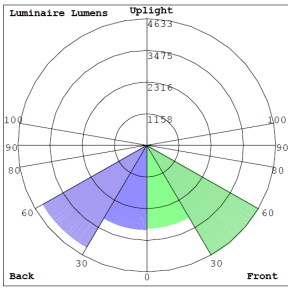

Photometrics: LOHB-4FT

BUG Rating: B4-U0-G1