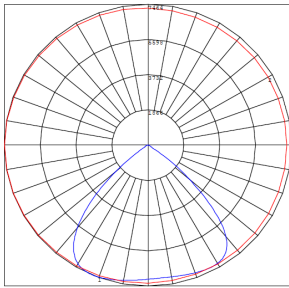

Photometrics: LOHB-4FT

BUG Rating: B4-U0-G1