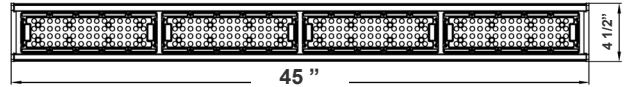

# LOHB SERIES OUTDOOR LIGHTING

LOHB-4FT-120W-30K  
LOHB-4FT-120W-40K  
LOHB-4FT-120W-50K

Selection:

Customer Name: \_\_\_\_\_

Project Name: \_\_\_\_\_

Note: \_\_\_\_\_

Type: \_\_\_\_\_

45"(L) x 3"(H) x 4 1/2"(W)