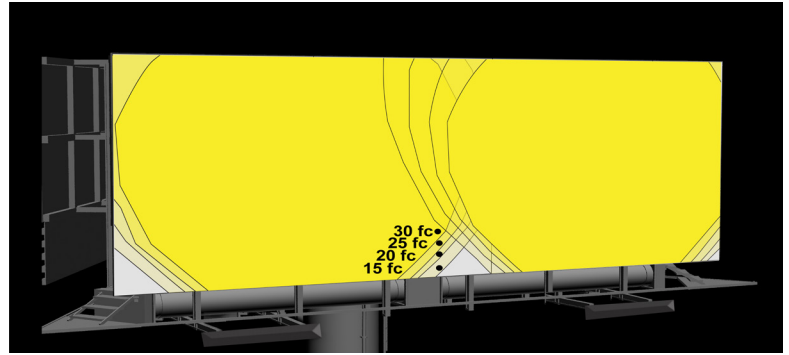

Billboard Size: 5' x 17.5' Mounting Distance: 6'

Other Views:

Front View