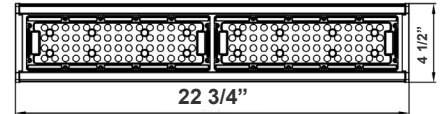

# LOHB SERIES OUTDOOR LIGHTING

LOHB-2FT-50W-30K  
LOHB-2FT-50W-40K  
LOHB-2FT-50W-50K

Customer Name: \_\_\_\_\_

Project Name: \_\_\_\_\_

Note: \_\_\_\_\_ Type: \_\_\_\_\_

Selection:

22 3/4"(L) x 3"(H) x 4 1/2"(W)