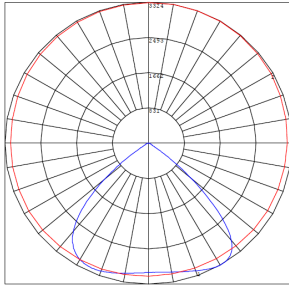

Photometrics: LOHB-2FT

BUG Rating: B3-U0-G0