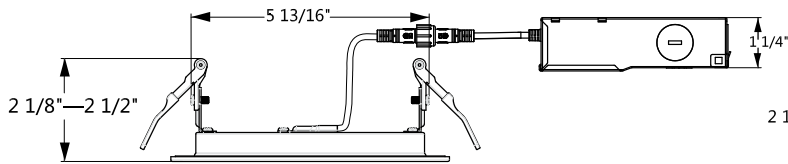

Fire Rated Slim Downlight Dimensions

FRSDL-3-CS-ST-120V

FRSDL-3-CS-BT-120V

FRSDL-4-CS-ST-120V

FRSDL-4-CS-BT-120V

Fire Rated Slim Downlight Dimensions

FRSDL-6-CS-ST-120V

FRSDL-6-CS-BT-120V