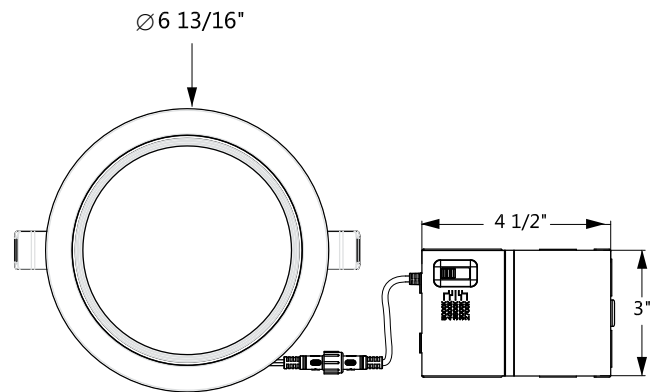

Fire Rated Slim Downlight Dimensions

FRSDL-3-CS-ST-120V

FRSDL-3-CS-BT-120V

FRSDL-4-CS-ST-120V

FRSDL-4-CS-BT-120V

Fire Rated Slim Downlight Dimensions

FRSDL-6-CS-ST-120V

FRSDL-6-CS-BT-120V