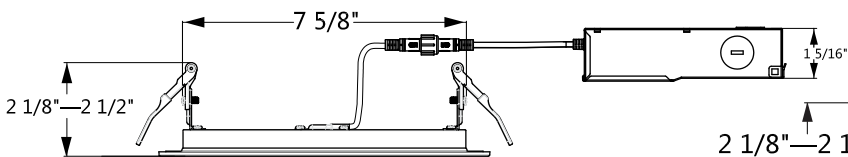

FRSDL-8-CS-BT-120V

FRSDL-8-CS-ST-120V