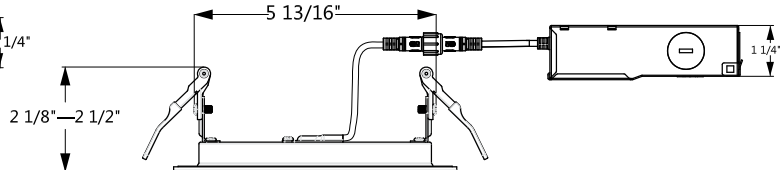

Fire Rated Slim Downlight Dimensions

FRSDL-3-CS-ST-120V

FRSDL-3-CS-BT-120V

FRSDL-4-CS-ST-120V

FRSDL-4-CS-BT-120V

Fire Rated Slim Downlight Dimensions

FRSDL-6-CS-ST-120V

FRSDL-6-CS-BT-120V