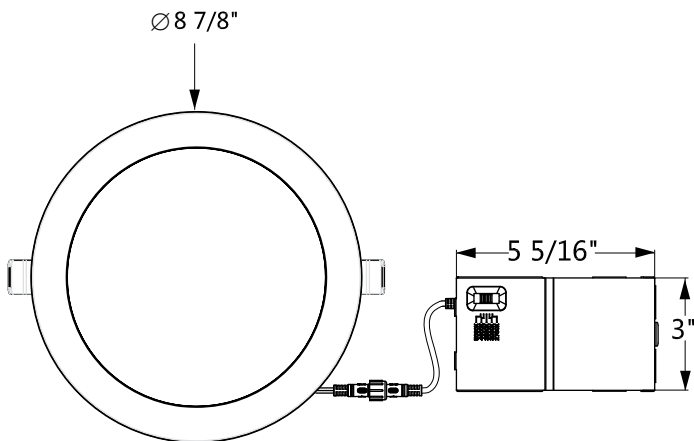

FRSDL-8-CS-ST-120V