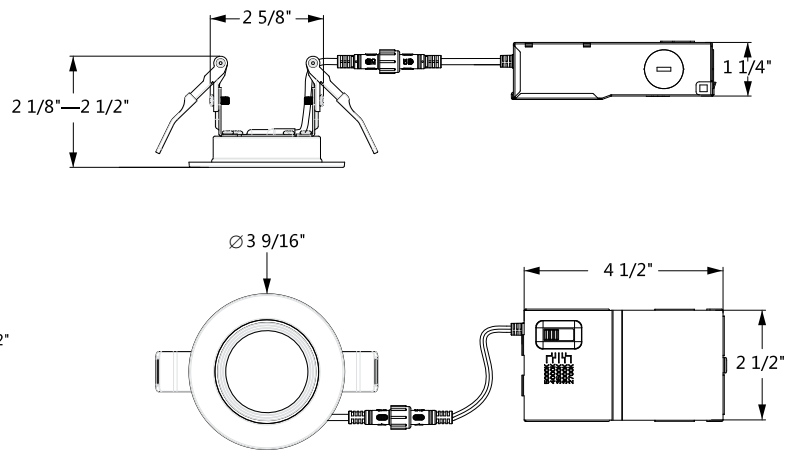

Fire Rated Slim Downlight Dimensions

FRSDL-3-CS-ST-120V

FRSDL-3-CS-BT-120V

FRSDL-4-CS-ST-120V

FRSDL-4-CS-BT-120V

Fire Rated Slim Downlight Dimensions

FRSDL-6-CS-ST-120V

FRSDL-6-CS-BT-120V