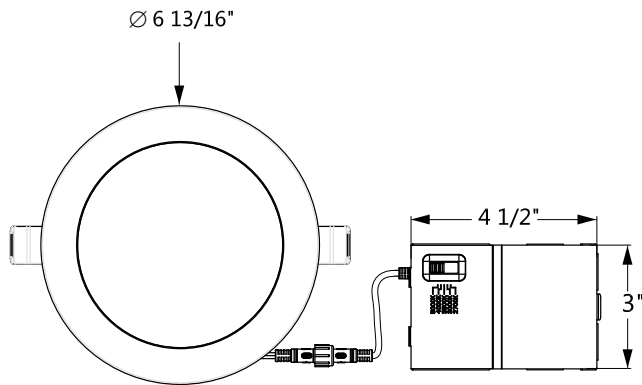

Fire Rated Slim Downlight Dimensions

FRSDL-3-CS-ST-120V

FRSDL-3-CS-BT-120V

FRSDL-4-CS-ST-120V

FRSDL-4-CS-BT-120V

Fire Rated Slim Downlight Dimensions

FRSDL-6-CS-ST-120V

FRSDL-6-CS-BT-120V