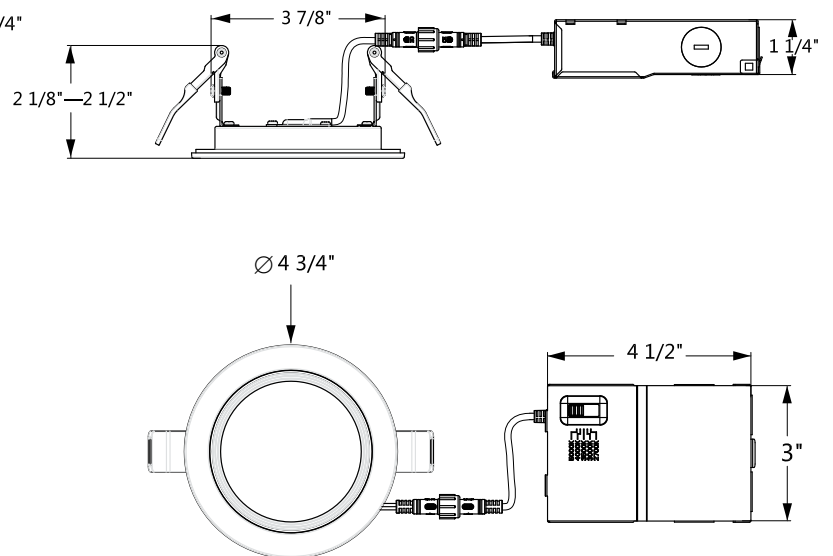

Fire Rated Slim Downlight Dimensions

FRSDL-3-CS-ST-120V

FRSDL-3-CS-BT-120V

FRSDL-4-CS-ST-120V

FRSDL-4-CS-BT-120V

Fire Rated Slim Downlight Dimensions

FRSDL-6-CS-ST-120V

FRSDL-6-CS-BT-120V