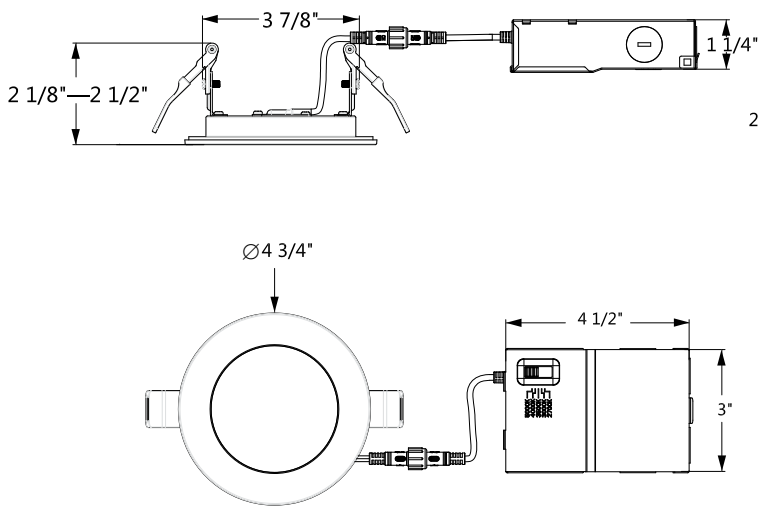

Fire Rated Slim Downlight Dimensions

FRSDL-3-CS-ST-120V

FRSDL-3-CS-BT-120V

FRSDL-4-CS-ST-120V

FRSDL-4-CS-BT-120V

Fire Rated Slim Downlight Dimensions

FRSDL-6-CS-ST-120V

FRSDL-6-CS-BT-120V