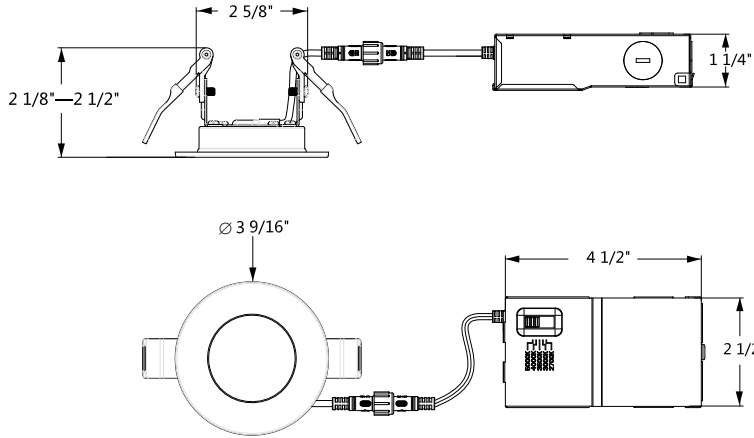

FRSDL-3-CS-BT-120V

Fire Rated Slim Downlight Dimensions

FRSDL-3-CS-ST-120V