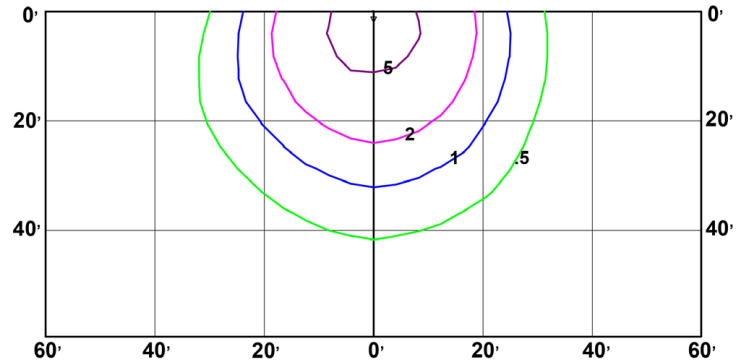

* Default setting is highest wattage and 5000k

WallMax Compact Open Face Series

Dimensions

ISOFOOTCANDLE:

Each gridline represents one mounting height.
 For mounting heights other than noted multiply FC by the below factor.

$$\text{Factor} = \frac{(\text{Chart's Mtg Height})^2}{(\text{Actual Mtg Height})^2}$$

LEGEND

- 0.5 fc
- 1 fc
- 2 fc
- 5 fc

Layouts based on 3000K. Results are 3-5% more for 4000/5000K. Consult IES file for more precise calculations.

29W fc at 12' mtg height

40W fc at 16' mtg height

60W fc at 20' mtg height

80W fc at 25' mtg height

120W fc at 30' mtg height

WallMax Compact Open Face Series

Dimensions

29W-80W