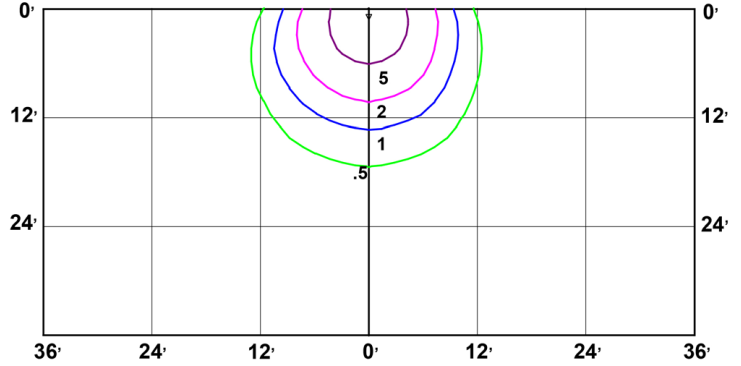

Specifications:

	WCF29	WCF40	WCF60	WCF80	WCF120
Nominal Wattage (W)	29	40/35/28	60/50/40	80/70/60	120/100/80
Output (lm)	4,450-4,730	6,210-6,580	8,620-9,470	11,940-12,840	17,470-18,470
Efficacy (lm/W)	150-159	145-154	143-158	144-160	140-153
CCT	Selectable between 3/4/5K				
CRI	>80				
Dimming	0-10V				
Power Factor	>.90				
Input Voltage	120-277V				
Surge Protection	6kV				
Equivalency	150W	175W	250W	300/320W	400W
Lumen Maintenance (L70)	>100,000 hrs				
Housing	Die cast aluminum with corrosion resistant polyester powder paint finish				
Lens	Impact resistant prismatic borrosilicate glass				
Listings	UL, FCC, DLC 5.1 Premium				
Environment	Wet Locations and IP65				
Warranty	5 years (see link for details)				

* Default setting is highest wattage and 5000k

WallMax Compact Open Face Series

Dimensions

ISOFOOTCANDLE:

Each gridline represents one mounting height.
 For mounting heights other than noted multiply FC by the below factor.

$$\text{Factor} = \frac{(\text{Chart's Mtg Height})^2}{(\text{Actual Mtg Height})^2}$$

LEGEND

- 0.5 fc
- 1 fc
- 2 fc
- 5 fc

Layouts based on 3000K. Results are 3-5% more for 4000/5000K. Consult IES file for more precise calculations.