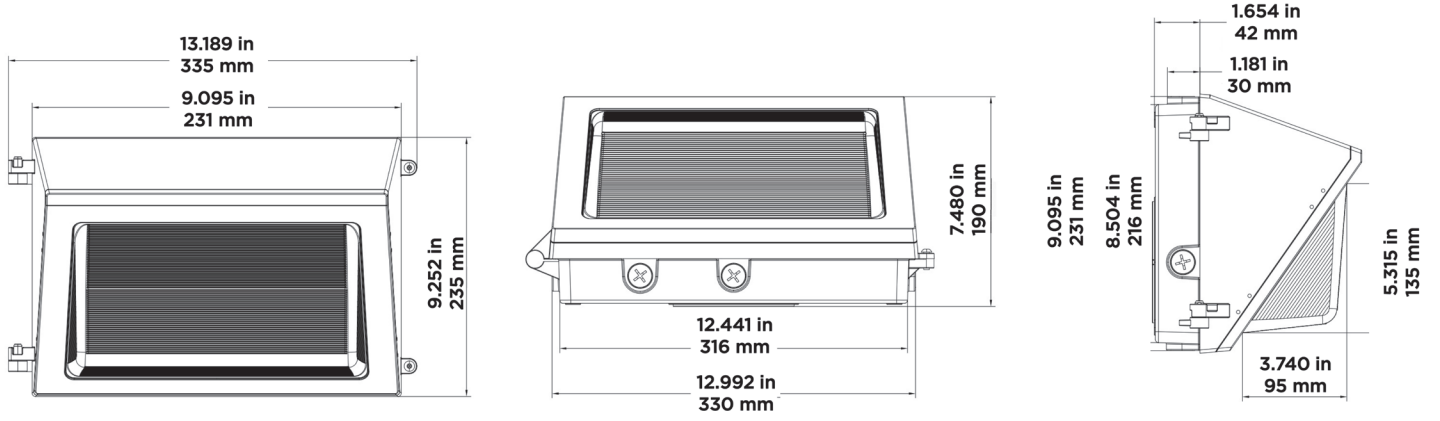

* Default setting is highest wattage and 5000k

WallMax Compact Open Face Series

Dimensions

ISOFOOTCANDLE:

Each gridline represents one mounting height.
 For mounting heights other than noted multiply FC by the below factor.

$$\text{Factor} = \frac{(\text{Chart's Mtg Height})^2}{(\text{Actual Mtg Height})^2}$$

LEGEND

- 0.5 fc
- 1 fc
- 2 fc
- 5 fc

Layouts based on 3000K. Results are 3-5% more for 4000/5000K. Consult IES file for more precise calculations.

29W fc at 12' mtg height

40W fc at 16' mtg height

60W fc at 20' mtg height

80W fc at 25' mtg height

120W fc at 30' mtg height

WallMax Compact Open Face Series

Dimensions

29W-80W