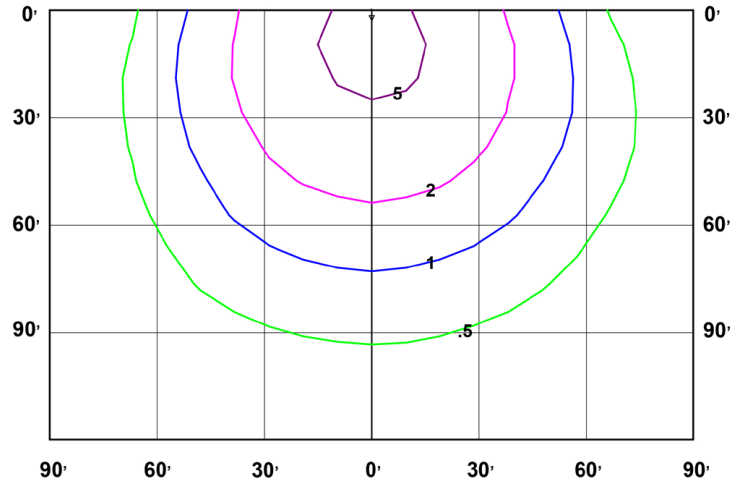

* Default setting is highest wattage and 5000k

WallMax Compact Open Face Series

Dimensions

ISOFOOTCANDLE:

Each gridline represents one mounting height.
 For mounting heights other than noted multiply FC by the below factor.

$$\text{Factor} = \frac{(\text{Chart's Mtg Height})^2}{(\text{Actual Mtg Height})^2}$$

LEGEND

- 0.5 fc
- 1 fc
- 2 fc
- 5 fc

Layouts based on 3000K. Results are 3-5% more for 4000/5000K. Consult IES file for more precise calculations.

29W fc at 12' mtg height

40W fc at 16' mtg height

60W fc at 20' mtg height

80W fc at 25' mtg height

120W fc at 30' mtg height

WallMax Compact Open Face Series

Dimensions

29W-80W