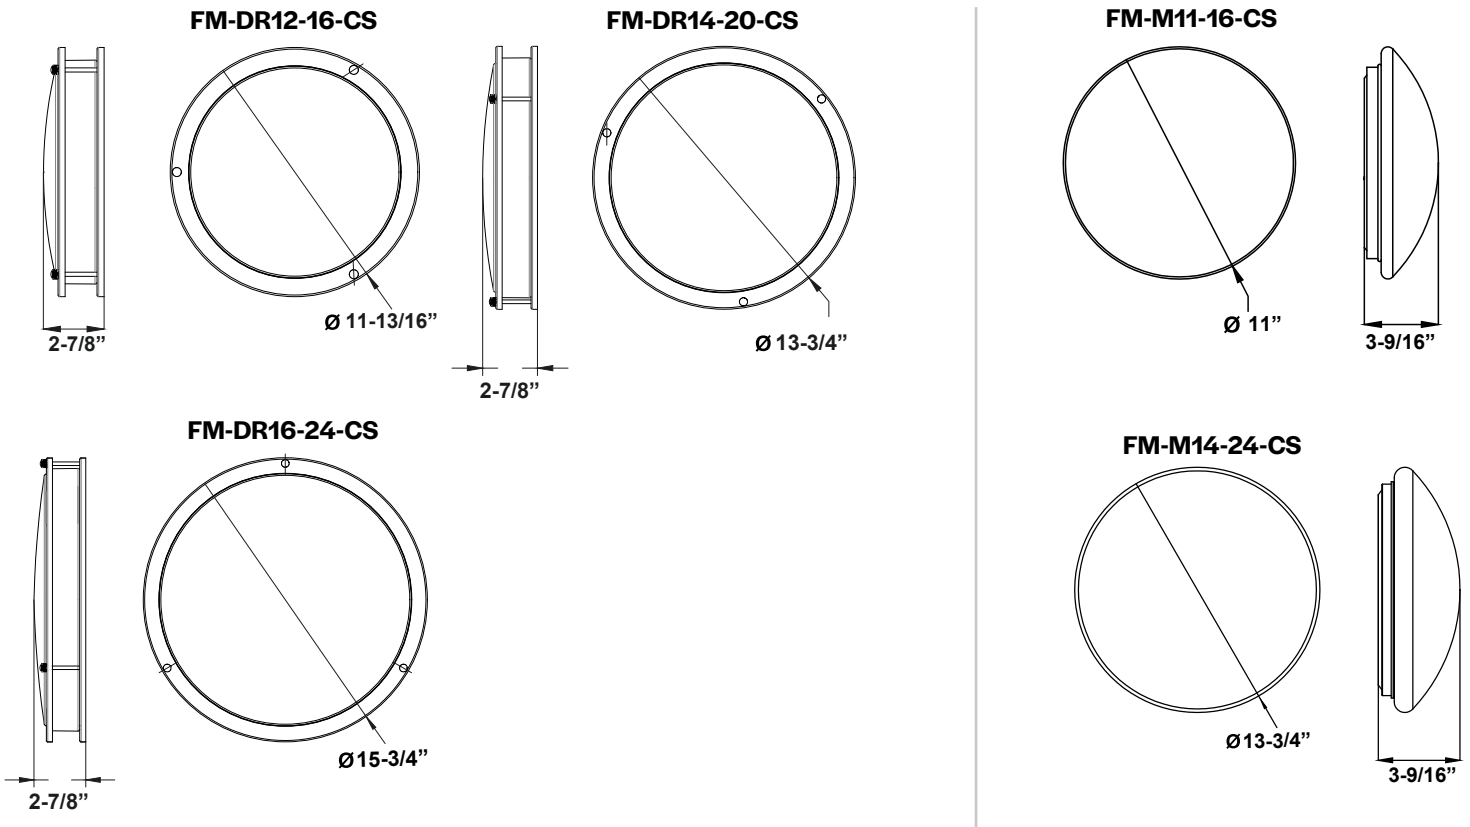

## Product Description

Ordering Logic EX: FM-DR-16-20-CS

Series	Design	Product Size	Wattage	CCT
FM = Flushmount	DR = Double Ring M = Mushroom	12 = 12 inch 14 = 14 inch 16 = 16 inch 11 = 11 inch	16 = 16W 20 = 20W 24 = 24W	CS = Color Selectable 2700K/3000K/3500K/ 4000K/5000K

## Ordering Information

Product SKU	Product Code	Product Description
90260	FM-DR12-16-CS	ProLED Select Flush Mount Double Ring 12" 16W Selectable CCT 120V Dimmable
90261	FM-DR14-20-CS	ProLED Select Flush Mount Double Ring 14" 20W Selectable CCT 120V Dimmable
90262	FM-DR16-24-CS	ProLED Select Flush Mount Double Ring 16" 24W Selectable CCT 120V Dimmable
90263	FM-M11-16-CS	ProLED Select Flush Mount Mushroom 11" 16W Selectable CCT 120V Dimmable
90264	FM-M14-24-CS	ProLED Select Flush Mount Mushroom 14" 24W Selectable CCT 120V Dimmable

### Dimensions