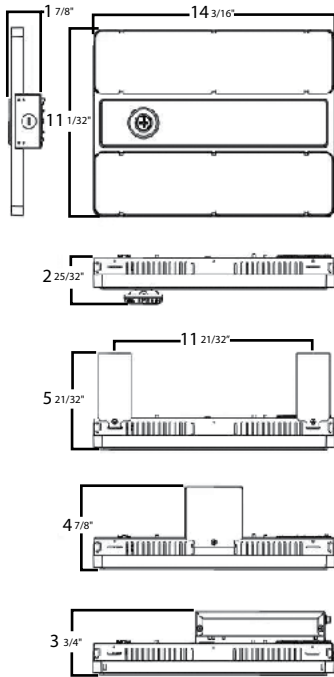

ProLED Select Compact Linear High Bay Series

Dimensions

CLHB-1