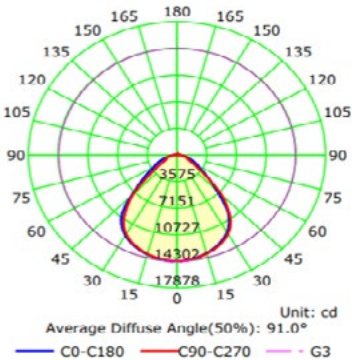

CLHB-3-WS-CS-U 5000K		
ZONE	LUMENS	% LAMP LUMENS
(0°-30°)	5588	18
(30°-60°)	7881	25.4
(60°-80°)	1678	5.4
(80°-90°)	241	0.8
(0°-30°)	5598	18
(30°-60°)	7883	25.4
(60°-80°)	1668	5.4
(80°-90°)	229	0.7
(90°-100°)	11	0
(100°-180°)	246	0.8