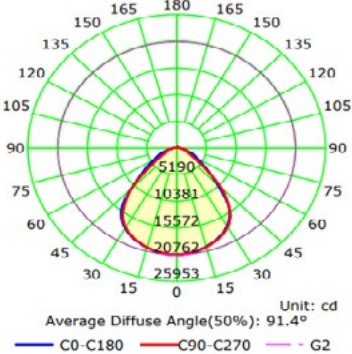

CLHB-4-WS-CS-U 5000K		
ZONE	LUMENS	% LAMP LUMENS
(0°-30°)	8107	17.9
(30°-60°)	11504	25.4
(60°-80°)	2410	5.3
(80°-90°)	325	0.7
(0°-30°)	8124	18
(30°-60°)	11626	25.7
(60°-80°)	2438	5.4
(80°-90°)	339	0.7
(90°-100°)	16	0
(100°-180°)	350	0.8

*For complete photometry/IES files, please contact the factory. For all IES files please visit halcolighting.com