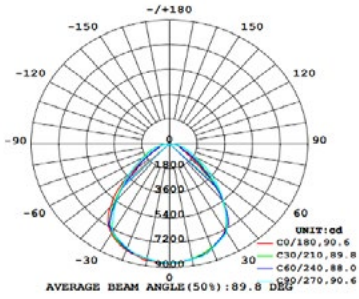

Specifications Table

	CLHB-1-WS-CS-U	CLHB-2-WS-CS-U	CLHB-3-WS-CS-U	CLHB-4-WS-CS-U
Nominal Wattage	90W, 110W or 130W Selectable	140W, 150W or 165W Selectable	180W, 200W or 220W Selectable	240W, 280W or 320W Selectable
Delivered Lumens	12,010-17,588 Lumens	19,859-23,736 Lumens	24,540-31,023 Lumens	32,450-45,237 Lumens
Efficacy (lm/W)	134-137 LPW	141-143 LPW	140-143 LPW	140-143 LPW
CCT	4000K/ 5000K Selectable			
CRI	80+			
L70 Lifetime (hrs)	50,000			
Voltage	120-277VAC			
Power Factor	>0.9			
Dimming	0-10V			
Housing Material	Die-cast Aluminum with Powder Coated Finish			
Lens	Acrylic			
Operating Temperature	-40°-50° C			
BUG	B4 U3 G2	B4 U5 G1	B5 U5 G1	5 U5 G2
Listings	UL, cUL, DLC 5.1 Premium			
Environment	Environmental Rating IP20, UL Damp Location Rating			
Weight	5.73 lbs	6.83 lbs	9.26 lbs	10.14 lbs
Warranty	5 Years Standard			

Performance Table

Product Code	Selectable Wattage	4000K		5000K	
		Lumen(lm)	Efficacy(lm/W)	Lumen(lm)	Efficacy(lm/W)
CLHB-1-WS-CS-U	70W	9590	137	9870	141
	90W	12240	136	12600	140
	130W	17420	134	18330	141
CLHB-2-WS-CS-U	140W	20020	143	20160	144
	150W	21150	141	21450	143
	165W	23265	141	23595	143
CLHB-3-WS-CS-U	180W	25740	143	26100	145
	200W	28200	141	28800	144
	220W	30800	140	30580	139
CLHB-4-WS-CS-U	240W	34800	145	35040	146
	280W	39200	140	40040	143
	320W	44800	140	44480	139

Luminous Intensity Distribution Curve

CLHB-1-WS-CS-U 5000K		
ZONE	LUMENS	% LAMP LUMENS
(0°-30°)	2917	19.6
(30°-60°)	3376	22.7
(60°-80°)	742	5
(80°-90°)	102	0.7
(0°-30°)	2968	19.9
(30°-60°)	3706	24.9
(60°-80°)	804	5.4
(80°-90°)	138	0.9
(90°-100°)	7	0
(100°-180°)	122	0.8