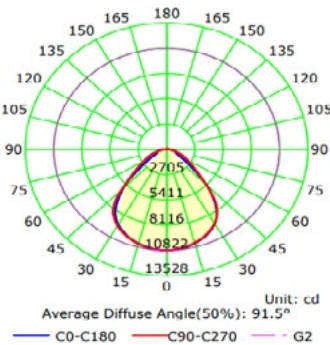

Specifications Table

	CLHB-1-WS-CS-U	CLHB-2-WS-CS-U	CLHB-3-WS-CS-U	CLHB-4-WS-CS-U
Nominal Wattage	90W, 110W or 130W Selectable	140W, 150W or 165W Selectable	180W, 200W or 220W Selectable	240W, 280W or 320W Selectable
Delivered Lumens	12,010-17,588 Lumens	19,859-23,736 Lumens	24,540-31,023 Lumens	32,450-45,237 Lumens
Efficacy (lm/W)	134-137 LPW	141-143 LPW	140-143 LPW	140-143 LPW
CCT	4000K/ 5000K Selectable			
CRI	80+			
L70 Lifetime (hrs)	50,000			
Voltage	120-277VAC			
Power Factor	>0.9			
Dimming	0-10V			
Housing Material	Die-cast Aluminum with Powder Coated Finish			
Lens	Acrylic			
Operating Temperature	-40°-50° C			
BUG	B4 U3 G2	B4 U5 G1	B5 U5 G1	5 U5 G2
Listings	UL, cUL, DLC 5.1 Premium			
Environment	Environmental Rating IP20, UL Damp Location Rating			
Weight	5.73 lbs	6.83 lbs	9.26 lbs	10.14 lbs
Warranty	5 Years Standard			

Performance Table

Product Code	Selectable Wattage	4000K		5000K	
		Lumen(lm)	Efficacy(lm/W)	Lumen(lm)	Efficacy(lm/W)
CLHB-1-WS-CS-U	70W	9590	137	9870	141
	90W	12240	136	12600	140
	130W	17420	134	18330	141
CLHB-2-WS-CS-U	140W	20020	143	20160	144
	150W	21150	141	21450	143
	165W	23265	141	23595	143
CLHB-3-WS-CS-U	180W	25740	143	26100	145
	200W	28200	141	28800	144
	220W	30800	140	30580	139
CLHB-4-WS-CS-U	240W	34800	145	35040	146
	280W	39200	140	40040	143
	320W	44800	140	44480	139

Luminous Intensity Distribution Curve

CLHB-1-WS-CS-U 5000K		
ZONE	LUMENS	% LAMP LUMENS
(0°-30°)	2917	19.6
(30°-60°)	3376	22.7
(60°-80°)	742	5
(80°-90°)	102	0.7
(0°-30°)	2968	19.9
(30°-60°)	3706	24.9
(60°-80°)	804	5.4
(80°-90°)	138	0.9
(90°-100°)	7	0
(100°-180°)	122	0.8