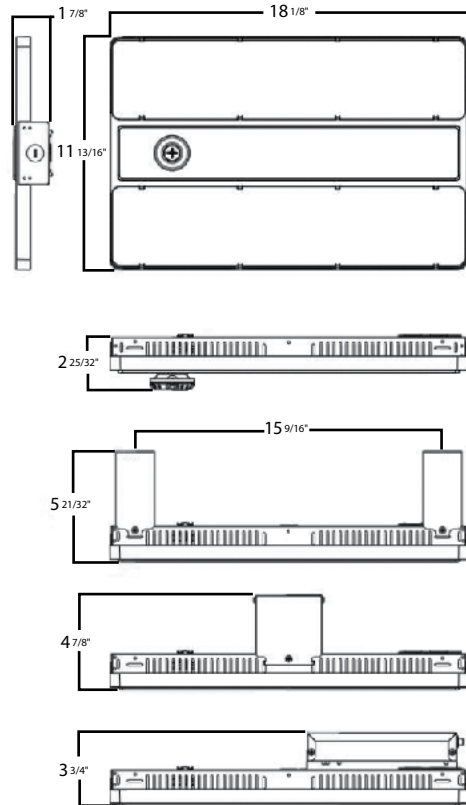

CLHB-4

CLHB-2