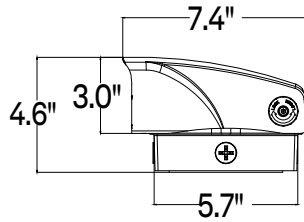

ProLED Select Adjustable Wallpack Dimensions

15-30 Watt AWP