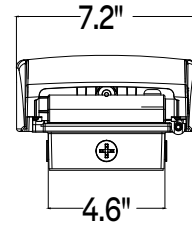

ProLED Select Adjustable Wallpack Dimensions

15-30 Watt AWP