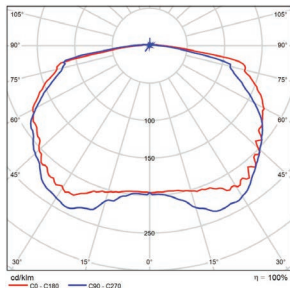

**60SW- 10"x10"**  
5.51-lbs

**100SW-13"x13"**  
7.72-lbs

**60SW with Frosted Lens Cover (P10125)**

**60SW with Drop Lens (P10126)**

PHOTOMETRICS CHART

60 Watt  
DLC Premium

	Center Beam Fc	Beam Width
2.5R	300 fc	14.3 ft 12.6 ft
5.0R	75.1 fc	28.6 ft 25.3 ft
7.5R	33.4 fc	42.9 ft 37.9 ft
10.0R	18.8 fc	57.1 ft 50.5 ft
12.5R	12.0 fc	71.4 ft 63.1 ft
15.0R	8.35 fc	85.7 ft 75.8 ft

■ Vert. Spread: 141.4°  
■ Horiz. Spread: 136.8°

60 Watt  
10" Canopy + P10125 Frosted Lens

	Center Beam Fc	Beam Width
2.5R	314 fc	8.4 ft 8.5 ft
5.0R	78.5 fc	16.9 ft 17.0 ft
7.5R	34.9 fc	25.3 ft 25.5 ft
10.0R	19.6 fc	33.7 ft 33.9 ft
12.5R	12.6 fc	42.2 ft 42.4 ft
15.0R	8.72 fc	50.6 ft 50.9 ft

■ Vert. Spread: 118.7°  
■ Horiz. Spread: 119.0°

60 Watt  
10" Canopy + P10126 Drop Lens

	Center Beam Fc	Beam Width
2.5R	319 fc	5.6 ft 5.5 ft
5.0R	79.8 fc	11.3 ft 11.1 ft
7.5R	35.4 fc	16.9 ft 16.6 ft
10.0R	19.9 fc	22.5 ft 22.1 ft
12.5R	12.8 fc	28.2 ft 27.7 ft
15.0R	8.86 fc	33.8 ft 33.2 ft

■ Vert. Spread: 96.9°  
■ Horiz. Spread: 95.8°

100 Watt  
DLC Premium

	Center Beam Fc	Beam Width
2.5R	374 fc	19.0 ft 16.4 ft
5.0R	93.5 fc	37.9 ft 32.8 ft
7.5R	41.6 fc	56.9 ft 49.2 ft
10.0R	23.4 fc	75.9 ft 65.6 ft
12.5R	15.0 fc	94.9 ft 82.0 ft
15.0R	10.4 fc	113.8 ft 98.4 ft