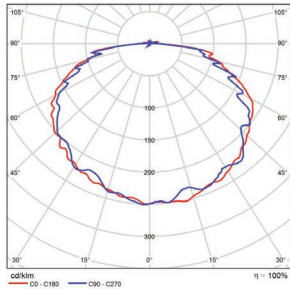

**60SW- 10"x10"**  
5.51-lbs

**100SW-13"x13"**  
7.72-lbs

**60SW with Frosted Lens Cover (P10125)**

**60SW with Drop Lens (P10126)**

PHOTOMETRICS CHART

60 Watt  
DLC Premium

	Center Beam Fc	Beam Width
2.5R	300 fc	14.3 ft 12.6 ft
5.0R	75.1 fc	28.6 ft 25.3 ft
7.5R	33.4 fc	42.9 ft 37.9 ft
10.0R	18.8 fc	57.1 ft 50.5 ft
12.5R	12.0 fc	71.4 ft 63.1 ft
15.0R	8.35 fc	85.7 ft 75.8 ft

■ Vert. Spread: 141.4°  
■ Horiz. Spread: 136.8°

60 Watt  
10" Canopy + P10125 Frosted Lens

	Center Beam Fc	Beam Width
2.5R	314 fc	8.4 ft 8.5 ft
5.0R	78.5 fc	16.9 ft 17.0 ft
7.5R	34.9 fc	25.3 ft 25.5 ft
10.0R	19.6 fc	33.7 ft 33.9 ft
12.5R	12.6 fc	42.2 ft 42.4 ft
15.0R	8.72 fc	50.6 ft 50.9 ft