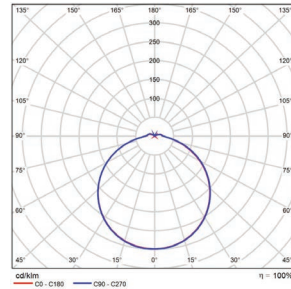

**60SW- 10"x10"**  
5.51-lbs

**100SW-13"x13"**  
7.72-lbs

**60SW with Frosted Lens Cover (P10125)**

**60SW with Drop Lens (P10126)**

PHOTOMETRICS CHART

60 Watt  
DLC Premium

	Center Beam Fc	Beam Width
2.5R	300 fc	14.3 ft 12.6 ft
5.0R	75.1 fc	28.6 ft 25.3 ft
7.5R	33.4 fc	42.9 ft 37.9 ft
10.0R	18.8 fc	57.1 ft 50.5 ft
12.5R	12.0 fc	71.4 ft 63.1 ft
15.0R	8.35 fc	85.7 ft 75.8 ft

■ Vert. Spread: 141.4°  
■ Horiz. Spread: 136.8°

60 Watt  
10" Canopy + P10125 Frosted Lens

	Center Beam Fc	Beam Width
2.5R	314 fc	8.4 ft 8.5 ft
5.0R	78.5 fc	16.9 ft 17.0 ft
7.5R	34.9 fc	25.3 ft 25.5 ft
10.0R	19.6 fc	33.7 ft 33.9 ft
12.5R	12.6 fc	42.2 ft 42.4 ft
15.0R	8.72 fc	50.6 ft 50.9 ft