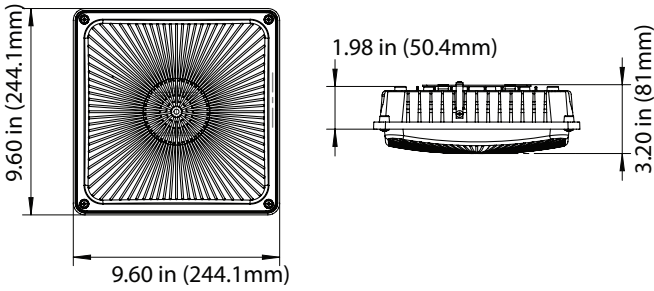

#### Surge Protector

P10389 SPD-L-10KV-277  
(Surge Protection 10KV 120-277V)

P10390 SPD-L-20KV-277  
(Surge Protection 20KV 120-277V)

P10391 SPD-L-20KV-480  
(Surge Protection 20KV 347-480V)

**DIMENSIONS**

**60SW- 10"x10"**  
5.51-lbs

**100SW-13"x13"**  
7.72-lbs

**60SW with Frosted Lens Cover (P10125)**

**60SW with Drop Lens (P10126)**

PHOTOMETRICS CHART

60 Watt  
DLC Premium

	Center Beam Fc	Beam Width
2.5R	300 fc	14.3 ft 12.6 ft
5.0R	75.1 fc	28.6 ft 25.3 ft
7.5R	33.4 fc	42.9 ft 37.9 ft
10.0R	18.8 fc	57.1 ft 50.5 ft
12.5R	12.0 fc	71.4 ft 63.1 ft
15.0R	8.35 fc	85.7 ft 75.8 ft