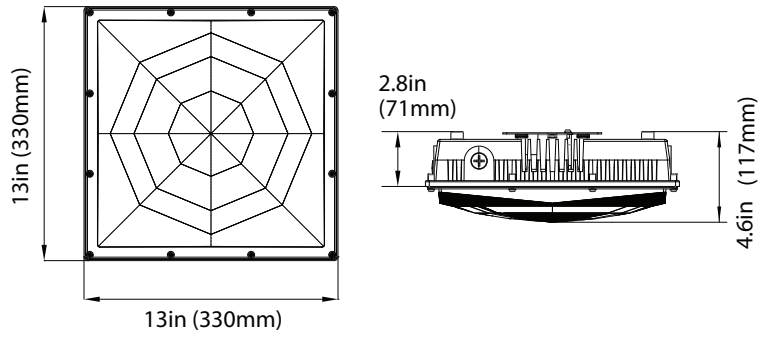

**60SW- 10"x10"**  
5.51-lbs

**100SW-13"x13"**  
7.72-lbs

**60SW with Frosted Lens Cover (P10125)**

**60SW with Drop Lens (P10126)**

PHOTOMETRICS CHART

60 Watt  
DLC Premium

	Center Beam Fc	Beam Width
2.5R	300 fc	14.3 ft 12.6 ft
5.0R	75.1 fc	28.6 ft 25.3 ft
7.5R	33.4 fc	42.9 ft 37.9 ft
10.0R	18.8 fc	57.1 ft 50.5 ft
12.5R	12.0 fc	71.4 ft 63.1 ft
15.0R	8.35 fc	85.7 ft 75.8 ft