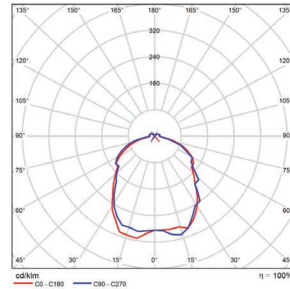

**60SW- 10"x10"**  
5.51-lbs

**100SW-13"x13"**  
7.72-lbs

**60SW with Frosted Lens Cover (P10125)**

**60SW with Drop Lens (P10126)**

PHOTOMETRICS CHART

60 Watt  
DLC Premium

	Center Beam Fc	Beam Width
2.5R	300 fc	14.3 ft 12.6 ft
5.0R	75.1 fc	28.6 ft 25.3 ft
7.5R	33.4 fc	42.9 ft 37.9 ft
10.0R	18.8 fc	57.1 ft 50.5 ft
12.5R	12.0 fc	71.4 ft 63.1 ft
15.0R	8.35 fc	85.7 ft 75.8 ft

■ Vert. Spread: 141.4°  
■ Horiz. Spread: 136.8°

60 Watt  
10" Canopy + P10125 Frosted Lens

	Center Beam Fc	Beam Width
2.5R	314 fc	8.4 ft 8.5 ft
5.0R	78.5 fc	16.9 ft 17.0 ft
7.5R	34.9 fc	25.3 ft 25.5 ft
10.0R	19.6 fc	33.7 ft 33.9 ft
12.5R	12.6 fc	42.2 ft 42.4 ft
15.0R	8.72 fc	50.6 ft 50.9 ft

■ Vert. Spread: 118.7°  
■ Horiz. Spread: 119.0°

60 Watt  
10" Canopy + P10126 Drop Lens

	Center Beam Fc	Beam Width
2.5R	319 fc	5.6 ft 5.5 ft
5.0R	79.8 fc	11.3 ft 11.1 ft
7.5R	35.4 fc	16.9 ft 16.6 ft
10.0R	19.9 fc	22.5 ft 22.1 ft
12.5R	12.8 fc	28.2 ft 27.7 ft
15.0R	8.86 fc	33.8 ft 33.2 ft

■ Vert. Spread: 96.9°  
■ Horiz. Spread: 95.8°

100 Watt  
DLC Premium

	Center Beam Fc	Beam Width
2.5R	374 fc	19.0 ft 16.4 ft
5.0R	93.5 fc	37.9 ft 32.8 ft
7.5R	41.6 fc	56.9 ft 49.2 ft
10.0R	23.4 fc	75.9 ft 65.6 ft
12.5R	15.0 fc	94.9 ft 82.0 ft
15.0R	10.4 fc	113.8 ft 98.4 ft