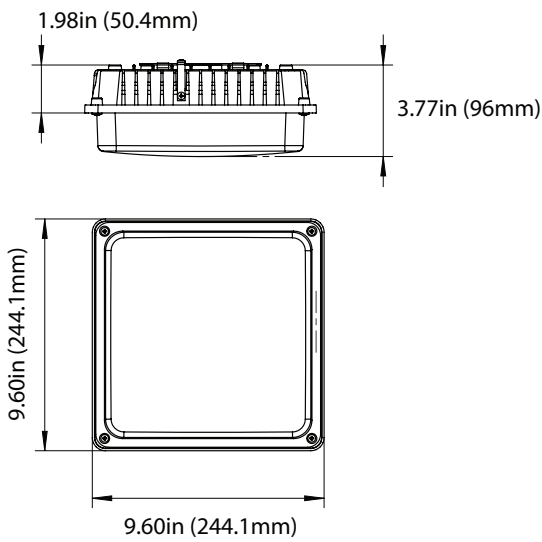

#### Surge Protector

P10389 SPD-L-10KV-277  
(Surge Protection 10KV 120-277V)

P10390 SPD-L-20KV-277  
(Surge Protection 20KV 120-277V)

P10391 SPD-L-20KV-480  
(Surge Protection 20KV 347-480V)

**DIMENSIONS**

**60SW- 10"x10"**  
5.51-lbs

**100SW-13"x13"**  
7.72-lbs

**60SW with Frosted Lens Cover (P10125)**

**60SW with Drop Lens (P10126)**

PHOTOMETRICS CHART

60 Watt  
DLC Premium

	Center Beam Fc	Beam Width
2.5R	300 fc	14.3 ft 12.6 ft
5.0R	75.1 fc	28.6 ft 25.3 ft
7.5R	33.4 fc	42.9 ft 37.9 ft
10.0R	18.8 fc	57.1 ft 50.5 ft
12.5R	12.0 fc	71.4 ft 63.1 ft
15.0R	8.35 fc	85.7 ft 75.8 ft