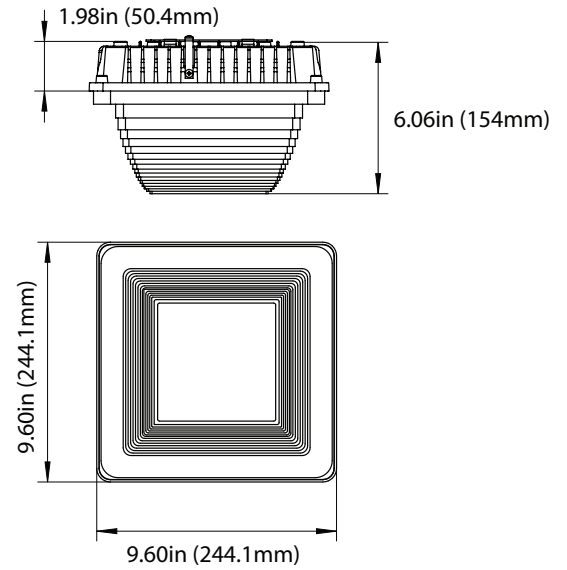

**60SW- 10"x10"**  
5.51-lbs

**100SW-13"x13"**  
7.72-lbs

**60SW with Frosted Lens Cover (P10125)**

**60SW with Drop Lens (P10126)**

PHOTOMETRICS CHART

60 Watt  
DLC Premium

	Center Beam Fc	Beam Width
2.5R	300 fc	14.3 ft 12.6 ft
5.0R	75.1 fc	28.6 ft 25.3 ft
7.5R	33.4 fc	42.9 ft 37.9 ft
10.0R	18.8 fc	57.1 ft 50.5 ft
12.5R	12.0 fc	71.4 ft 63.1 ft
15.0R	8.35 fc	85.7 ft 75.8 ft

■ Vert. Spread: 141.4°  
■ Horiz. Spread: 136.8°

60 Watt  
10" Canopy + P10125 Frosted Lens

	Center Beam Fc	Beam Width
2.5R	314 fc	8.4 ft 8.5 ft
5.0R	78.5 fc	16.9 ft 17.0 ft
7.5R	34.9 fc	25.3 ft 25.5 ft
10.0R	19.6 fc	33.7 ft 33.9 ft
12.5R	12.6 fc	42.2 ft 42.4 ft
15.0R	8.72 fc	50.6 ft 50.9 ft