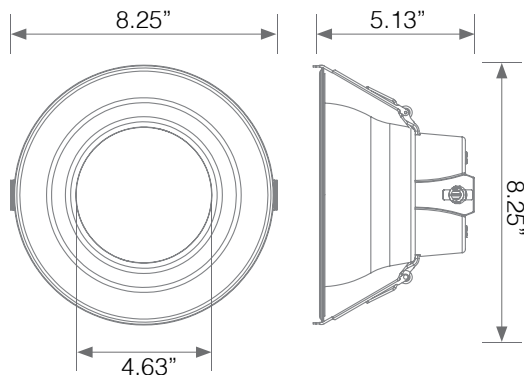

Beam Angle	Center Beam	CRI	Power Factor	Input Current	Base	Lamp Lifespan
90°	N/A	90+	0.9	0.15 A	Wire	50,000 Hrs.

Mechanical Specifications

Rating	Operational Temperature	Inner Box QTY.	Master Box QTY.	Dimensions(in.)	UPC Code
Wet Rated	-4°F - 104°F	1 pc	4 pcs	8.25"(ø) x 5.13"(H)	811174037361

Product Dimensions

Cut-Out Size