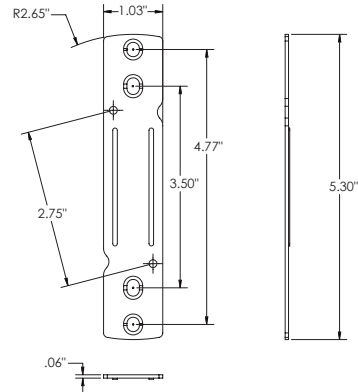

Canadian 4IN J-Box Bracket

JSBTADAPTR 4IN CNDA M50

* When ordering these junction boxes for Canada requires JSBTADAPTR 4IN CNDA M50.

Dimmer Compatibility

Forward Phase Dimmers	Reverse Phase Dimmers	Acuity Brands Dimmers
Lutron Maestro Rocker style 120V 600W/MACL-153M/ STCL-153	Lutron Diva ELV® single pole 120V 300W/DVELV-300P	Acuity SensorSwitch® Forward phase paddle dimmer/WPD WH
Lutron RadioRa 250W Resi Dimmer/RRD-PRO	Lutron Maestro ELV® single pole 120V 600W/MAELV-600	
Lutron Vive Wireless dimmer w/ neutral 120V 600W/MRF2S-6ND	Lutron Vive® Wireless Reverse-phase 120V 600W/MRF2S-6ELV	
Lutron Caseta Wireless in-wall 150W/PD-6WCL	Lutron Caseta® Reverse-Phase 120V 150W/PD-SNE	
Leviton SureSlide INC 3-way 120V 600W/6674-10W		
Leviton Illumatech® INC single pole 120V 600W/IPL06-10Z		

LIGHTING PERFORMANCE DATA DONNÉES SUR LE RENDEMENT DE L'ÉCLAIRAGE	
Light Appearance (CCT) Aspect de la lumière (CCT)	
2700K soft white | blanc doux	1217 lumens | 70 lumens per watt
3000K warm white | blanc chaud	1273 lumens | 74 lumens per watt
3500K neutral white | blanc neutre	1300 lumens | 75 lumens per watt
4000K cool white | blanc froid	1313 lumens | 76 lumens per watt
5000K daylight | blanc neutre	1326 lumens | 77 lumens per watt
Watts	17.2
Color Accuracy (CRI) Précision des couleurs (CRI)	90