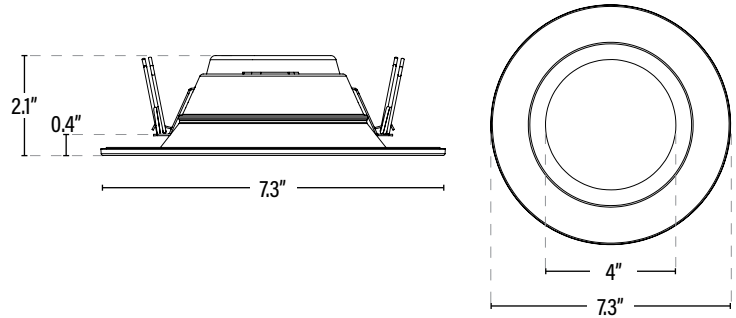

Item#: **92151**
LED 6" TONE-SELECT™ RETROFIT CAN

ITEM INFORMATION

DIMENSIONS (Inches)

Length (MOL)	2.1"
Width/Diameter (MOD)	7.3"
Net Weight (Lbs)	--

SUPPORTING DOCUMENTS (Grey = not available at this time.)

Product Sheet	VIEW
Install Instructions	VIEW
Dimmer Compatibility	VIEW
IES Download from Web Item	VIEW
LM79	VIEW
LM80	VIEW

PACKAGING

		UPC	DIMENSIONS (LxWxH)	GROSS WEIGHT (Lbs)
Master Carton	12	10811768023012	--	--
Individual Box	1	811768023015	7.6" x 2.4" x 7.6"	--
Country of Origin	China			
HS Tariff	8539.50.0010			