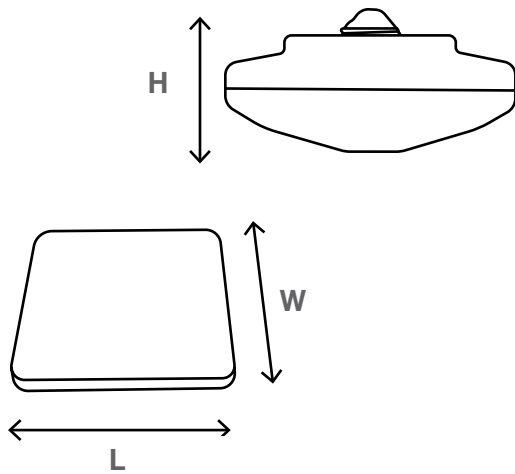

SIMPLY CONSERVE® 4.5" SQUARE CEILING LIGHT

L9-CLS4-40-120V

SPECIFICATIONS

CATALOG #	WATTS	CCT	LUMENS	EFFICACY	CRI	VOLTAGE	DIM
L9-CLS4-40-120V	9W	4000K	800	89 LPW	≥80	120V	No

DIMENSIONS

PRODUCT

PACKAGING