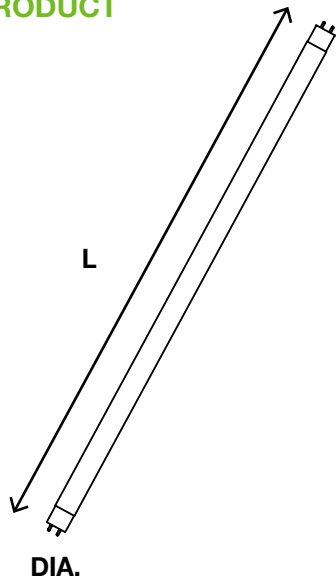

OVERVIEW

This LED T5 lamp is an easy plug-and-play solution to convert existing linear fluorescent fixtures to LED without any extra effort or re-wiring. Designed to deliver over 3,500 lumens, the lamp's construction provides safe installation utilizing the existing T5HO Program start electronic ballasts, minimizing maintenance and labor costs.

BEAM
ANGLE

50,000
HOURS

EASY TO
INSTALL

FLICKER-
FREE

TRUE
COLOR

ORDERING INFORMATION

CATALOG #	SOURCE	WATTAGE	LAMP TYPE	CCT
L25T5G40A	L = LED Linear	25 = 25W	T5 = T5 Tube	40 = 4000K
L25T5G50A	L = LED Linear	25 = 25W	T5 = T5 Tube	50 = 5000K

SPECIFICATIONS

L25T5G40A, L25T5G50A

CATALOG #	WATTS	CCT	LUMENS	EFFICACY	CRI	VOLTAGE	DIM
L25T5G40A	25W	4000K	3500	125 LPW	>80	120-277V	No
L25T5G50A	25W	5000K	3500	125 LPW	>80	120-277V	No

DIMENSIONS

PRODUCT