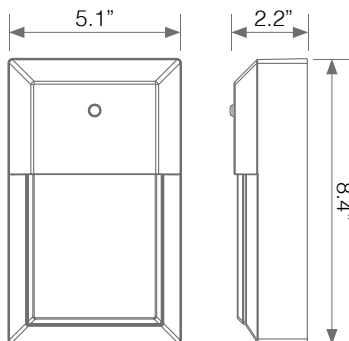

Photocell

Integrated LED Fixture

Electrical Specifications

Model No.	Input Power	Input Voltage	Lumen Output	Beam Angle	Center Beam	CCT
EOL-WL02BK-2100e	15.8 W	120V	1600 lm	100°	N/A	3000K - 6500K

CRI	Luminous Efficacy	Power Factor	Input Current	Base	Lamp Lifespan	Estimated Yearly Cost
80	101.2 lm/W	0.7	0.155 A	Direct Wiring	50,000 Hrs.	\$ 1.90

Mechanical Specifications

Rating	Operational Temperature	Inner Box QTY.	Master Box QTY.	Dimensions(in.)	UPC Code
Wet Rated	-4°F - 104°F	1 pc	10 pcs	5.1"(W) x 8.4"(H) x 2.2"(D)	811174036746

Product Dimensions