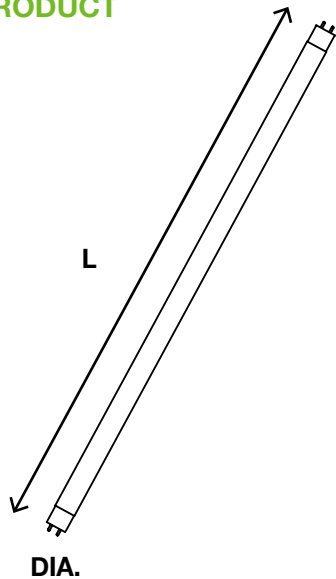

OVERVIEW

This LED T5 lamp is an easy plug-and-play solution to convert existing linear fluorescent fixtures to LED without any extra effort or re-wiring. Designed to deliver over 3,500 lumens, the lamp's construction provides safe installation utilizing the existing T5HO Program start electronic ballasts, minimizing maintenance and labor costs.

BEAM
ANGLE

50,000
HOURS

EASY TO
INSTALL

FLICKER-
FREE

TRUE
COLOR

ORDERING INFORMATION

CATALOG #	SOURCE	WATTAGE	LAMP TYPE	CCT
L25T5G40A	L = LED Linear	25 = 25W	T5 = T5 Tube	40 = 4000K
L25T5G50A	L = LED Linear	25 = 25W	T5 = T5 Tube	50 = 5000K

SPECIFICATIONS

L25T5G40A, L25T5G50A

CATALOG #	WATTS	CCT	LUMENS	EFFICACY	CRI	VOLTAGE	DIM
L25T5G40A	25W	4000K	3500	125 LPW	>80	120-277V	No
L25T5G50A	25W	5000K	3500	125 LPW	>80	120-277V	No

DIMENSIONS

PRODUCT