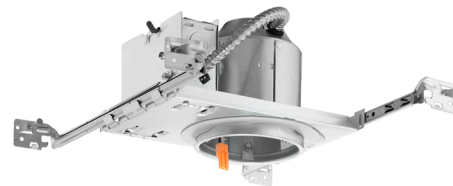

QC4 Series - New Construction Quick Connect LED Housing