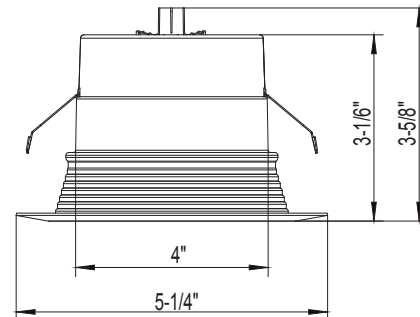

Dimensions