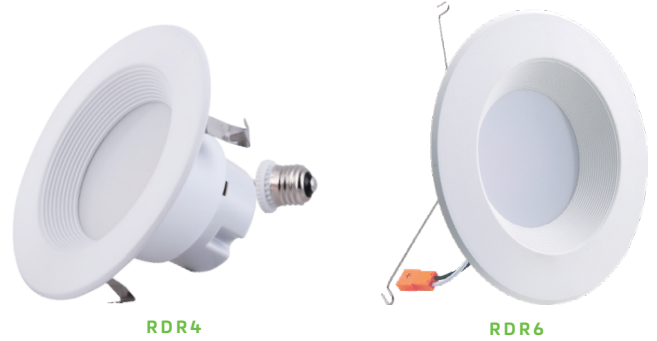

RDR Downlight Retrofit

FEATURES

- Replaces legacy 4" or 6" CFL or incandescent downlights
- Provides comfortable diffused light with no dark spots
- Integrated white trim with medium base (E26) socket adapters (included) for direct replacement
- FieldCCeT feature (select models) allows for multiple "set and forget" CCT options in each fixture

CERTIFICATIONS

- UL Listed for Wet/Damp locations
- ENERGY STAR® Approved for superior energy efficiency
- Title 20 certified and supports compliance with Title 24 (JA8) (90CRI models)

PERFORMANCE

- Rated lifetime L70: 35,000
- 3000K CCT
- FieldCCeT: 27/30/35/40/5000K
- CRI: >80; >90

ELECTRICAL

- Input voltage: 120V
- Triac dimming
- Power Factor: >0.9
- THD: <20%

THERMAL

- -4°F to 104°F (-20°C to 40°C) operating temperature

CONSTRUCTION

- White finish
- Frosted lens for diffuse lighting

WARRANTY

- 5 year limited warranty. Additional warranty options available. Contact EiKO for details

FIELD CCeT allows the user to select the desired color temperature on install using a switch on the back of the fixture.

POWER SET allows for multiple "set and forget" lumen stops in each fixture.

APPLICATIONS

- Multi-Residential (Dorms/Apartments)
- Classroom
- Office
- Reception/Lobby
- Restrooms
- Retail
- Dr. Offices/Waiting/Patient Rooms
- Library
- Meeting rooms
- Dining/Cafeteria
- Airports
- Automotive Dealerships
- Hallways
- Stairwells

NOMENCLATURE

MODEL	SIZE	LUMENS	WATTS	CRI/CCT	VOLTAGE	DIMMING	FINISH	REFLECTOR	
RDR : Downlight Retrofit	4 - 4"	65 - 650 lm	10W - 10W	830 - 80 CRI; 3000K	120 - 120V	DT - Triac Dimming	WH - White	B - Baffle	
		65 - 650 lm	13W - 13W						
		85 - 850 lm	13W - 13W						
		[Blank] 1,100 lm	13W - 13W						
	6 - 6"	75 - 750 lm	11W - 11W						
		[Blank] 900 lm	13W - 13W						
		[Blank] 1,500 lm	16W - 16W						
	120 - 1,200 lm	17W - 17W							
	4 - 4"	[Blank] 800 lm	10W - 10W						9CCT5 - 90 CRI; 27/30/35/40/5000K (FieldCCeT)
	6 - 6"	[Blank] 1,040 lm	13W - 13W						
4 - 4"	[Blank] 1,040/800/640 lm	PS13 - 13W/10W/8W	9FCCT - 90 CRI; 27/30/35/40/5000K (FieldCCeT)						
6 - 6"	[Blank] 1,400/1,100/850 lm	PS17 - 17W/13W/10W							

(90CRI models only)