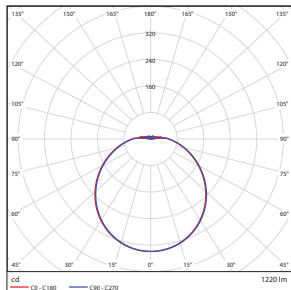

CEILING & AREA LUMINAIRES

ORDERING

Watts (W)	Ordering Code	Description	CCT (K)	Lumens (Lm)	Equiv. Wattage (W)	Size	Damp Location	Energy Star
14	9359	LED12FMR-112L9CCT5	5CCT	1,120	100	12"	•	•
24	9360	LED16FMR-200L9CCT5	5CCT	2,000	150	16"	•	•

ACCESSORIES (Ordered Separately)

Replacement Lens

P10132 LENS-12FMR
(Replacement Lens for 12" FMR)

P10133 LENS-16FMR
(Replacement Lens for 16" FMR)

DIMENSIONS

14W (12-inch)
1.12-lbs

24W (16-inch)
2.34-lbs

PHOTOMETRICS CHART

14W (12-inch)
Energy Star

Center Beam Fc	Beam Width
201 fc	4.5 ft 4.5 ft
46.5 fc	9.4 ft 9.4 ft
21.2 fc	13.9 ft 13.9 ft
12.1 fc	18.4 ft 18.4 ft
7.56 fc	23.3 ft 23.3 ft
5.30 fc	27.8 ft 27.8 ft

Vert. Spread: 120.2°
Horiz. Spread: 120.1°

24W (16-inch)
Energy Star

Center Beam Fc	Beam Width
387 fc	4.5 ft 4.5 ft
89.7 fc	9.3 ft 9.3 ft
40.9 fc	13.8 ft 13.7 ft
23.3 fc	18.3 ft 18.2 ft
14.6 fc	23.1 ft 23.0 ft
10.2 fc	27.6 ft 27.5 ft

Vert. Spread: 119.8°
Horiz. Spread: 119.6°