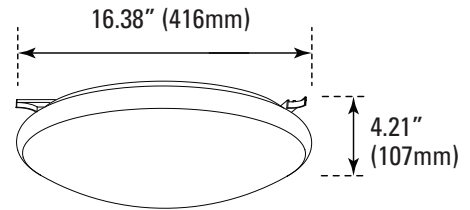

CEILING & AREA LUMINAIRES

ORDERING

Watts (W)	Ordering Code	Description	CCT (K)	Lumens (Lm)	Equiv. Wattage (W)	Size	Damp Location	Energy Star
14	9359	LED12FMR-112L9CCT5	5CCT	1,120	100	12"	•	•
24	9360	LED16FMR-200L9CCT5	5CCT	2,000	150	16"	•	•

ACCESSORIES (Ordered Separately)

Replacement Lens

P10132 LENS-12FMR
(Replacement Lens for 12" FMR)

P10133 LENS-16FMR
(Replacement Lens for 16" FMR)

DIMENSIONS

14W (12-inch)
1.12-lbs

24W (16-inch)
2.34-lbs

PHOTOMETRICS CHART

14W (12-inch)
Energy Star

Center Beam Fc	Beam Width
201 fc	4.5 ft 4.5 ft
46.5 fc	9.4 ft 9.4 ft
21.2 fc	13.9 ft 13.9 ft
12.1 fc	18.4 ft 18.4 ft
7.56 fc	23.3 ft 23.3 ft
5.30 fc	27.8 ft 27.8 ft

Vert. Spread: 120.2°
Horiz. Spread: 120.1°

24W (16-inch)
Energy Star

Center Beam Fc	Beam Width
387 fc	4.5 ft 4.5 ft
89.7 fc	9.3 ft 9.3 ft
40.9 fc	13.8 ft 13.7 ft
23.3 fc	18.3 ft 18.2 ft
14.6 fc	23.1 ft 23.0 ft
10.2 fc	27.6 ft 27.5 ft

Vert. Spread: 119.8°
Horiz. Spread: 119.6°