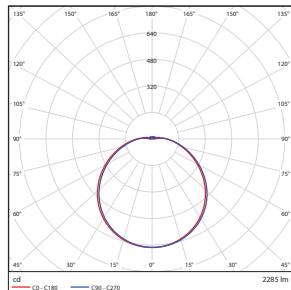

CEILING & AREA LUMINAIRES

ORDERING

Watts (W)	Ordering Code	Description	CCT (K)	Lumens (Lm)	Equiv. Wattage (W)	Size	Damp Location	Energy Star
14	9359	LED12FMR-112L9CCT5	5CCT	1,120	100	12"	•	•
24	9360	LED16FMR-200L9CCT5	5CCT	2,000	150	16"	•	•

ACCESSORIES (Ordered Separately)

Replacement Lens

P10132 LENS-12FMR
(Replacement Lens for 12" FMR)

P10133 LENS-16FMR
(Replacement Lens for 16" FMR)

DIMENSIONS

14W (12-inch)
1.12-lbs

24W (16-inch)
2.34-lbs

PHOTOMETRICS CHART

14W (12-inch)
Energy Star

Center Beam Fc	Beam Width
201 fc	4.5 ft 4.5 ft
46.5 fc	9.4 ft 9.4 ft
21.2 fc	13.9 ft 13.9 ft
12.1 fc	18.4 ft 18.4 ft
7.56 fc	23.3 ft 23.3 ft
5.30 fc	27.8 ft 27.8 ft

Vert. Spread: 120.2°
Horiz. Spread: 120.1°

24W (16-inch)
Energy Star

Center Beam Fc	Beam Width
387 fc	4.5 ft 4.5 ft
89.7 fc	9.3 ft 9.3 ft
40.9 fc	13.8 ft 13.7 ft
23.3 fc	18.3 ft 18.2 ft
14.6 fc	23.1 ft 23.0 ft
10.2 fc	27.6 ft 27.5 ft

Vert. Spread: 119.8°
Horiz. Spread: 119.6°