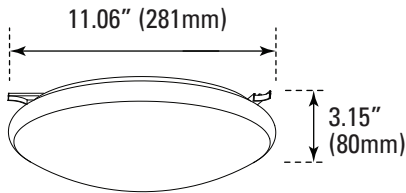

CEILING & AREA LUMINAIRES

ORDERING

Watts (W)	Ordering Code	Description	CCT (K)	Lumens (Lm)	Equiv. Wattage (W)	Size	Damp Location	Energy Star
14	9359	LED12FMR-112L9CCT5	5CCT	1,120	100	12"	•	•
24	9360	LED16FMR-200L9CCT5	5CCT	2,000	150	16"	•	•

ACCESSORIES (Ordered Separately)

Replacement Lens

P10132 LENS-12FMR
(Replacement Lens for 12" FMR)

P10133 LENS-16FMR
(Replacement Lens for 16" FMR)

DIMENSIONS

14W (12-inch)
1.12-lbs

24W (16-inch)
2.34-lbs

PHOTOMETRICS CHART

14W (12-inch)
Energy Star

Center Beam Fc	Beam Width
201 fc	4.5 ft 4.5 ft
46.5 fc	9.4 ft 9.4 ft
21.2 fc	13.9 ft 13.9 ft
12.1 fc	18.4 ft 18.4 ft
7.56 fc	23.3 ft 23.3 ft
5.30 fc	27.8 ft 27.8 ft

Vert. Spread: 120.2°
Horiz. Spread: 120.1°

24W (16-inch)
Energy Star

Center Beam Fc	Beam Width
387 fc	4.5 ft 4.5 ft
89.7 fc	9.3 ft 9.3 ft
40.9 fc	13.8 ft 13.7 ft
23.3 fc	18.3 ft 18.2 ft
14.6 fc	23.1 ft 23.0 ft
10.2 fc	27.6 ft 27.5 ft

Vert. Spread: 119.8°
Horiz. Spread: 119.6°