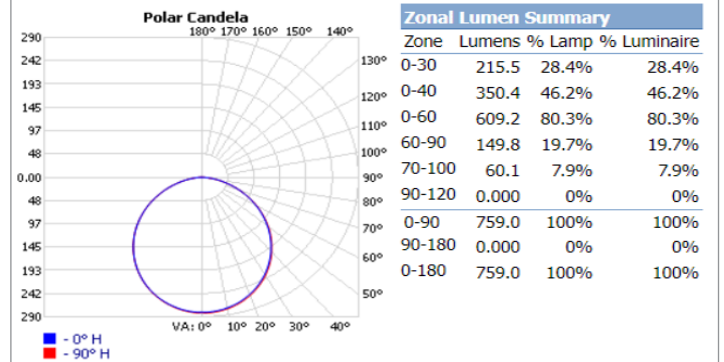

Dimensions

ProLED Select Slim Downlight Series

Photometrics

FSDLS3FR8/CCT/LED Settings: 8W at 2700K

FSDLS4FR10/CCT/LED Settings: 10W at 2700K

FSDLS5FR12/CCT/LED Settings: 12W at 2700K

FSDLS6FR12/CCT/LED Settings: 12W at 2700K