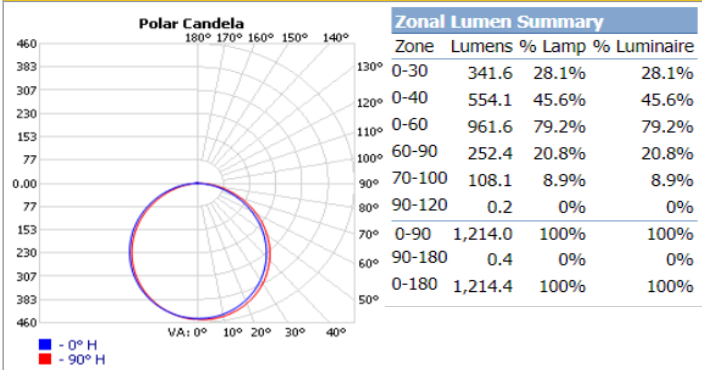

FSDLS6FR15/CCT/LED Settings: 15W at 2700K

ProLED Select Slim Downlight Series

Photometrics

FSDLS8FR18/CCT/LED Settings: 18W at 2700K

FSDLS4FR10/SQ/CCT/LED Settings: 10W at 2700K

FSDLS6FR12/SQ/CCT/LED Settings: 12W at 2700K