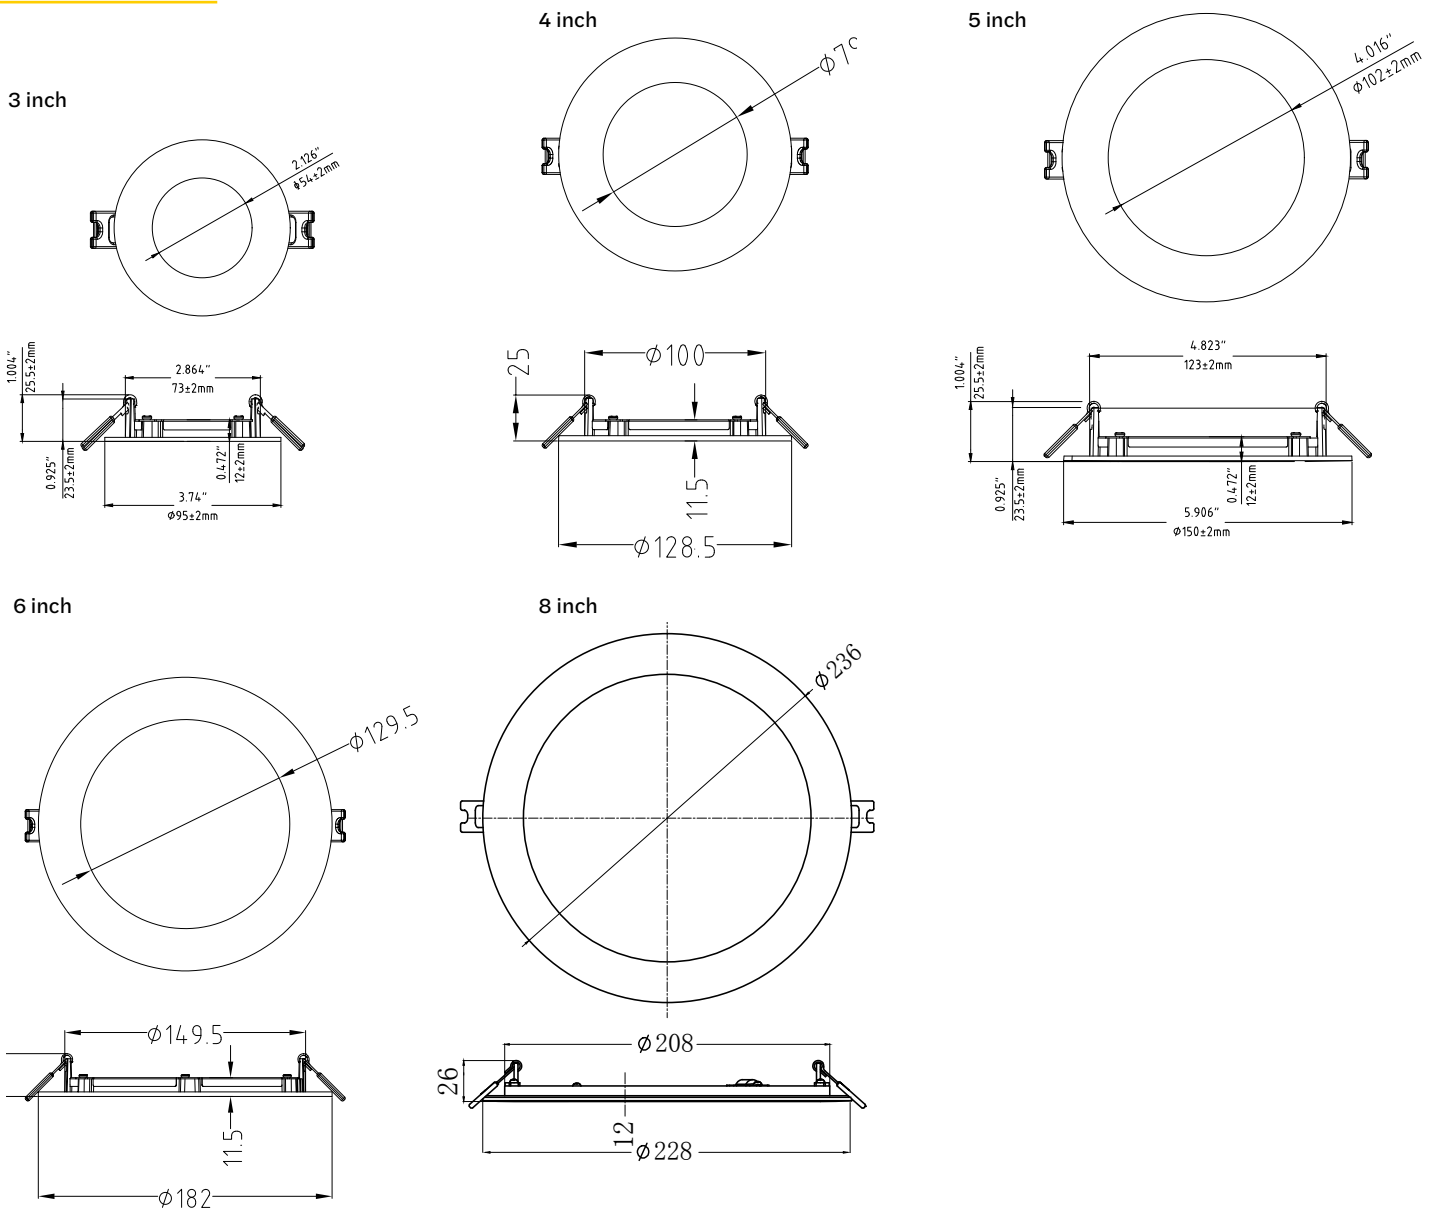

ProLED Select Slim Downlight Series

Dimmer Compatibility

Dimmer Compatibility List

Dimmer Brand	Dimmer Model
Lutron	DVCL-153PR-WH, CTCL-153PDH-WH, TGCL-153PH-WH, MACL-153MH-WH, P-PKG1W-WH-R
Leviton	R62-06674-POW, R12-06672-1LW, R50-IPL06-10M
Eaton	AAL06-C1, SAL06P-LA-K

Dimensions