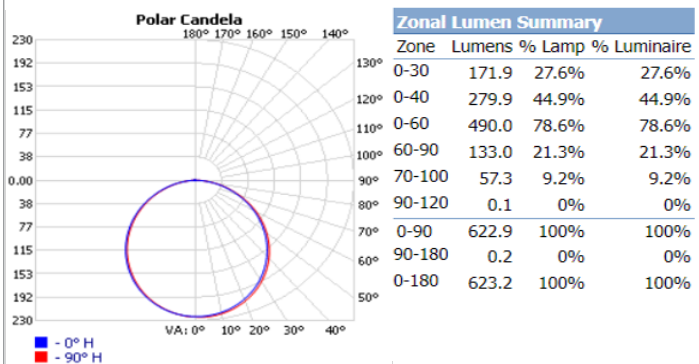

Performance Table

Product Code	Wattage	Lumen Output (lm)	Lumen Output (lm)	Lumen Output (lm)	Lumen Output (lm)	Lumen Output (lm)
FSDLS3FR8/CCT/LED	8	546	553	568	569	552
FSDLS4FR10/CCT/LED	10	773	802	820	827	802
FSDLS5FR12/CCT/LED	12	830	886	949	981	951
FSDLS6FR12/CCT/LED	12	954	978	1011	1024	1007
FSDLS6FR15/CCT/LED	15	1116	1177	1242	1185	1223
FSDLS8FR18/CCT/LED	18	1485	1508	1569	1608	1613
FSDLS4FR10/SQ/CCT/LED	10	686	710	735	740	721
FSDLS6FR12/SQ/CCT/LED	12	1036	1057	1090	1107	1089
FSDLS6FR15/SQ/CCT/LED	15	1130	1156	1211	1235	1212

Dimensions

ProLED Select Slim Downlight Series

Photometrics

FSDLS3FR8/CCT/LED Settings: 8W at 2700K

FSDLS4FR10/CCT/LED Settings: 10W at 2700K

FSDLS5FR12/CCT/LED Settings: 12W at 2700K

FSDLS6FR12/CCT/LED Settings: 12W at 2700K