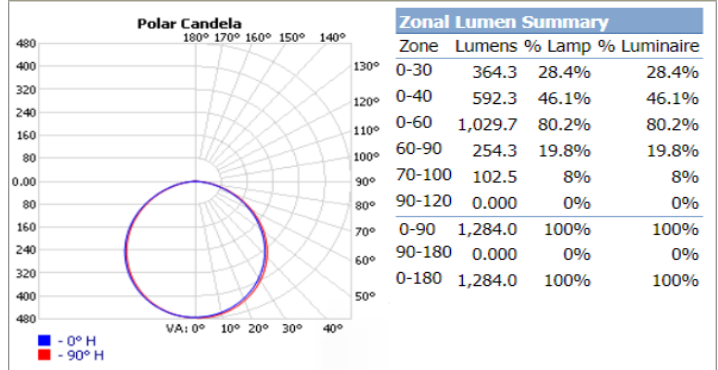

FSDLS6FR15/CCT/LED Settings: 15W at 2700K

ProLED Select Slim Downlight Series

Photometrics

FSDLS8FR18/CCT/LED Settings: 18W at 2700K

FSDLS4FR10/SQ/CCT/LED Settings: 10W at 2700K

FSDLS6FR12/SQ/CCT/LED Settings: 12W at 2700K