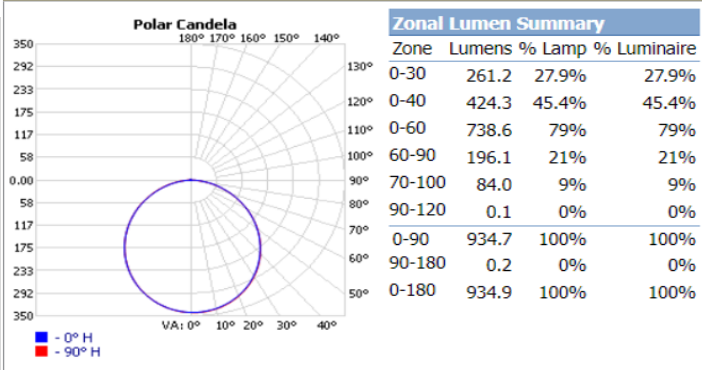

ProLED Select Slim Downlight Series

Photometrics

FSDLS8FR18/CCT/LED Settings: 18W at 2700K