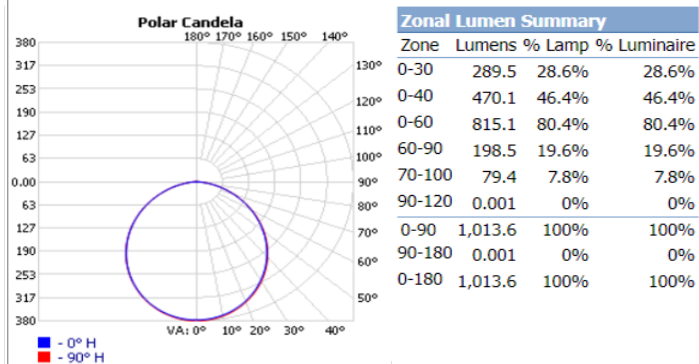

FSDLS6FR15/CCT/LED Settings: 15W at 2700K