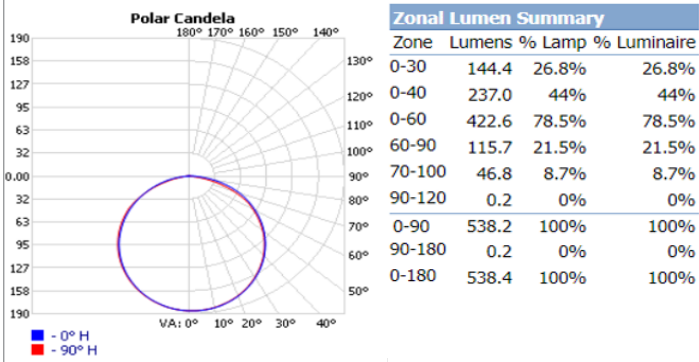

ProLED Select Slim Downlight Series

Photometrics

FSDLS3FR8/CCT/LED Settings: 8W at 2700K