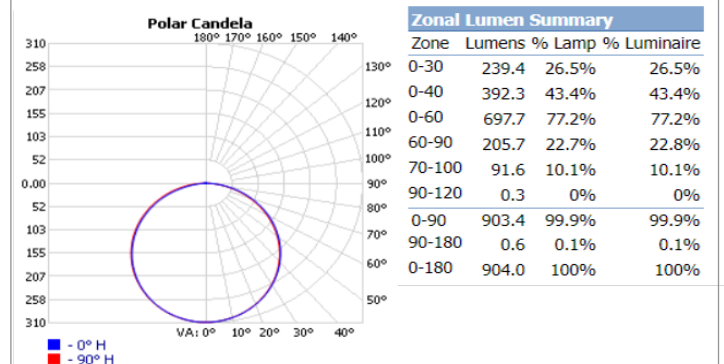

Dimensions

ProLED Select Slim Downlight Series

Photometrics

FSDLS3FR8/CCT/LED Settings: 8W at 2700K

FSDLS4FR10/CCT/LED Settings: 10W at 2700K

FSDLS5FR12/CCT/LED Settings: 12W at 2700K

FSDLS6FR12/CCT/LED Settings: 12W at 2700K