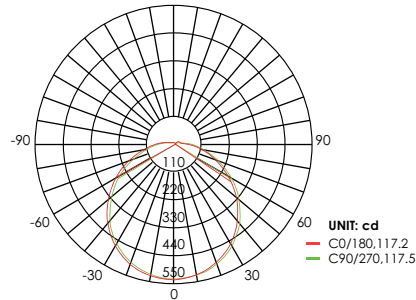

Lumen Intensity Graph: E4FMR12D-93050

AVERAGE BEAM ANGLE (50%) : 120.7 DEG

Model: E4FMR14D-93050
Test Report: E4FMR14D-93050.ies
CCT: 3000
Lamp Type: LED
Lumens: 1000 LM
Input Watts: 14 W
Efficacy: 70 LM/W

Lumen Intensity Graph: E4FMR14D-93050

AVERAGE BEAM ANGLE (50%) : 120.4 DEG

Model: E4FMR1522D-93050
Test Report: E4FMR1522D-93050.ies
CCT: 3000
Lamp Type: LED
Lumens: 1600 LM
Input Watts: 22 W (set at 22W)
Efficacy: 70 LM/W

Lumen Intensity Graph: E4FMR1522D-93050

AVERAGE BEAM ANGLE (50%) : 118.6 DEG

Reference IES on website for selectable 15W and 18W reports

ENERGETIC
L I G H T I N G

E4FMR

LED Round Flush Mount Fixture CCT-select
50,000 System Lifetime • 10 Year Limited Warranty

Lumen Intensity Graph:

E4FMR1824D-93050

AVERAGE BEAM ANGLE (50%) : 117.4 DEG

Mounting Height	MAX	Iso-fc Avg:	Diameter:
3 ft	50 fc MAX	13 fc	10.8 ft.
6 ft	12 fc MAX	3.27 fc	21.5 ft.
10 ft	5 fc MAX	1.45 fc	32.3 ft.
13 ft	3 fc MAX	.82 fc	43 ft.
16 ft	2 fc MAX	0.52 fc	53.8 ft.
20 ft	1.39 fc MAX	.36 fc	64.5 ft.