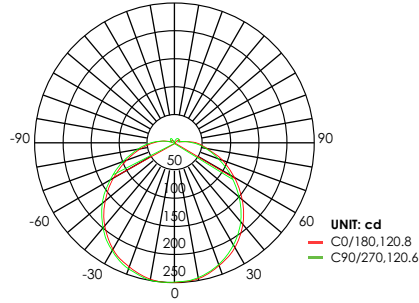

ENERGETIC
LIGHTING

E4FMR

LED Round Flush Mount Fixture CCT-select
50,000 System Lifetime • 10 Year Limited Warranty

PHOTOMETRIC DATA

Model: E4FMR12D-93050
Test Report: E4FMR12D-93050.ies
CCT: 3000
Lamp Type: LED
Lumens: 840 LM
Input Watts: 12 W
Efficacy: 70 LM/W

Lumen Intensity Graph: E4FMR12D-93050

AVERAGE BEAM ANGLE (50%) : 120.7 DEG

Model: E4FMR14D-93050
Test Report: E4FMR14D-93050.ies
CCT: 3000
Lamp Type: LED
Lumens: 1000 LM
Input Watts: 14 W
Efficacy: 70 LM/W

Lumen Intensity Graph: E4FMR14D-93050

AVERAGE BEAM ANGLE (50%) : 120.4 DEG

Model: E4FMR1522D-93050
Test Report: E4FMR1522D-93050.ies
CCT: 3000
Lamp Type: LED
Lumens: 1600 LM
Input Watts: 22 W (set at 22W)
Efficacy: 70 LM/W