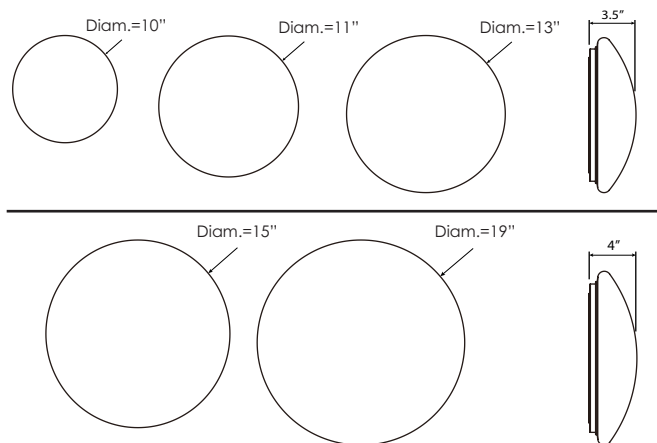

Shipping Information

Item	Weight	Box Qty.
10"	14 lbs	8 per case
11"	9 lbs	4 per case
13"	15 lbs	6 per case
15"	15 lbs	4 per case
19"	12 lbs	2 per case

Lumen Maintenance

Housing Type	Ambient Temperature	TM-21 Lumen Maintenance (50,000 hours)	Theoretical L70 (hours)
10" profile	25°C	>85.51%	54,000
11" profile	25°C	>84.94%	54,000
13" profile	25°C	>85.51%	54,000
15" profile	25°C	>85.51%	54,000
19" profile	25°C	>84.43%	54,000

Dimensions

10" 11" 13" 15" 19"
 E4FMR12D-93050
 E4FMR14D-93050
 E4FMR1522D-93050
 E4FMR1824D-93050
 E4FMR2432D-93050

Model Ordering Number

Series Prefix	Wattage	Dimming	CRI	CCT
E4FMR	12	D	9	3050
E4FMR Energetic LED Round Flush Mount CCT-Selectable	12 12W 14 14W 1522 15, 18, or 22W 2228 22, 24, or 28W 2432 24, 28, or 32W	D Triac Dimmable (default)	9 90 CRI	3050 3000K, 4000K, or 5000K