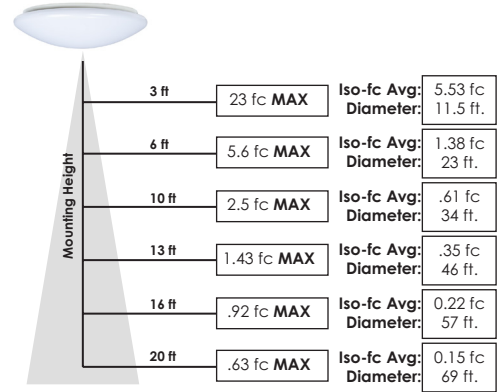

ENERGETIC
LIGHTING

E4FMR

LED Round Flush Mount Fixture CCT-select
50,000 System Lifetime • 10 Year Limited Warranty

PHOTOMETRIC DATA

Model: E4FMR12D-93050
Test Report: E4FMR12D-93050.ies
CCT: 3000
Lamp Type: LED
Lumens: 840 LM
Input Watts: 12 W
Efficacy: 70 LM/W

Lumen Intensity Graph: E4FMR12D-93050

AVERAGE BEAM ANGLE (50%) : 120.7 DEG

Model: E4FMR14D-93050
Test Report: E4FMR14D-93050.ies
CCT: 3000
Lamp Type: LED
Lumens: 1000 LM
Input Watts: 14 W
Efficacy: 70 LM/W

Lumen Intensity Graph:

E4FMR1824D-93050

AVERAGE BEAM ANGLE (50%) : 117.4 DEG

Mounting Height	MAX	Iso-fc Avg:	Diameter:
3 ft	50 fc MAX	13 fc	10.8 ft.
6 ft	12 fc MAX	3.27 fc	21.5 ft.
10 ft	5 fc MAX	1.45 fc	32.3 ft.
13 ft	3 fc MAX	.82 fc	43 ft.
16 ft	2 fc MAX	0.52 fc	53.8 ft.
20 ft	1.39 fc MAX	.36 fc	64.5 ft.

Lumen Intensity Graph:

E4FMR2432D-93050

AVERAGE BEAM ANGLE (50%) : 116.5 DEG

Mounting Height	MAX	Iso-fc Avg:	Diameter:
3 ft	69 fc MAX	18 fc	10.6 ft.
6 ft	17 fc MAX	4.5 fc	21.2 ft.
10 ft	7 fc MAX	1.99 fc	31.8 ft.
13 ft	4 fc MAX	1.12 fc	42.3 ft.
16 ft	2.76 fc MAX	0.72 fc	52.9 ft.
20 ft	1.92 fc MAX	0.5 fc	63.5 ft.