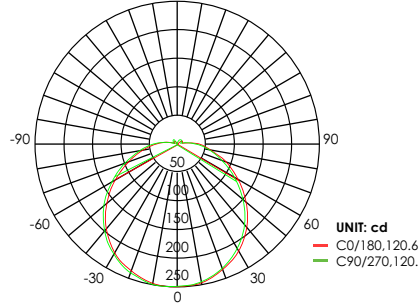

ENERGETIC
LIGHTING

E4FMR

LED Round Flush Mount Fixture CCT-select
50,000 System Lifetime • 10 Year Limited Warranty

PHOTOMETRIC DATA

Model: E4FMR12D-93050
Test Report: E4FMR12D-93050.ies
CCT: 3000
Lamp Type: LED
Lumens: 840 LM
Input Watts: 12 W
Efficacy: 70 LM/W

Lumen Intensity Graph: E4FMR12D-93050

AVERAGE BEAM ANGLE (50%) : 120.7 DEG

Model: E4FMR14D-93050
Test Report: E4FMR14D-93050.ies
CCT: 3000
Lamp Type: LED
Lumens: 1000 LM
Input Watts: 14 W
Efficacy: 70 LM/W

Lumen Intensity Graph: E4FMR14D-93050

AVERAGE BEAM ANGLE (50%) : 120.4 DEG

Model: E4FMR1522D-93050
Test Report: E4FMR1522D-93050.ies
CCT: 3000
Lamp Type: LED
Lumens: 1600 LM
Input Watts: 22 W (set at 22W)
Efficacy: 70 LM/W

Lumen Intensity Graph: E4FMR1522D-93050

AVERAGE BEAM ANGLE (50%) : 118.6 DEG

Reference IES on website for selectable 15W and 18W reports

ENERGETIC
L I G H T I N G

E4FMR

LED Round Flush Mount Fixture CCT-select
50,000 System Lifetime • 10 Year Limited Warranty