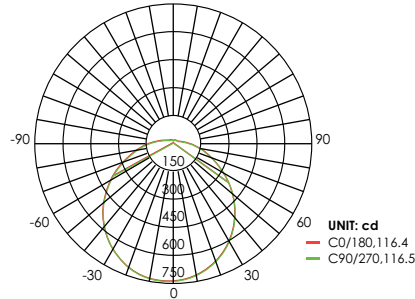

Lumen Intensity Graph: E4FMR1522D-93050

AVERAGE BEAM ANGLE (50%) : 118.6 DEG

Reference IES on website for selectable 15W and 18W reports

ENERGETIC
L I G H T I N G

E4FMR

LED Round Flush Mount Fixture CCT-select
50,000 System Lifetime • 10 Year Limited Warranty

Lumen Intensity Graph:

E4FMR1824D-93050

AVERAGE BEAM ANGLE (50%) : 117.4 DEG

Mounting Height	MAX	Iso-fc Avg:	Diameter:
3 ft	50 fc MAX	13 fc	10.8 ft.
6 ft	12 fc MAX	3.27 fc	21.5 ft.
10 ft	5 fc MAX	1.45 fc	32.3 ft.
13 ft	3 fc MAX	.82 fc	43 ft.
16 ft	2 fc MAX	0.52 fc	53.8 ft.
20 ft	1.39 fc MAX	.36 fc	64.5 ft.

Lumen Intensity Graph:

E4FMR2432D-93050

AVERAGE BEAM ANGLE (50%) : 116.5 DEG

Mounting Height	MAX	Iso-fc Avg:	Diameter:
3 ft	69 fc MAX	18 fc	10.6 ft.
6 ft	17 fc MAX	4.5 fc	21.2 ft.
10 ft	7 fc MAX	1.99 fc	31.8 ft.
13 ft	4 fc MAX	1.12 fc	42.3 ft.
16 ft	2.76 fc MAX	0.72 fc	52.9 ft.
20 ft	1.92 fc MAX	0.5 fc	63.5 ft.