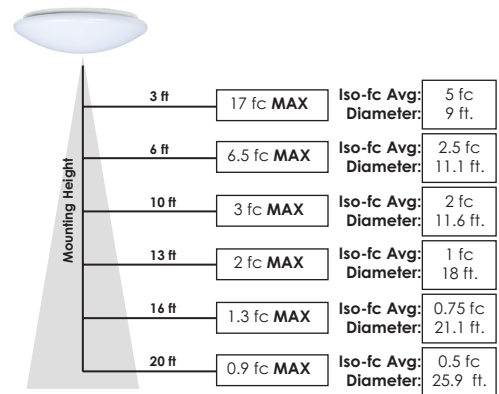

Lumen Intensity Graph: E4FMR12D-93050

AVERAGE BEAM ANGLE (50%) : 120.7 DEG

Model: E4FMR14D-93050
Test Report: E4FMR14D-93050.ies
CCT: 3000
Lamp Type: LED
Lumens: 1000 LM
Input Watts: 14 W
Efficacy: 70 LM/W

Lumen Intensity Graph: E4FMR14D-93050

AVERAGE BEAM ANGLE (50%) : 120.4 DEG

Model: E4FMR1522D-93050
Test Report: E4FMR1522D-93050.ies
CCT: 3000
Lamp Type: LED
Lumens: 1600 LM
Input Watts: 22 W (set at 22W)
Efficacy: 70 LM/W

Lumen Intensity Graph: E4FMR1522D-93050

AVERAGE BEAM ANGLE (50%) : 118.6 DEG

Reference IES on website for selectable 15W and 18W reports

ENERGETIC
L I G H T I N G

E4FMR

LED Round Flush Mount Fixture CCT-select
50,000 System Lifetime • 10 Year Limited Warranty

Lumen Intensity Graph:

E4FMR1824D-93050

AVERAGE BEAM ANGLE (50%) : 117.4 DEG

Mounting Height	MAX	Iso-fc Avg:	Diameter:
3 ft	50 fc MAX	13 fc	10.8 ft.
6 ft	12 fc MAX	3.27 fc	21.5 ft.
10 ft	5 fc MAX	1.45 fc	32.3 ft.
13 ft	3 fc MAX	.82 fc	43 ft.
16 ft	2 fc MAX	0.52 fc	53.8 ft.
20 ft	1.39 fc MAX	.36 fc	64.5 ft.