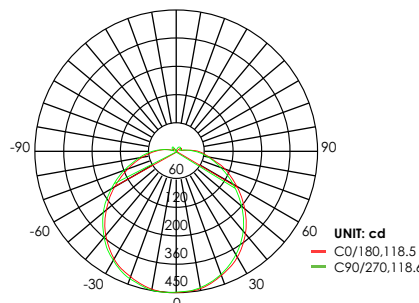

Lumen Intensity Graph: E4FMR12D-93050

AVERAGE BEAM ANGLE (50%) : 120.7 DEG

Model: E4FMR14D-93050
Test Report: E4FMR14D-93050.ies
CCT: 3000
Lamp Type: LED
Lumens: 1000 LM
Input Watts: 14 W
Efficacy: 70 LM/W

Lumen Intensity Graph: E4FMR14D-93050

AVERAGE BEAM ANGLE (50%) : 120.4 DEG

Model: E4FMR1522D-93050
Test Report: E4FMR1522D-93050.ies
CCT: 3000
Lamp Type: LED
Lumens: 1600 LM
Input Watts: 22 W (set at 22W)
Efficacy: 70 LM/W

Lumen Intensity Graph: E4FMR1522D-93050

AVERAGE BEAM ANGLE (50%) : 118.6 DEG

Reference IES on website for selectable 15W and 18W reports

ENERGETIC
L I G H T I N G

E4FMR

LED Round Flush Mount Fixture CCT-select
50,000 System Lifetime • 10 Year Limited Warranty