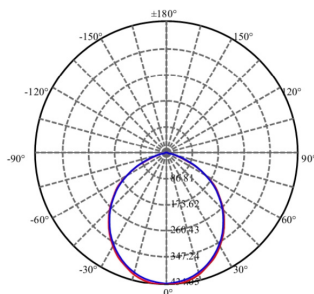

LIGHT DISTRIBUTION CURVE

ELECTRICAL

Wattage	15W
Voltage	120V
Current	0.125A
Power Factor	0.9
Total Harmonic Distortion (THD)	18.2

LIGHTING PERFORMANCE

Lumens	1000 / 1050 / 1200 / 1200
Lumens Per Watt (LPW)	67 / 70 / 80 / 80
Color Temperature (CCT)	27K / 30K / 40K / 50K
Color Rendering (CRI)	91
R9 (Red Value)	56 / 69 / 81 / 79
R13 (Skin Tones)	91 / 95 / 96 / 94
Beam Angle	104°
Light Distribution	Type VS
BUG Rating (Backlight, Uplight, and Glare)	B1 - U1 - G0
Dimmable Lighting Control	<i>Dimmable</i> see compatibility report

ENVIRONMENT

Operating Temperature	-4° ~ 104°F
Suitable Location	WET Indoor / Covered Ceilings
Ingress Protection Rating	IP43

LIFESPAN

Average Life (Hours)	50,000
Warranty (Years)	5

COMPONENTS

LED Light Source	Hongli 2835 DW

CONSTRUCTION

Housing	Aluminum / PC
Base / Power Supply	E26 - Medium
Finish	White

QUALIFICATIONS

Visit www.energystar.gov to confirm Energy Star qualification • Published lumens on LED products are approximate and may vary slightly. • Specifications are subject to change without notice.