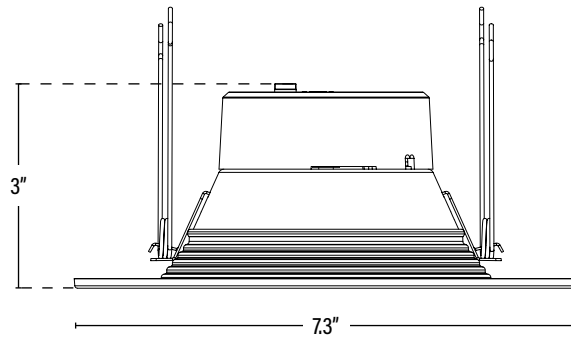

Item#: **90902**
LED 6" TONE-SELECT™ RETROFIT CAN

DIMENSIONS (Inches)

Length (MOL)	3"
Width/Diameter (MOD)	7.3"
Net Weight (Lbs)	--

SUPPORTING DOCUMENTS (Grey = not available at this time.)

Product Sheet	VIEW
Install Instructions	VIEW
Dimmer Compatibility	VIEW
IES Download from Web Item	VIEW
LM79	27K / 30K / 40K / 50K
LM80	VIEW

PACKAGING		UPC	DIMENSIONS (LxWxH)	GROSS WEIGHT (Lbs)
Master Carton	12	10811768026884	16.9" x 16.1" x 9.1"	9.9
Individual Box	1	811768026887	7.8" x 7.8" x 3.1"	0.83
Country of Origin	China			
HS Tariff	8539.50.0010			