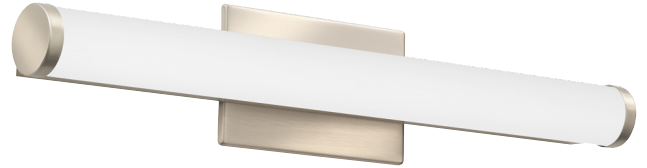

Contractor Select™

FMVCCLS Vanity LED

Contemporary Switchable
Cylinder Vanity

Provides an LED lighting platform to deliver general or task lighting for residential and light commercial applications. Light engine delivers long life and excellent color to ensure a quality, low-maintenance light installation. Ideal for use in bathrooms, lavatories, hallways, corridors, stairways, utility areas and more.

FEATURES:

- 2' delivers 1690 lumens and 27 watts
- Fixture is rated to deliver L70 performance at 50,000 hours and operates at 120-277 volts.

ADA

Catalog Number	UPC	Description	Lumens	Input Watts	Voltage	Color Temperature	Pallet qty.
FMVCCLS 24IN MVOLT 30K35K40K 90CRI BN M6	191848780770	2' LED Vanity	1690	27W	MVOLT	3000K, 3500K, 4000K	72

Specifications

INTENDED USE:

Provides an LED lighting platform to deliver general or task lighting for residential and light commercial applications. Light engine delivers long life and excellent color to ensure a quality, low-maintenance light installation. Ideal for use in bathrooms, lavatories, hallways, corridors, stairways, utility areas and more.

CONSTRUCTION:

The Contemporary Cylinder is constructed of an acrylic diffuser with brushed nickel housing. The included canopy/junction box cover is removable for a more low-profile look. The white acrylic diffuser provides even illumination and softens the appearance of the LEDs for improved aesthetics.