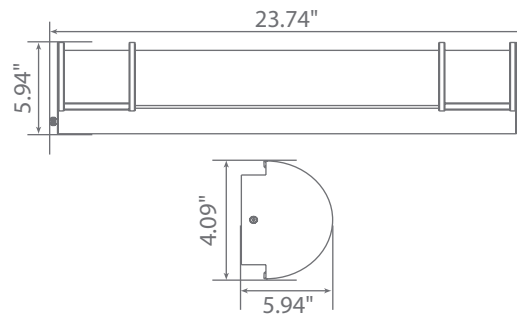

LED EIN-VL19FR-1030e

Integrated Indoor LED Vanity W/ Brushed Nickel Trims and Frosted Plastic Lens

Product Description

This Euri Lighting LED bathroom light effortlessly accomplishes a sleek and modern style with a half cylinder shape, frosted lens and brushed nickel housing. Designed with thin twin bands on either side, this decorative vanity emits a bright glow in Soft White (3000K). Dimmable and Energy Star Certified, this LED fixture is fully-integrated and maintenance free.

Integrated LED Fixture

Specifications

Input Power	Input Voltage	Lumen Output	Beam Angle	Center Beam	CCT
28 W	120V/60Hz	2100 lm	110°	N/A	3000 K
CRI	Luminous Efficacy	Power Factor	Input Current	Base/Cap	Lamp Lifespan
80	75 lm/W	0.7	0.25 A	N/A	35,000 Hrs.

Product Features

Dimmable

Instant-On/Off

Mercury Free

Damp Rated

Product Dimensions

Product Photometric Data