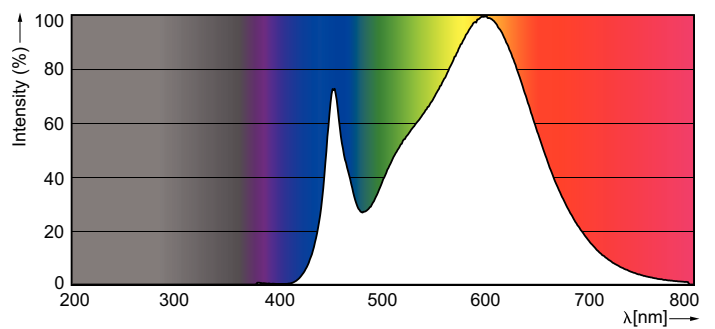

Product data

General information	
Cap-Base	FA8 [FA8]
EU RoHS compliant	Yes
Nominal Lifetime (Nom)	50000 h
Switching Cycle	50000
Tier	CorePro
Light technical	
Color Code	835 [CCT of 3500K]
Beam Angle (Nom)	240 °
Luminous Flux (Nom)	3950 lm
Color Designation	White (WH)
Correlated Color Temperature (Nom)	3500 K
Luminous Efficacy (rated) (Nom)	131.00 lm/W
Color Consistency	ANSI
Color Rendering Index (Nom)	80
LLMF At End Of Nominal Lifetime (Nom)	70 %
Operating and electrical	
Input Frequency	35000-150000 Hz

Dimensional drawing

30T8/COR/96-835/IF39/G/FA8 10/1

Product	D1	D2	A1	A2	A3
30T8/COR/96-835/IF39/G/FA8 10/1	25.5 mm	28 mm	2366.9 mm	2375.8 mm	2384.7 mm

Photometric data

30W FA8 830 3000K

Photometric data

© Philips Lighting B.V. Page 11