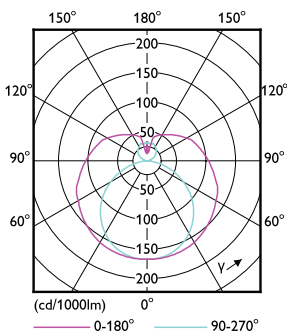

T8

Controls and dimming

Dimmable	No
----------	----

Mechanical and housing

Bulb Finish	Frosted
Bulb Material	Glass
Product Length	2400 mm
Bulb Shape	Tube, double-ended

Approval and application

Energy Saving Product	Yes
Approval Marks	UL certificate RoHS compliance
Energy Consumption kWh/1000 h	- kWh
Energy Certifications	DLC Standard

Application conditions

Ambient temperature range	-20 °C to 45 °C
---------------------------	-----------------

Product data

Order product name	30T8/COR/96-835/IF39/G/FA8 10/1
EAN/UPC - Product	046677533014
Order code	929001897204
Numerator - Quantity Per Pack	1
Numerator - Packs per outer box	10
Material Nr. (12NC)	929001897204
Net Weight (Piece)	0.540 kg

Dimensional drawing

30T8/COR/96-835/IF39/G/FA8 10/1

Product	D1	D2	A1	A2	A3
30T8/COR/96-835/IF39/G/FA8 10/1	25.5 mm	28 mm	2366.9 mm	2375.8 mm	2384.7 mm

Photometric data

30W FA8 830 3000K

Photometric data

© Philips Lighting B.V. Page 11