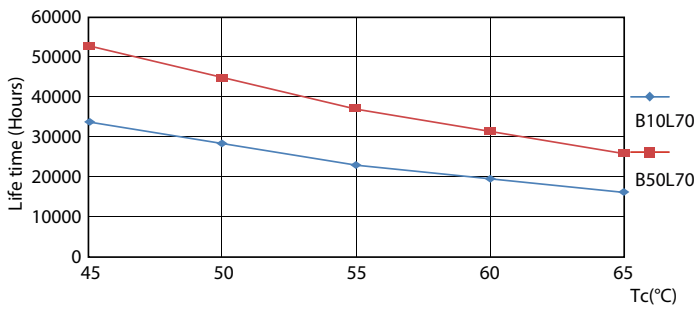

Photometric data

© Philips Lighting B.V. Page 11

30W FA8 835 3500K

Lifetime

30W FA8

30W FA8

30W FA8

30W FA8