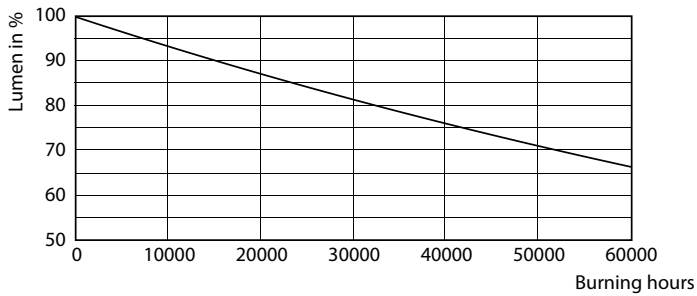

Photometric data

© Philips Lighting B.V. Page 11

30W FA8 835 3500K

Lifetime