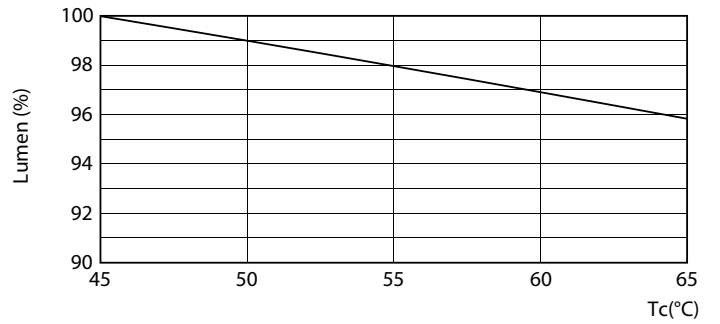

Photometric data

© Philips Lighting B.V. Page 11

30W FA8 835 3500K

Lifetime