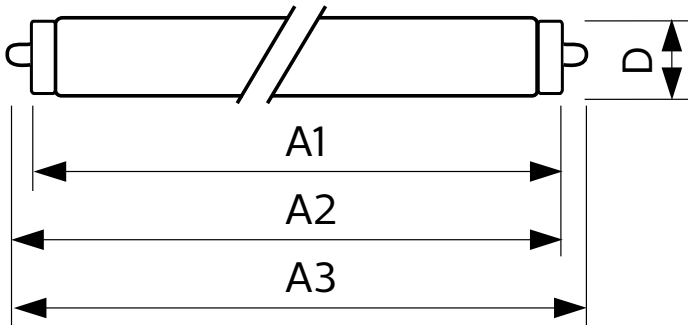

T8

Controls and dimming

Dimmable	No
----------	----

Mechanical and housing

Bulb Finish	Frosted
Bulb Material	Glass
Product Length	2400 mm
Bulb Shape	Tube, double-ended

Approval and application

Energy Saving Product	Yes
Approval Marks	UL certificate RoHS compliance
Energy Consumption kWh/1000 h	- kWh
Energy Certifications	DLC Standard

Application conditions

Ambient temperature range	-20 °C to 45 °C
---------------------------	-----------------

Product data

Order product name	30T8/COR/96-835/IF39/G/FA8 10/1
EAN/UPC - Product	046677533014
Order code	929001897204
Numerator - Quantity Per Pack	1
Numerator - Packs per outer box	10
Material Nr. (12NC)	929001897204
Net Weight (Piece)	0.540 kg

Dimensional drawing

30T8/COR/96-835/IF39/G/FA8 10/1

Product	D1	D2	A1	A2	A3
30T8/COR/96-835/IF39/G/FA8 10/1	25.5 mm	28 mm	2366.9 mm	2375.8 mm	2384.7 mm

Photometric data

30W FA8 830 3000K

Photometric data

© Philips Lighting B.V. Page 11