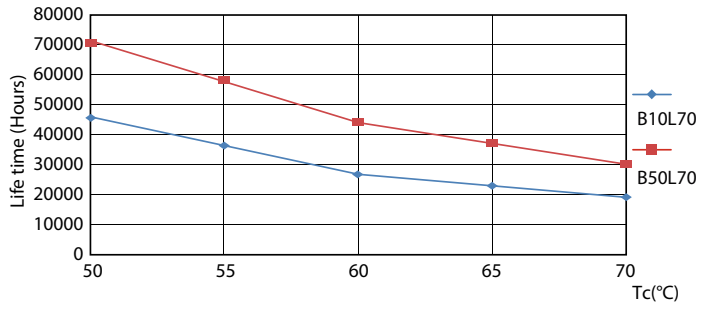

T8

Lifetime

LEDtube 15,5W G13 T8 LifetimeVsTc