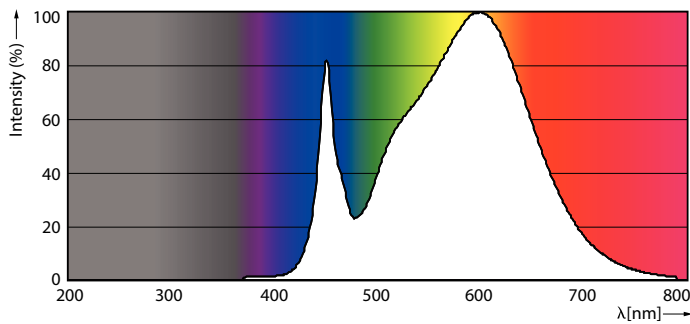

Photometric data

LEDtube 15,5W G13 T8 850

LEDtube 15,5W G13 T8 850