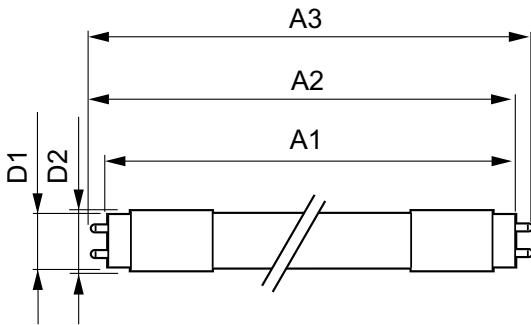

T8

Controls and dimming

Dimmable	Only with specific dimmers

Mechanical and housing

Bulb Finish	Frosted
Bulb Material	Plastic
Product Length	1200 mm
Bulb Shape	Tube, double-ended

Approval and application

Energy Saving Product	Yes
Approval Marks	RoHS compliance UL certificate DLC compliance
Energy Consumption kWh/1000 h	- kWh

Application conditions

Ambient temperature range	-20 °C to 55 °C

Product data

Order product name	15.5T8/MAS/48-850/IF25/P/DIM 25/1
EAN/UPC - Product	046677545208
Order code	929002016504
Numerator - Quantity Per Pack	1
Numerator - Packs per outer box	25
Material Nr. (12NC)	929002016504
Net Weight (Piece)	0.165 kg

Dimensional drawing

15.5T8/MAS/48-850/IF25/P/DIM 25/1

Product	D1	D2	A1	A2	A3
15.5T8/MAS/48-850/IF25/P/DIM 25/1	25.7 mm	28 mm	1198.1 mm	1205.2 mm	1212.3 mm