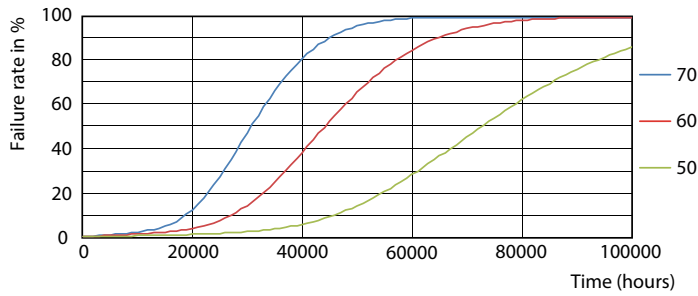

## Photometric data

G13 3000K 2000lm

G13 5000K 2100lm

Photometric data

© Philips Lighting B.V. Page 11

G13 5000K 2100lm

Lifetime

G13 3000K 2000lm