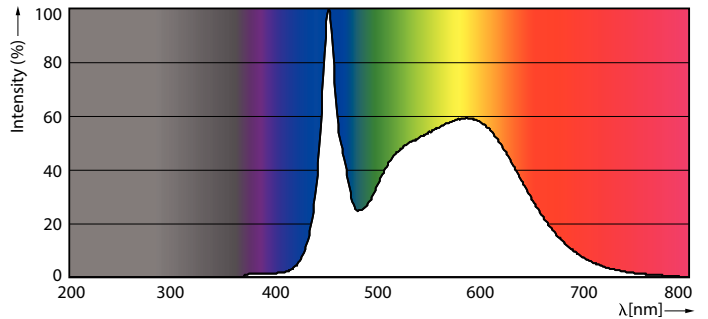

## Photometric data

G13 3000K 2000lm

G13 5000K 2100lm

Photometric data

© Philips Lighting B.V. Page 11

G13 5000K 2100lm

Lifetime

G13 3000K 2000lm