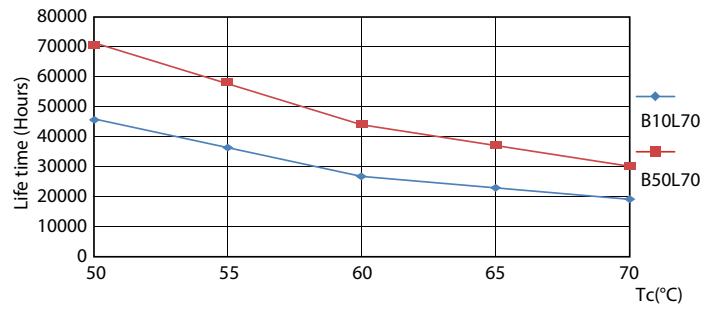

## Photometric data

G13 3000K 2000lm

G13 5000K 2100lm

Photometric data

© Philips Lighting B.V. Page 11

G13 5000K 2100lm

Lifetime

G13 3000K 2000lm