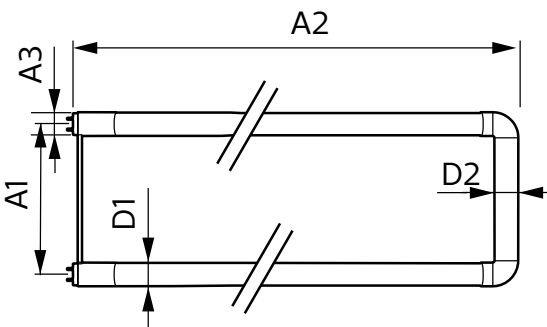

## Mechanical and housing

Bulb Finish	Frosted
Bulb Material	Plastic
Product Length	600 mm
Bulb Shape	Tube, double-ended

## Dimensional drawing

13T8-6U/MAS/24-850/IF21/P/DIM 10/1

Product	D1	D2	A1	A2	A3
13T8-6U/MAS/24-850/ IF21/P/DIM 10/1	25.7 mm	28 mm	152 mm	570 mm	27.8 mm