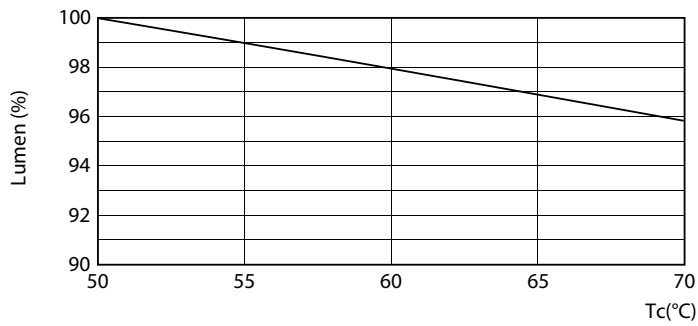

## Photometric data

G13 3000K 2000lm

G13 5000K 2100lm

Photometric data

© Philips Lighting B.V. Page 11

G13 5000K 2100lm

Lifetime

G13 3000K 2000lm