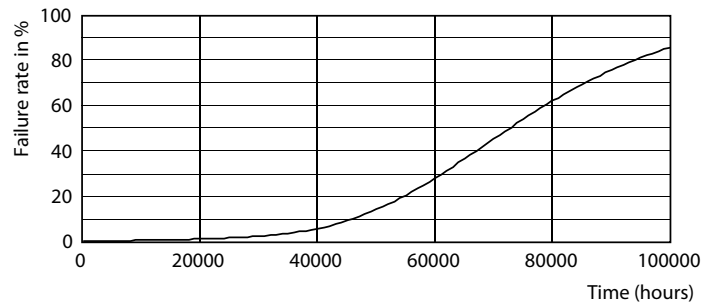

Photometric data

© Philips Lighting B.V. Page 11

G13 5000K 2100lm

Lifetime

G13 3000K 2000lm

G13 4000K

G13 4000K

G13 4000K