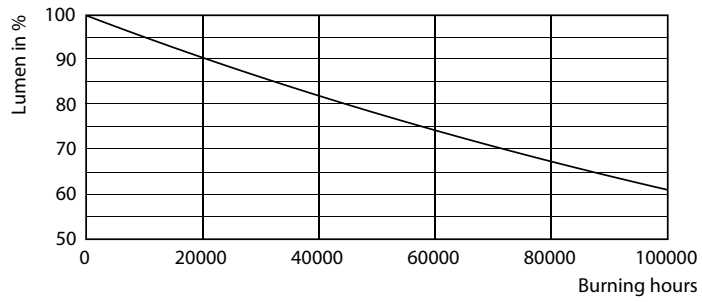

T8

Lifetime

G13 4000K