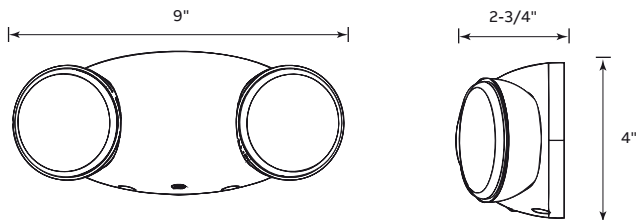

- Unit has a three-year warranty
Detailed warranty terms located on page 178 or online at:
www.emergi-lite.com/usa/files/EL_Warranty.pdf

Photometric performance

Spacing center-to-center (feet)	
7' mounting height	15' mounting height
15'	4'

Dimensions

Dimensions are approximate and subject to change.

Power consumption

	Current (A) / Power (W)
Model	120/277VAC, 60Hz
EL-2LED	0.103/0.10A
EL-2LEDR	0.13/0.16A
EL-2LEDR-AD	0.058/0.029A

How to order

Color	Series	Lamp option	Options
Blank= White B= Black	EL	-2LED= round LED array	Blank= No option R= 3.6W remote capacity to power one double head remote ¹ R-AD= 3.6W remote capacity to power one double head dedicated remote with Advanced-Diagnostics ¹