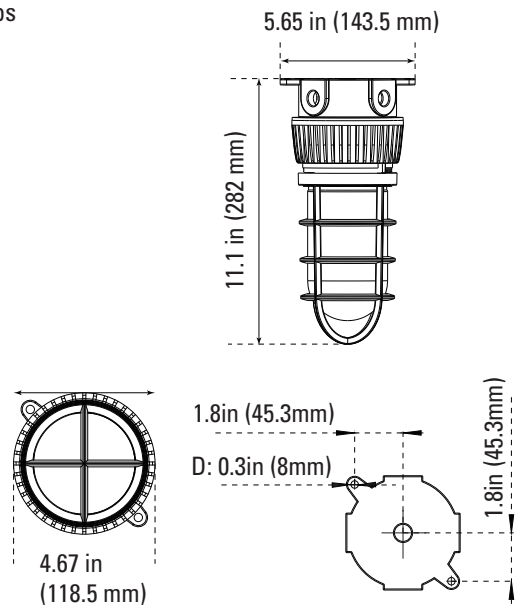

VAPOR TIGHT JELLY JAR

WALL & AREA LUMINAIRES

ORDERING

Watts (W)	Ordering Code	Description	CCT (K)	Lumens (Lm)	Equiv. Wattage (W)	Mount	IP65 Rated	Energy Star
20	7604	LED-FXVTJ20/830/MV-WM	3000K	1,713	150	Wall	•	•
20	7605	LED-FXVTJ20/840/MV-WM	4000K	1,713	150	Wall	•	•
20	7606	LED-FXVTJ20/830/MV-CM	3000K	1,713	150	Ceiling	•	•
20	7607	LED-FXVTJ20/840/MV-CM	4000K	1,713	150	Ceiling	•	•

DIMENSIONS

20W - Wall Mount

3.80-lbs

20W - Ceiling Mount

3.80-lbs

ACCESSORIES (Ordered Separately)

Replacement Lens

P10169 LENS-VTJ
(Replacement Lens for Vapor Tight Jelly Jar)

PHOTOMETRICS CHART

20 Watt Energy Star

Center Beam fc	Beam Width
2.5ft	59.6 fc 20.4 ft 20.3 ft
5.0ft	14.9 fc 40.0 ft 40.7 ft
7.5ft	6.62 fc 61.2 ft 61.0 ft
10.0ft	3.73 fc 81.6 ft 81.4 ft
12.5ft	2.38 fc 102.0 ft 101.7 ft
15.0ft	1.66 fc 122.4 ft 122.0 ft

■ Vert. Spread: 152.8°
■ Horiz. Spread: 152.4°

PACKAGE

Case Qty 2 pcs