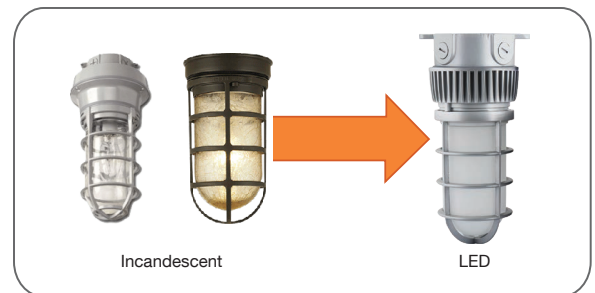

VTJ VAPOR TIGHT JELLY JAR

DESCRIPTION

naturaLED® VaporTight Jelly Jar (VTJ) are designed to replace incandescent and CFL fixtures with long-lasting illumination over doorways, scaffolding, construction sites, and many more applications. Our naturaLED® LED VaporTight Jelly Jars are IP65 Rated against ingress of dust, pressurized water and harsh environments. Constructed with cast aluminum housing and glass lens. Available in two different mounting options: ceiling and wall, 65% less energy and zero maintenance cost for up to 50,000+ average life hours.

APPLICATIONS

Warehouse , Security, Pathway, Doorway, Scaffolding, Fire Hydrants, Construction Sites Lighting

FEATURES

- Energy Star Qualified
- IP65 Rated
- ETL Listed
- ColorTemp: 3000K, 4000K
- Voltage: 120-277V
- Surge Protection: 2KV
- CRI: 80
- Operating temperature: - 4°F - 122°F
- Frosted glass diffuser provides you glare-free light
- High efficacy with 90 lumen per watt
- High- temperature silicone gasket protects against moisture and dust
- Four 1/2" conduit entries for easy wiring
- Available in wall or ceiling mount
- Material: die cast aluminum / glass
- Color: Silver
- 5 Year Warranty

Rated Life 50,000 Hours
Warranty 5 Years

ACCESSORIES

REPLACEMENT SAVINGS

Replace Incandescent and CFL with LED

SAMPLE NUMBER LED-FXVTJ20/830/MV-WM

STYLE	FAMILY	SERIES	WATTAGE	CRI/COLOR TEMP	MV	WM
LED	FX	VTJ	20	830	MV	WM
LED Lighting	Fixture	Vapor Tight Jelly Jar	20 Watt	CRI 80 3000K	Multiple Voltage	Wall Mounting (CM) Ceiling Mounting

DIMENSIONS

20W - Wall Mount

3.80-lbs

20W - Ceiling Mount

3.80-lbs

ACCESSORIES (Ordered Separately)

Replacement Lens

P10169 LENS-VTJ
(Replacement Lens for Vapor Tight Jelly Jar)