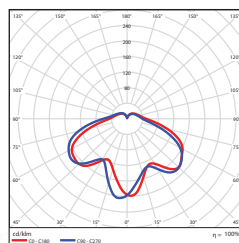

VAPOR TIGHT JELLY JAR

WALL & AREA LUMINAIRES

ORDERING

Watts (W)	Ordering Code	Description	CCT (K)	Lumens (Lm)	Equiv. Wattage (W)	Mount	IP65 Rated	Energy Star
20	7604	LED-FXVTJ20/830/MV-WM	3000K	1,713	150	Wall	•	•
20	7605	LED-FXVTJ20/840/MV-WM	4000K	1,713	150	Wall	•	•
20	7606	LED-FXVTJ20/830/MV-CM	3000K	1,713	150	Ceiling	•	•
20	7607	LED-FXVTJ20/840/MV-CM	4000K	1,713	150	Ceiling	•	•

DIMENSIONS

20W - Wall Mount

3.80-lbs

20W - Ceiling Mount

3.80-lbs

ACCESSORIES (Ordered Separately)

Replacement Lens

P10169 LENS-VTJ
(Replacement Lens for Vapor Tight Jelly Jar)

PHOTOMETRICS CHART

20 Watt Energy Star

Center Beam fc	Beam Width
2.5ft	59.6 fc 20.4 ft 20.3 ft
5.0ft	14.9 fc 40.0 ft 40.7 ft
7.5ft	6.62 fc 61.2 ft 61.0 ft
10.0ft	3.73 fc 81.6 ft 81.4 ft
12.5ft	2.38 fc 102.0 ft 101.7 ft
15.0ft	1.66 fc 122.4 ft 122.0 ft