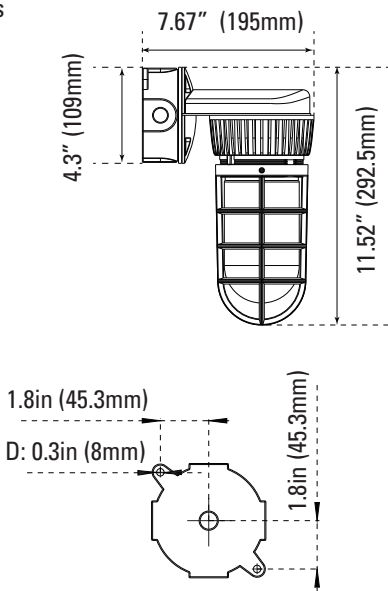

VAPOR TIGHT JELLY JAR

WALL & AREA LUMINAIRES

ORDERING

Watts (W)	Ordering Code	Description	CCT (K)	Lumens (Lm)	Equiv. Wattage (W)	Mount	IP65 Rated	Energy Star
20	7604	LED-FXVTJ20/830/MV-WM	3000K	1,713	150	Wall	•	•
20	7605	LED-FXVTJ20/840/MV-WM	4000K	1,713	150	Wall	•	•
20	7606	LED-FXVTJ20/830/MV-CM	3000K	1,713	150	Ceiling	•	•
20	7607	LED-FXVTJ20/840/MV-CM	4000K	1,713	150	Ceiling	•	•

DIMENSIONS

20W - Wall Mount

3.80-lbs

20W - Ceiling Mount

3.80-lbs

ACCESSORIES (Ordered Separately)

Replacement Lens

P10169 LENS-VTJ
(Replacement Lens for Vapor Tight Jelly Jar)

PHOTOMETRICS CHART

20 Watt Energy Star

Center Beam fc	Beam Width
2.5ft	59.6 fc 20.4 ft 20.3 ft
5.0ft	14.9 fc 40.0 ft 40.7 ft
7.5ft	6.62 fc 61.2 ft 61.0 ft
10.0ft	3.73 fc 81.6 ft 81.4 ft
12.5ft	2.38 fc 102.0 ft 101.7 ft
15.0ft	1.66 fc 122.4 ft 122.0 ft