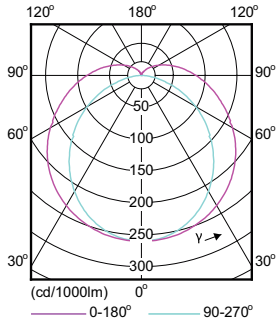

T8

Photometric data

TLED Ess 35W FA8 835 4000lm T8