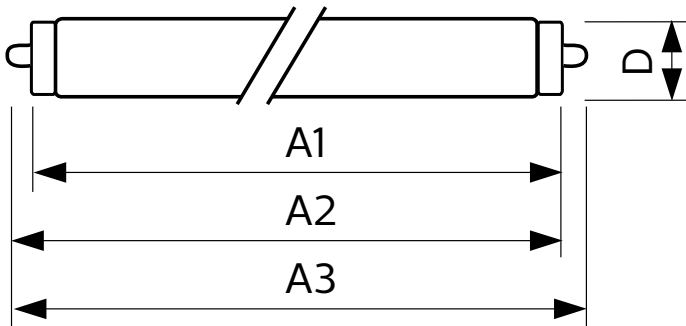

T8

Mechanical and housing

Bulb Finish	Frosted
Bulb Material	Plastic
Product Length	2400 mm
Bulb Shape	Tube, double-ended

Approval and application

Energy Saving Product	Yes
Approval Marks	UL certificate
Energy Consumption kWh/1000 h	- kWh

Application conditions

Ambient temperature range	-20 °C to 45 °C

Product data

Order product name	35T8/96-3500 IF FA8 10/1
EAN/UPC - Product	046677472573
Order code	929001307804
Numerator - Quantity Per Pack	1
Numerator - Packs per outer box	10
Material Nr. (12NC)	929001307804
Net Weight (Piece)	0.540 kg

Dimensional drawing

35T8/96-3500 IF FA8 10/1

Product	D	A1	A2	A3
35T8/96-3500 IF FA8 10/1	27.9 mm	2366.9 mm	2375.2 mm	2383.5 mm