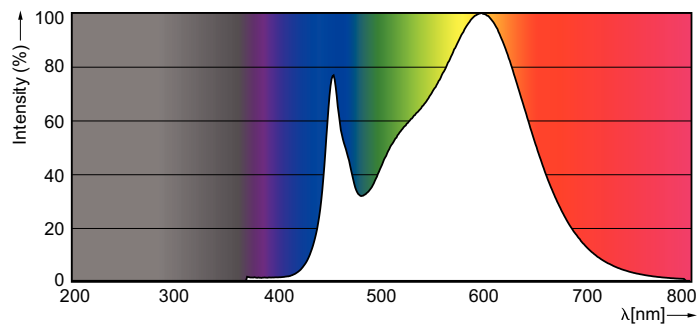

Photometric data

TLED Ess 35W FA8 835 4000lm T8

TLED Ess 35W FA8 835 4000lm T8