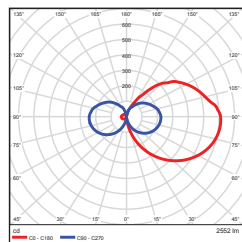

DIMENSIONS

**23W (12-inch)**  
2.49-lbs

**23W (24-inch)**  
3.79-lbs

PHOTOMETRICS CHART

**23W (12-inch)**  
Energy Star

**Illuminance at a Distance**  
Center Beam (fc) Beam Width (ft)

5.0ft	1.51 fc	16.5 ft	20.9 ft
10.0ft	0.38 fc	33.1 ft	41.8 ft
15.0ft	0.17 fc	49.6 ft	62.8 ft
20.0ft	0.09 fc	66.2 ft	83.7 ft
25.0ft	0.06 fc	82.7 ft	104.6 ft
30.0ft	0.04 fc	99.3 ft	125.5 ft

Vert. Spread: 117.7°  
Horiz. Spread: 128.9°

**23W (24-inch)**  
Energy Star

**Illuminance at a Distance**  
Center Beam (fc) Beam Width (ft)

5.0ft	0.09 fc	11.8 ft	47.2 ft
10.0ft	0.02 fc	23.5 ft	94.4 ft
15.0ft	0.01 fc	35.3 ft	141.6 ft
20.0ft	0.01 fc	47.0 ft	188.9 ft
25.0ft	0.00 fc	58.8 ft	236.1 ft
30.0ft	0.00 fc	70.6 ft	283.3 ft