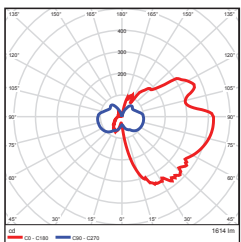

DIMENSIONS

**23W (12-inch)**  
2.49-lbs

**23W (24-inch)**  
3.79-lbs

PHOTOMETRICS CHART

**23W (12-inch)**  
Energy Star

**Illuminance at a Distance**  
Center Beam (fc) Beam Width (ft)

5.0ft	1.51 fc	16.5 ft	20.9 ft
10.0ft	0.38 fc	33.1 ft	41.8 ft
15.0ft	0.17 fc	49.6 ft	62.8 ft
20.0ft	0.09 fc	66.2 ft	83.7 ft
25.0ft	0.06 fc	82.7 ft	104.6 ft
30.0ft	0.04 fc	99.3 ft	125.5 ft

Vert. Spread: 117.7°  
Horiz. Spread: 128.9°

**23W (24-inch)**  
Energy Star

**Illuminance at a Distance**  
Center Beam (fc) Beam Width (ft)

5.0ft	0.09 fc	11.8 ft	47.2 ft
10.0ft	0.02 fc	23.5 ft	94.4 ft
15.0ft	0.01 fc	35.3 ft	141.6 ft
20.0ft	0.01 fc	47.0 ft	188.9 ft
25.0ft	0.00 fc	58.8 ft	236.1 ft
30.0ft	0.00 fc	70.6 ft	283.3 ft