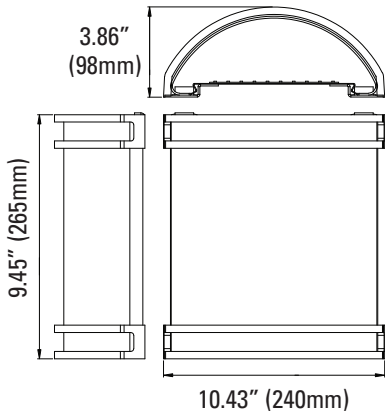

DIMENSIONS

**23W (12-inch)**  
2.49-lbs

**23W (24-inch)**  
3.79-lbs

PHOTOMETRICS CHART

**23W (12-inch)**  
Energy Star

**Illuminance at a Distance**  
Center Beam (fc) Beam Width (ft)

5.0ft	1.51 fc	16.5 ft	20.9 ft
10.0ft	0.38 fc	33.1 ft	41.8 ft
15.0ft	0.17 fc	49.6 ft	62.8 ft
20.0ft	0.09 fc	66.2 ft	83.7 ft
25.0ft	0.06 fc	82.7 ft	104.6 ft
30.0ft	0.04 fc	99.3 ft	125.5 ft

Vert. Spread: 117.7°  
Horiz. Spread: 128.9°

**23W (24-inch)**  
Energy Star

**Illuminance at a Distance**  
Center Beam (fc) Beam Width (ft)

5.0ft	0.09 fc	11.8 ft	47.2 ft
10.0ft	0.02 fc	23.5 ft	94.4 ft
15.0ft	0.01 fc	35.3 ft	141.6 ft
20.0ft	0.01 fc	47.0 ft	188.9 ft
25.0ft	0.00 fc	58.8 ft	236.1 ft
30.0ft	0.00 fc	70.6 ft	283.3 ft