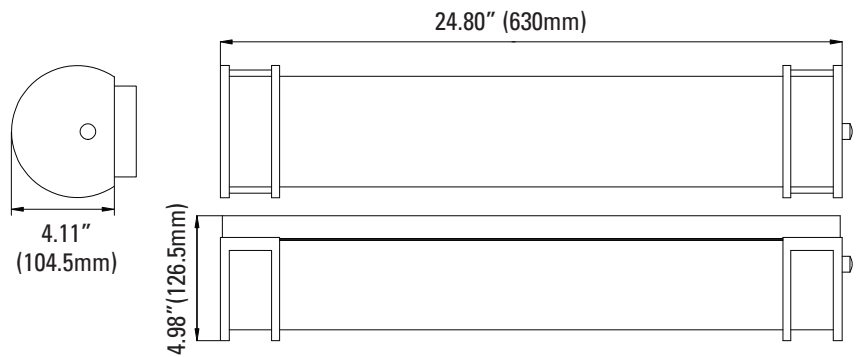

DIMENSIONS

**23W (12-inch)**  
2.49-lbs

**23W (24-inch)**  
3.79-lbs

PHOTOMETRICS CHART

**23W (12-inch)**  
Energy Star

**Illuminance at a Distance**  
Center Beam (fc) Beam Width (ft)

5.0ft	1.51 fc	16.5 ft	20.9 ft
10.0ft	0.38 fc	33.1 ft	41.8 ft
15.0ft	0.17 fc	49.6 ft	62.8 ft
20.0ft	0.09 fc	66.2 ft	83.7 ft
25.0ft	0.06 fc	82.7 ft	104.6 ft
30.0ft	0.04 fc	99.3 ft	125.5 ft

Vert. Spread: 117.7°  
Horiz. Spread: 128.9°

**23W (24-inch)**  
Energy Star

**Illuminance at a Distance**  
Center Beam (fc) Beam Width (ft)

5.0ft	0.09 fc	11.8 ft	47.2 ft
10.0ft	0.02 fc	23.5 ft	94.4 ft
15.0ft	0.01 fc	35.3 ft	141.6 ft
20.0ft	0.01 fc	47.0 ft	188.9 ft
25.0ft	0.00 fc	58.8 ft	236.1 ft
30.0ft	0.00 fc	70.6 ft	283.3 ft