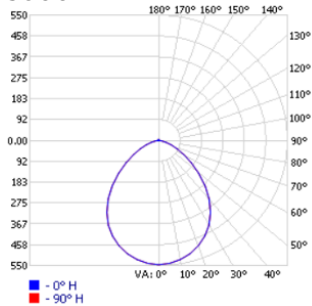

Performance Table

Product Code	Selectable Wattage	2700K	3000K	3500K	4000K	5000K
		Lumen Output (lm)	Lumen Output (lm)	Lumen Output (lm)	Lumen Output (lm)	Lumen Output (lm)
CDL4-WS-CS-U	7W	591	621	640	645	656
	10W	847	882	910	923	918
	13W	1063	1118	1161	1170	1159
CDL6-WS-CS-U	10W	822	833	842	833	924
	15W	1219	1227	1242	1243	1384
	22W	1769	1811	1853	1812	1822
CDL8-WS-CS-U	12W	1084	1119	1160	1177	1189
	20W	1707	1765	1853	1851	1818
	30W	2440	2514	2630	2640	2538
CDL10-WS-CS-U	20W	1743	1771	1832	1851	1837
	30W	2316	2371	2469	2483	2427
	40W	3068	3157	3146	3143	3019

LED Luminaires

ProLED Select Commercial Downlight Series

Dimensions

Photometrics

CDL4-WS-CS-U - Set to 13W 3500K

Zonal Lumen Summary			
Zone	Lumens	% Lamp	% Luminaire
0-30	409.5	35.3%	35.3%
0-40	649.4	55.9%	56%
0-60	1,016.1	87.5%	87.7%
60-90	130.9	11.3%	11.3%
70-100	44.1	3.8%	3.8%
90-120	3.1	0.3%	0.3%
0-90	1,147.0	98.8%	99%
90-180	11.9	1%	1%

CDL6-WS-CS-U - Set to 22W 3500K

Zonal Lumen Summary			
Zone	Lumens	% Lamp	% Luminaire
0-30	670.7	36.2%	36.2%
0-40	1,067.8	57.6%	57.6%
0-60	1,670.5	90.1%	90.1%
60-90	166.1	9%	9%
70-100	47.2	2.5%	2.5%
90-120	3.8	0.2%	0.2%
0-90	1,836.6	99.1%	99.1%
90-180	17.0	0.9%	0.9%