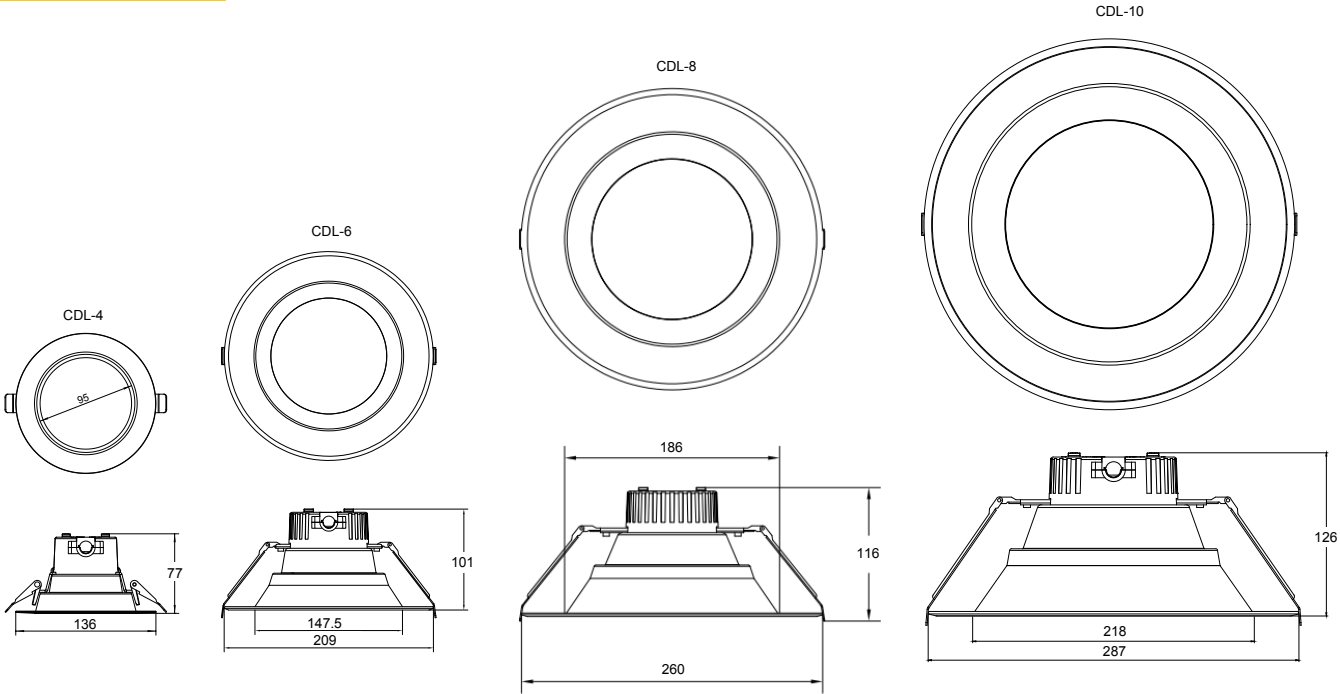

LED Luminaires

ProLED Select Commercial Downlight Series

Dimensions