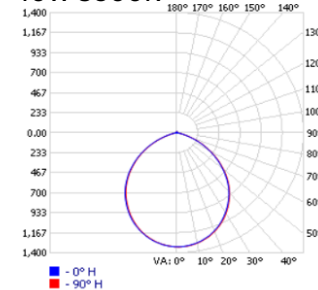

Zonal Lumen Summary			
Zone	Lumens	% Lamp	% Luminaire
0-30	670.7	36.2%	36.2%
0-40	1,067.8	57.6%	57.6%
0-60	1,670.5	90.1%	90.1%
60-90	166.1	9%	9%
70-100	47.2	2.5%	2.5%
90-120	3.8	0.2%	0.2%
0-90	1,836.6	99.1%	99.1%
90-180	17.0	0.9%	0.9%

CDL10-WS-CS-U - Set to 40W 3500K