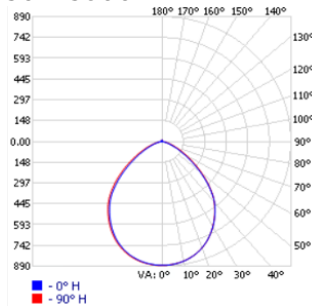

Zonal Lumen Summary			
Zone	Lumens	% Lamp	% Luminaire
0-30	670.7	36.2%	36.2%
0-40	1,067.8	57.6%	57.6%
0-60	1,670.5	90.1%	90.1%
60-90	166.1	9%	9%
70-100	47.2	2.5%	2.5%
90-120	3.8	0.2%	0.2%
0-90	1,836.6	99.1%	99.1%
90-180	17.0	0.9%	0.9%

CDL8-WS-CS-U - Set to 30W 3500K