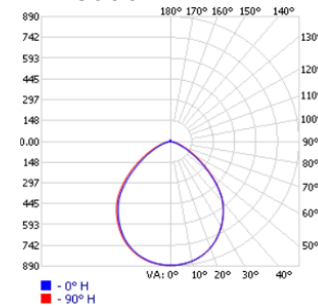

Performance Table

Product Code	Selectable Wattage	2700K	3000K	3500K	4000K	5000K
		Lumen Output (lm)	Lumen Output (lm)	Lumen Output (lm)	Lumen Output (lm)	Lumen Output (lm)
CDL4-WS-CS-U	7W	591	621	640	645	656
	10W	847	882	910	923	918
	13W	1063	1118	1161	1170	1159
CDL6-WS-CS-U	10W	822	833	842	833	924
	15W	1219	1227	1242	1243	1384
	22W	1769	1811	1853	1812	1822
CDL8-WS-CS-U	12W	1084	1119	1160	1177	1189
	20W	1707	1765	1853	1851	1818
	30W	2440	2514	2630	2640	2538
CDL10-WS-CS-U	20W	1743	1771	1832	1851	1837
	30W	2316	2371	2469	2483	2427
	40W	3068	3157	3146	3143	3019

LED Luminaires

ProLED Select Commercial Downlight Series

Dimensions

Photometrics

CDL4-WS-CS-U - Set to 13W 3500K

Zonal Lumen Summary			
Zone	Lumens	% Lamp	% Luminaire
0-30	409.5	35.3%	35.3%
0-40	649.4	55.9%	56%
0-60	1,016.1	87.5%	87.7%
60-90	130.9	11.3%	11.3%
70-100	44.1	3.8%	3.8%
90-120	3.1	0.3%	0.3%
0-90	1,147.0	98.8%	99%
90-180	11.9	1%	1%

CDL6-WS-CS-U - Set to 22W 3500K

Zonal Lumen Summary			
Zone	Lumens	% Lamp	% Luminaire
0-30	670.7	36.2%	36.2%
0-40	1,067.8	57.6%	57.6%
0-60	1,670.5	90.1%	90.1%
60-90	166.1	9%	9%
70-100	47.2	2.5%	2.5%
90-120	3.8	0.2%	0.2%
0-90	1,836.6	99.1%	99.1%
90-180	17.0	0.9%	0.9%