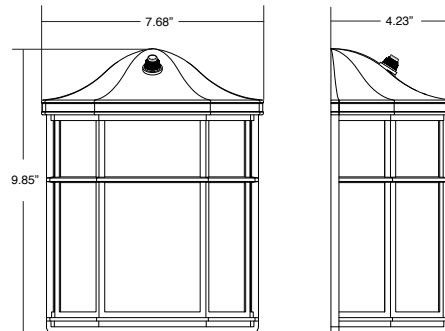

DIMENSIONS:

COACH
ML4LS10MCLBK827

MISSION
ML4LASMSB14827PC

RANCH
ML4LS12SRLBK827

TRADITIONAL
ML4LS14SOLBPC