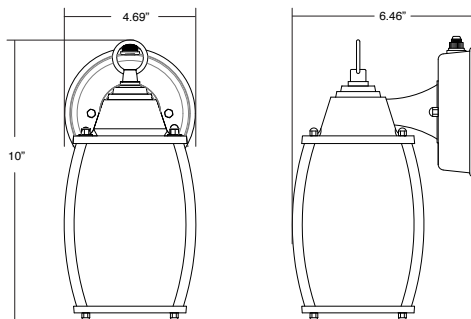

SPECIFICATIONS:

SPECIFICATIONS:		ML4LASMSB14827PC	ML4LS14SOLBPC	ML4LS10MCLBK827	ML4LS12SRLBK827
ITEM	SPECIFICATION	DETAILS			
GENERAL PERFORMANCE	Power Consumption (W)	14W	13.5W	10W	12W
	Delivered Lumens	815 lm	1,165 lm	500 lm	750 lm
	Efficacy (lm/W)	58 lm/W	86 lm/W	50 lm/W	62.5 lm/W
	L70 Lumen Maintenance	≥ 58,000 hours			
	Spacing Criteria	Contact MaxLite for Installation Criteria			
	Dimming	Non Dimmable			
ELECTRICAL	Input Voltage	120V, 60Hz	120V, 50-60 Hz	120V, 60 Hz	120V, 50-60 Hz
	Power Factor	≥0.9			
PHYSICAL	Housing	DieCast Al	Metal Casting	Aluminum casting	Die Cast Aluminum
	Lens	PC Frosted	PC	Crackle Glass	Plastic
	Finish	Black			
	Operating Temperature	-4°F to 104°F (-20°C - 40°C)		-4°F-113°F (-20°C-45°C)	
	Mounting	Cross Bar onto Junction Box			
CERTIFICATION	Environment	Suitable for Wet Locations		Suitable for damp locations, Class 2 power supply	
	Certification	ETL, FCC	Energy Star, ETL, FCC	Energy Star, UL, FCC	
	Warranty	5 year warranty*			

DIMENSIONS:

COACH
ML4LS10MCLBK827

MISSION
ML4LASMSB14827PC

RANCH
ML4LS12SRLBK827

TRADITIONAL
ML4LS14SOLBPC