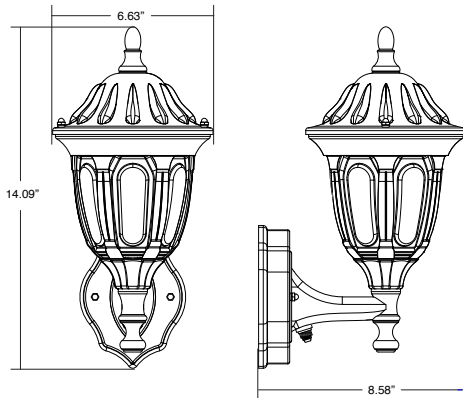

*Product may be eligible for a warranty extension to 10 years, for an additional fee. Contact MaxLite for details.

STOCKED ITEMS

ORDER CODE	MODEL NUMBER	ENERGY STAR ID	STYLE	WATTAGE	FINISH	CCT	CONTROLS
97868	ML4LS10MCLBK827	2276569	Coach	10W, 60 Inc. replacement	Black	80 CRI, 2700K	Dusk to dawn
96974	ML4LS12SRLBK827	2256426	Ranch	12W, 60 Inc. replacement			
101444	ML4LS14SOLBPC	2300466	Traditional	14W, 60 Inc. replacement			
1408707	ML4LASMSB14827PC	-	Mission				

DIMENSIONS:

COACH
ML4LS10MCLBK827

MISSION
ML4LASMSB14827PC

RANCH
ML4LS12SRLBK827

TRADITIONAL
ML4LS14SOLBPC