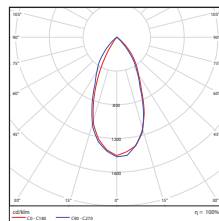

BULLET FLOODLIGHT

FLOODLIGHTS & AREA LUMINAIRES

ORDERING

Watts (W)	Ordering Code	Description	CCT (K)	Lumens (Lm)	Equiv. Wattage (W)	Knuckle	IP65 Rated	Energy Star
10	9291	LED-FXBFS10/40/830/BZ-KNC	3000K	900	100	1/2"	•	•
10	9295	LED-FXBFS10/40/840/BZ-KNC	4000K	900	100	1/2"	•	•
10	9292	LED-FXBFS10/40/850/BZ-KNC	5000K	900	100	1/2"	•	•
21	9293	LED-FXBFS20/40/830/BZ-KNC	3000K	1,800	150	1/2"	•	•
21	7045	LED-FXBFS20/40/840/BZ-KNC	4000K	1,800	150	1/2"	•	•
21	9294	LED-FXBFS20/40/850/BZ-KNC	5000K	1,800	150	1/2"	•	•

DIMENSIONS

10W / 21W
1.50-lbs

PHOTOMETRICS CHART

10 Watt
Energy Star

Center Beam Fc	Beam Width
2.0R	2.15 Fc 2.2 R 2.2 R
5.0R	5.37 Fc 4.4 R 4.5 R
7.5R	23.9 Fc 6.6 R 6.7 R
10.0R	13.4 Fc 8.7 R 9.0 R
12.5R	8.60 Fc 10.9 R 11.2 R
15.0R	5.97 Fc 13.1 R 13.4 R

Vert. Spread: 47.2°
Hori. Spread: 40.3°

21 Watt
Energy Star

Center Beam Fc	Beam Width
2.0R	4.20 Fc 2.2 R 2.2 R
5.0R	10.5 Fc 4.3 R 4.4 R
7.5R	46.7 Fc 6.5 R 6.5 R
10.0R	26.3 Fc 8.6 R 8.7 R
12.5R	16.8 Fc 10.8 R 10.9 R
15.0R	11.7 Fc 12.9 R 13.1 R