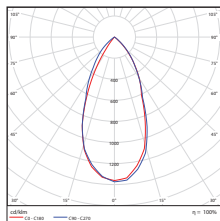

BULLET FLOODLIGHT

FLOODLIGHTS & AREA LUMINAIRES

ORDERING

Watts (W)	Ordering Code	Description	CCT (K)	Lumens (Lm)	Equiv. Wattage (W)	Knuckle	IP65 Rated	Energy Star
10	9291	LED-FXBFS10/40/830/BZ-KNC	3000K	900	100	1/2"	•	•
10	9295	LED-FXBFS10/40/840/BZ-KNC	4000K	900	100	1/2"	•	•
10	9292	LED-FXBFS10/40/850/BZ-KNC	5000K	900	100	1/2"	•	•
21	9293	LED-FXBFS20/40/830/BZ-KNC	3000K	1,800	150	1/2"	•	•
21	7045	LED-FXBFS20/40/840/BZ-KNC	4000K	1,800	150	1/2"	•	•
21	9294	LED-FXBFS20/40/850/BZ-KNC	5000K	1,800	150	1/2"	•	•

DIMENSIONS

10W / 21W
1.50-lbs

PHOTOMETRICS CHART

10 Watt
Energy Star

Center Beam Fc	Beam Width
2.0R	2.15 Fc 2.2 R 2.2 R
5.0R	5.37 Fc 4.4 R 4.5 R
7.5R	23.9 Fc 6.6 R 6.7 R
10.0R	13.4 Fc 8.7 R 9.0 R
12.5R	8.60 Fc 10.9 R 11.2 R
15.0R	5.97 Fc 13.1 R 13.4 R

Vert. Spread: 47.2°
Hori. Spread: 40.3°

21 Watt
Energy Star

Center Beam Fc	Beam Width
2.0R	4.20 Fc 2.2 R 2.2 R
5.0R	10.5 Fc 4.3 R 4.4 R
7.5R	46.7 Fc 6.5 R 6.5 R
10.0R	26.3 Fc 8.6 R 8.7 R
12.5R	16.8 Fc 10.8 R 10.9 R
15.0R	11.7 Fc 12.9 R 13.1 R