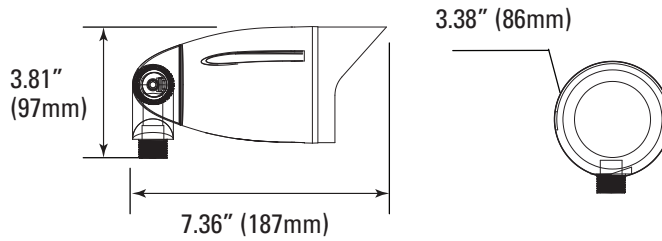

BULLET FLOODLIGHT

FLOODLIGHTS & AREA LUMINAIRES

ORDERING

Watts (W)	Ordering Code	Description	CCT (K)	Lumens (Lm)	Equiv. Wattage (W)	Knuckle	IP65 Rated	Energy Star
10	9291	LED-FXBFS10/40/830/BZ-KNC	3000K	900	100	1/2"	•	•
10	9295	LED-FXBFS10/40/840/BZ-KNC	4000K	900	100	1/2"	•	•
10	9292	LED-FXBFS10/40/850/BZ-KNC	5000K	900	100	1/2"	•	•
21	9293	LED-FXBFS20/40/830/BZ-KNC	3000K	1,800	150	1/2"	•	•
21	7045	LED-FXBFS20/40/840/BZ-KNC	4000K	1,800	150	1/2"	•	•
21	9294	LED-FXBFS20/40/850/BZ-KNC	5000K	1,800	150	1/2"	•	•

DIMENSIONS

10W / 21W
1.50-lbs

PHOTOMETRICS CHART

10 Watt
Energy Star

Center Beam Fc	Beam Width
2.0R	2.15 Fc 2.2 R 2.2 R
5.0R	5.37 Fc 4.4 R 4.5 R
7.5R	23.9 Fc 6.6 R 6.7 R
10.0R	13.4 Fc 8.7 R 9.0 R
12.5R	8.60 Fc 10.9 R 11.2 R
15.0R	5.97 Fc 13.1 R 13.4 R

Vert. Spread: 47.2°
Hori. Spread: 40.3°

21 Watt
Energy Star

Center Beam Fc	Beam Width
2.0R	4.20 Fc 2.2 R 2.2 R
5.0R	10.5 Fc 4.3 R 4.4 R
7.5R	46.7 Fc 6.5 R 6.5 R
10.0R	26.3 Fc 8.6 R 8.7 R
12.5R	16.8 Fc 10.8 R 10.9 R
15.0R	11.7 Fc 12.9 R 13.1 R