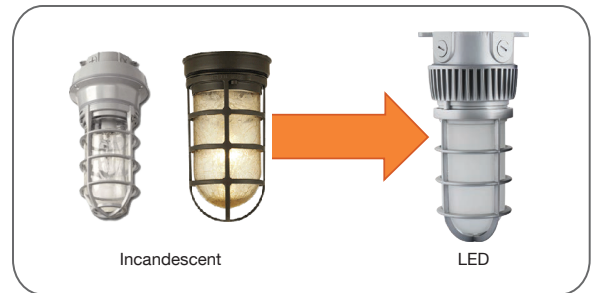

VTJ VAPOR TIGHT JELLY JAR

DESCRIPTION

naturalLED® VaporTight Jelly Jar (VTJ) are designed to replace incandescent and CFL fixtures with long-lasting illumination over doorways, scaffolding, construction sites, and many more applications. Our naturalLED® LED VaporTight Jelly Jars are IP65 Rated against ingress of dust, pressurized water and harsh environments. Constructed with cast aluminum housing and glass lens. Available in two different mounting options: ceiling and wall, 65% less energy and zero maintenance cost for up to 50,000+ average life hours.

APPLICATIONS

Warehouse , Security, Pathway, Doorway, Scaffolding, Fire Hydrants, Construction Sites Lighting

FEATURES

- Energy Star Qualified
- IP65 Rated
- ETL Listed
- ColorTemp: 3000K, 4000K
- Voltage: 120-277V
- Surge Protection: 2KV
- CRI: 80
- Operating temperature: - 4°F - 122°F
- Frosted glass diffuser provides you glare-free light
- High efficacy with 90 lumen per watt
- High- temperature silicone gasket protects against moisture and dust
- Four 1/2" conduit entries for easy wiring
- Available in wall or ceiling mount
- Material: die cast aluminum / glass
- Color: Silver
- 5 Year Warranty

Rated Life 50,000 Hours
Warranty 5 Years

ACCESSORIES

REPLACEMENT SAVINGS

Replace Incandescent and CFL with LED

SAMPLE NUMBER LED-FXVTJ20/830/MV-WM

| STYLE | FAMILY | SERIES | WATTAGE | CRI/COLOR TEMP | MV | WM |
|--------------|---------|-----------------------|---------|-----------------|------------------|-------------------------------------|
| LED | FX | VTJ | 20 | 830 | MV | WM |
| LED Lighting | Fixture | Vapor Tight Jelly Jar | 20 Watt | CRI 80 3000K | Multiple Voltage | Wall Mounting (CM) Ceiling Mounting |

DIMENSIONS

20W - Wall Mount

3.80-lbs

20W - Ceiling Mount

3.80-lbs

ACCESSORIES (Ordered Separately)

Replacement Lens

P10169 LENS-VTJ
(Replacement Lens for Vapor Tight Jelly Jar)