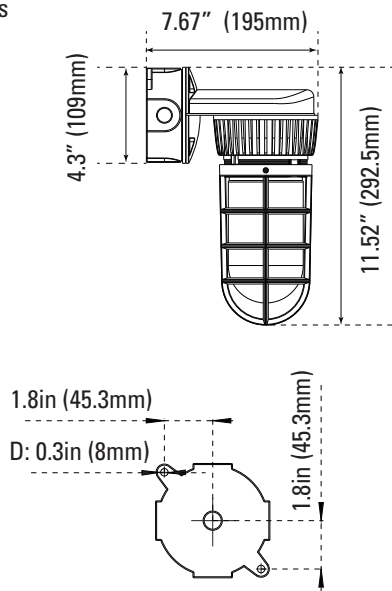

VAPOR TIGHT JELLY JAR

WALL & AREA LUMINAIRES

ORDERING

| Watts (W) | Ordering Code | Description | CCT (K) | Lumens (Lm) | Equiv. Wattage (W) | Mount | IP65 Rated | Energy Star |
|-----------|---------------|-----------------------|---------|-------------|--------------------|---------|------------|-------------|
| 20 | 7604 | LED-FXVTJ20/830/MV-WM | 3000K | 1,713 | 150 | Wall | • | • |
| 20 | 7605 | LED-FXVTJ20/840/MV-WM | 4000K | 1,713 | 150 | Wall | • | • |
| 20 | 7606 | LED-FXVTJ20/830/MV-CM | 3000K | 1,713 | 150 | Ceiling | • | • |
| 20 | 7607 | LED-FXVTJ20/840/MV-CM | 4000K | 1,713 | 150 | Ceiling | • | • |

DIMENSIONS

20W - Wall Mount

3.80-lbs

20W - Ceiling Mount

3.80-lbs

ACCESSORIES (Ordered Separately)

Replacement Lens

P10169 LENS-VTJ
(Replacement Lens for Vapor Tight Jelly Jar)

PHOTOMETRICS CHART

20 Watt Energy Star

| Center Beam fc | Beam Width |
|----------------|---------------------------|
| 2.5ft | 59.6 ft 20.4 ft 20.3 ft |
| 5.0ft | 14.9 ft 40.0 ft 40.7 ft |
| 7.5ft | 6.62 ft 61.2 ft 61.0 ft |
| 10.0ft | 3.73 ft 81.6 ft 81.4 ft |
| 12.5ft | 2.38 ft 102.0 ft 101.7 ft |
| 15.0ft | 1.66 ft 122.4 ft 122.0 ft |