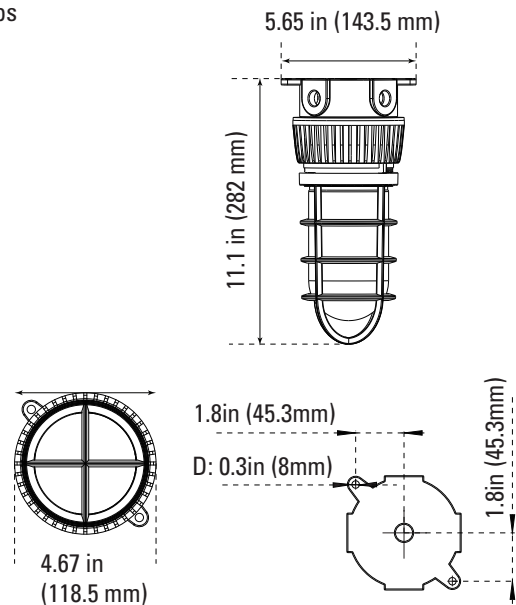

VAPOR TIGHT JELLY JAR

WALL & AREA LUMINAIRES

ORDERING

| Watts (W) | Ordering Code | Description | CCT (K) | Lumens (Lm) | Equiv. Wattage (W) | Mount | IP65 Rated | Energy Star |
|-----------|---------------|-----------------------|---------|-------------|--------------------|---------|------------|-------------|
| 20 | 7604 | LED-FXVTJ20/830/MV-WM | 3000K | 1,713 | 150 | Wall | • | • |
| 20 | 7605 | LED-FXVTJ20/840/MV-WM | 4000K | 1,713 | 150 | Wall | • | • |
| 20 | 7606 | LED-FXVTJ20/830/MV-CM | 3000K | 1,713 | 150 | Ceiling | • | • |
| 20 | 7607 | LED-FXVTJ20/840/MV-CM | 4000K | 1,713 | 150 | Ceiling | • | • |

DIMENSIONS

20W - Wall Mount

3.80-lbs

20W - Ceiling Mount

3.80-lbs

ACCESSORIES (Ordered Separately)

Replacement Lens

P10169 LENS-VTJ
(Replacement Lens for Vapor Tight Jelly Jar)

PHOTOMETRICS CHART

20 Watt Energy Star

| Center Beam fc | Beam Width |
|----------------|---------------------------|
| 2.5ft | 59.6 ft 20.4 ft 20.3 ft |
| 5.0ft | 14.9 ft 40.0 ft 40.7 ft |
| 7.5ft | 6.62 ft 61.2 ft 61.0 ft |
| 10.0ft | 3.73 ft 81.6 ft 81.4 ft |
| 12.5ft | 2.38 ft 102.0 ft 101.7 ft |
| 15.0ft | 1.66 ft 122.4 ft 122.0 ft |

■ Vert. Spread: 152.8°
■ Horiz. Spread: 152.4°

PACKAGE

Case Qty 2 pcs