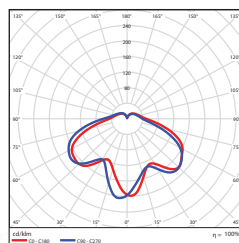

VAPOR TIGHT JELLY JAR

WALL & AREA LUMINAIRES

ORDERING

| Watts (W) | Ordering Code | Description | CCT (K) | Lumens (Lm) | Equiv. Wattage (W) | Mount | IP65 Rated | Energy Star |
|-----------|---------------|-----------------------|---------|-------------|--------------------|---------|------------|-------------|
| 20 | 7604 | LED-FXVTJ20/830/MV-WM | 3000K | 1,713 | 150 | Wall | • | • |
| 20 | 7605 | LED-FXVTJ20/840/MV-WM | 4000K | 1,713 | 150 | Wall | • | • |
| 20 | 7606 | LED-FXVTJ20/830/MV-CM | 3000K | 1,713 | 150 | Ceiling | • | • |
| 20 | 7607 | LED-FXVTJ20/840/MV-CM | 4000K | 1,713 | 150 | Ceiling | • | • |

DIMENSIONS

20W - Wall Mount

3.80-lbs

20W - Ceiling Mount

3.80-lbs

ACCESSORIES (Ordered Separately)

Replacement Lens

P10169 LENS-VTJ
(Replacement Lens for Vapor Tight Jelly Jar)

PHOTOMETRICS CHART

20 Watt Energy Star

| Center Beam fc | Beam Width |
|----------------|---------------------------|
| 2.5ft | 59.6 ft 20.4 ft 20.3 ft |
| 5.0ft | 14.9 ft 40.0 ft 40.7 ft |
| 7.5ft | 6.62 ft 61.2 ft 61.0 ft |
| 10.0ft | 3.73 ft 81.6 ft 81.4 ft |
| 12.5ft | 2.38 ft 102.0 ft 101.7 ft |
| 15.0ft | 1.66 ft 122.4 ft 122.0 ft |