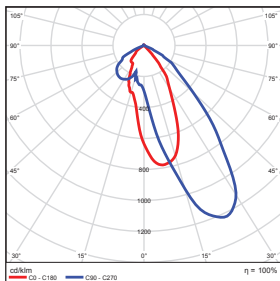

## DIMENSIONS

20W (with Sensor)  
2.43-lbs

## PHOTOMETRICS CHART

20 Watt  
Energy Star

Center Beam fc	Beam Width
17.0ft	2.17 fc 6.8 ft 10.3 ft
34.0ft	0.54 fc 13.6 ft 20.5 ft
51.0ft	0.24 fc 20.5 ft 30.8 ft
68.0ft	0.14 fc 27.3 ft 41.1 ft
85.0ft	0.09 fc 34.1 ft 51.3 ft
102.0ft	0.06 fc 40.9 ft 61.6 ft