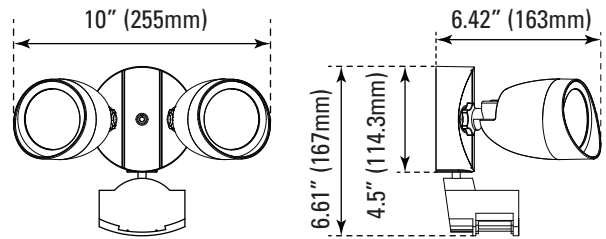

## DIMENSIONS

20W (with Sensor)  
2.43-lbs

## PHOTOMETRICS CHART

20 Watt  
Energy Star

Center Beam fc	Beam Width
17.0ft	2.17 fc 6.8 ft 10.3 ft
34.0ft	0.54 fc 13.6 ft 20.5 ft
51.0ft	0.24 fc 20.5 ft 30.8 ft
68.0ft	0.14 fc 27.3 ft 41.1 ft
85.0ft	0.09 fc 34.1 ft 51.3 ft
102.0ft	0.06 fc 40.9 ft 61.6 ft