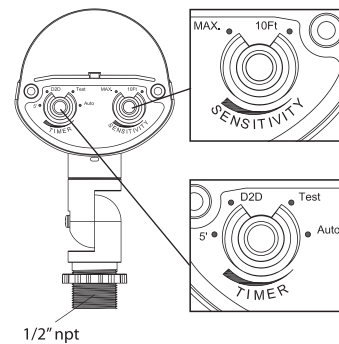

ACCESSORIES

SAMPLE NUMBER LED-FXBFD20/830/BK-SEN

STYLE	SERIES	FAMILY	WATTAGE	CRI/COLOR TEMP	COLOR	ACCESSORY
LED	FX	BFD	20	830	BK	SEN
LED Lighting	Fixture	Bullet Floodlight	20 Watt	CRI 80 3000K	Black (WH) White	Motion Sensor